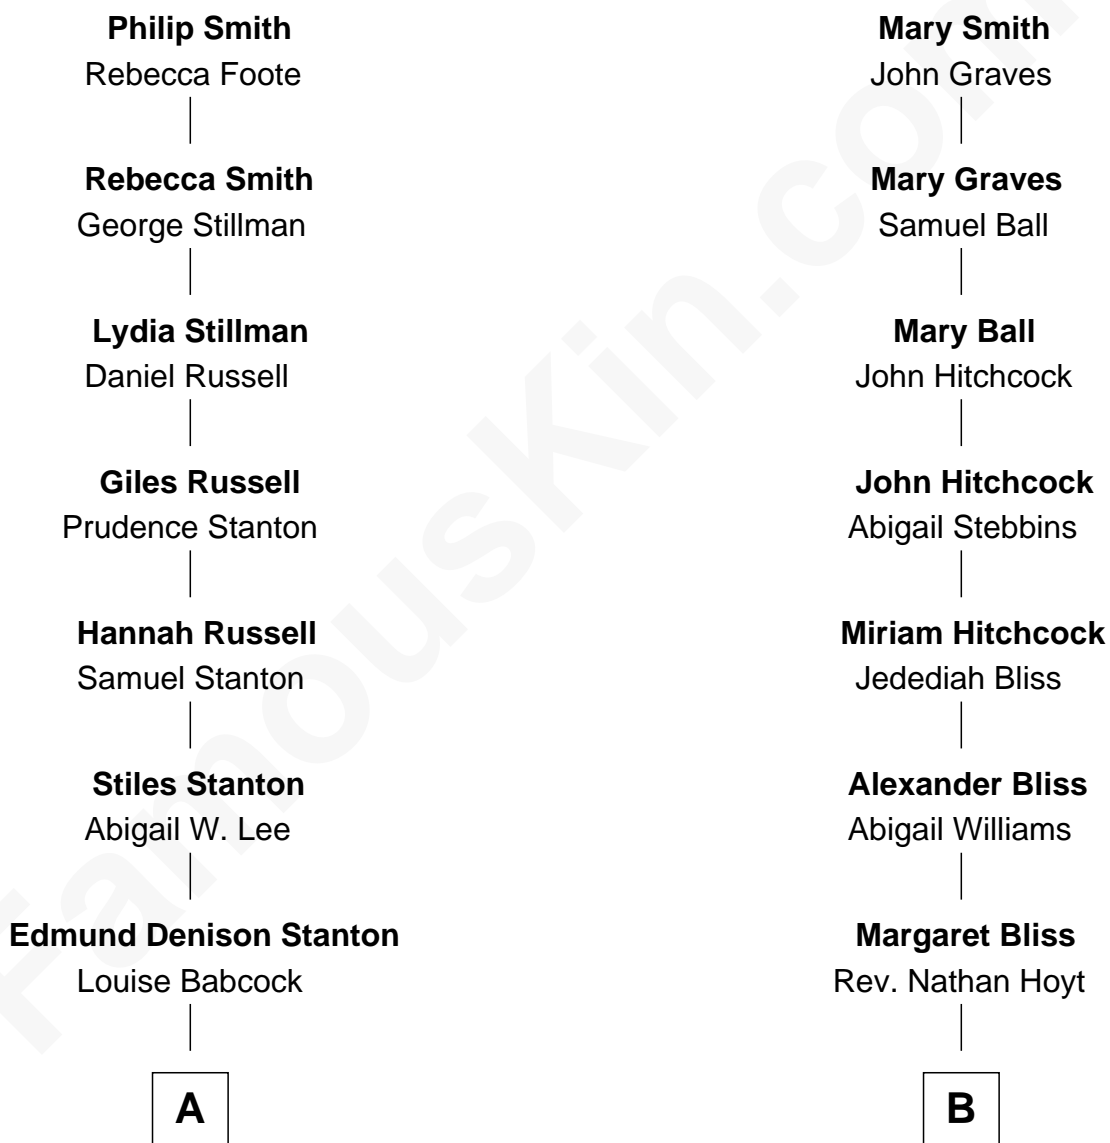

FamousKin.com

Relationship Chart of

Louis Auchincloss

Author

8th cousin 1 time removed of

Ellen Louise (Axson) Wilson

First Lady of President Woodrow Wilson

Samuel Smith

Elizabeth Smith

FamousKin.com