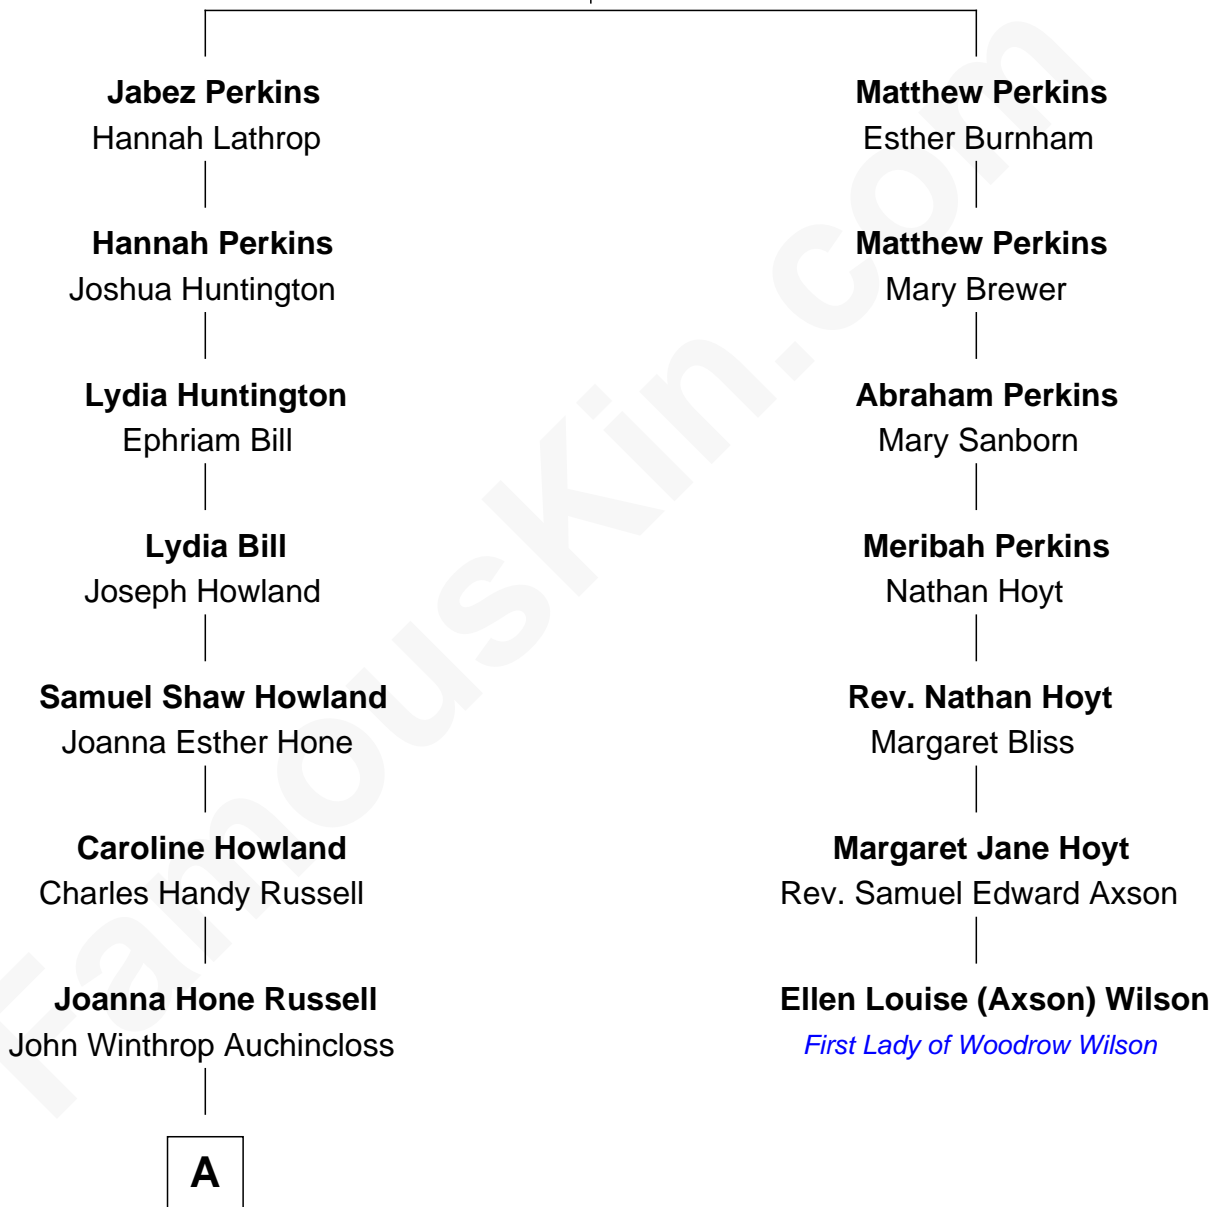

FamousKin.com

Relationship Chart of

Louis Auchincloss

Author

6th cousin 2 times removed of

Ellen Louise (Axson) Wilson

First Lady of President Woodrow Wilson

Jacob Perkins
Elizabeth Whipple

A

Joseph Howland Auchincloss

Priscilla Dixon Stanton

Louis Auchincloss

Author

FamousKin.com