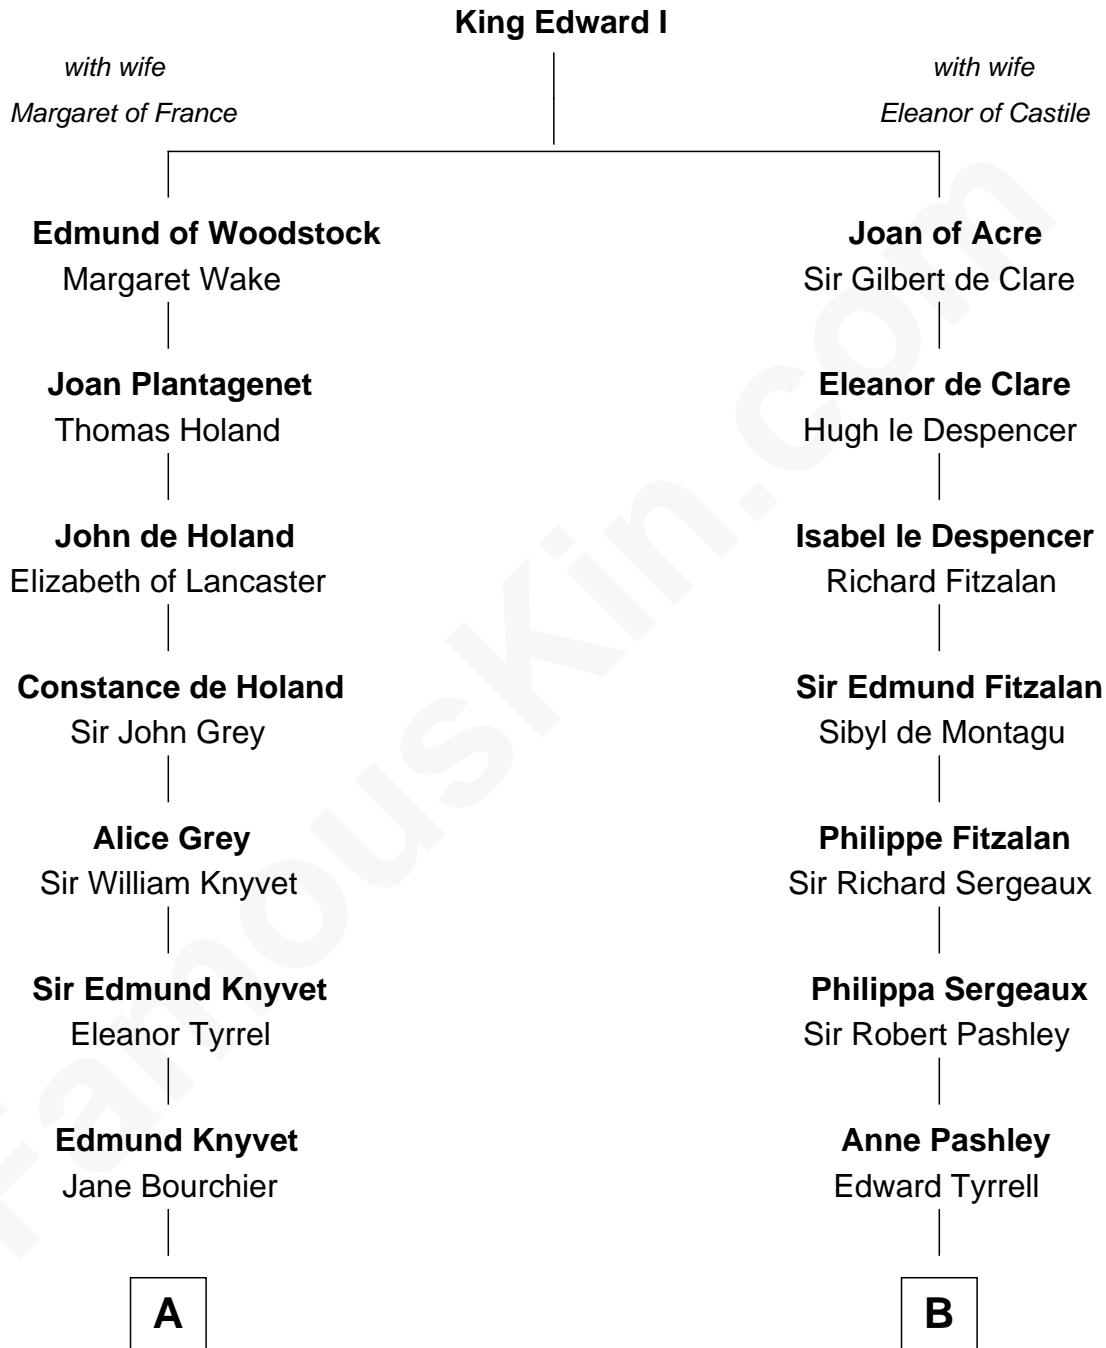

FamousKin.com

Relationship Chart of

Louis Auchincloss

Author

19th cousin 2 times removed of

Ellen Louise (Axson) Wilson

First Lady of President Woodrow Wilson

C

John Winthrop Auchincloss

Joanna Hone Russell

Joseph Howland Auchincloss

Priscilla Dixon Stanton

Louis Auchincloss

Author

D

Deliverance Coward