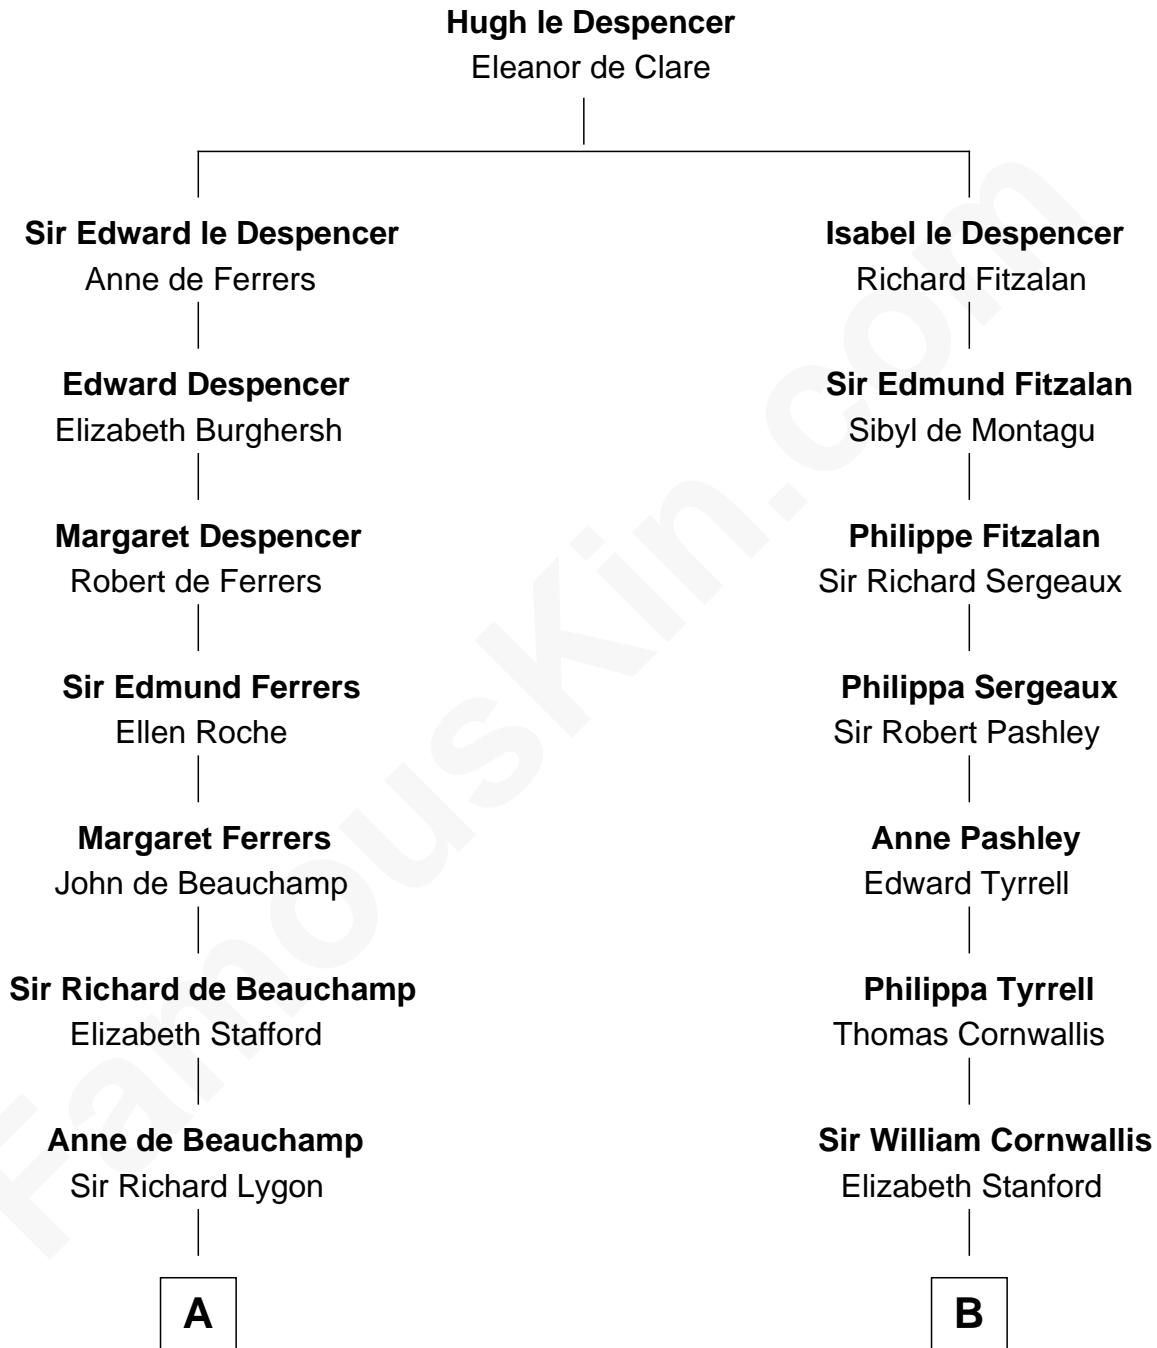

FamousKin.com

Relationship Chart of

Louis Auchincloss

Author

19th cousin 1 time removed of

Ellen Louise (Axson) Wilson

First Lady of President Woodrow Wilson

C

Elizabeth Buck
John Auchincloss

John Winthrop Auchincloss
Joanna Hone Russell

Joseph Howland Auchincloss
Priscilla Dixon Stanton

Louis Auchincloss
Author

D

Rebecca Longstreet FitzRandolph
Rev. Isaac Stockton Keith Axson