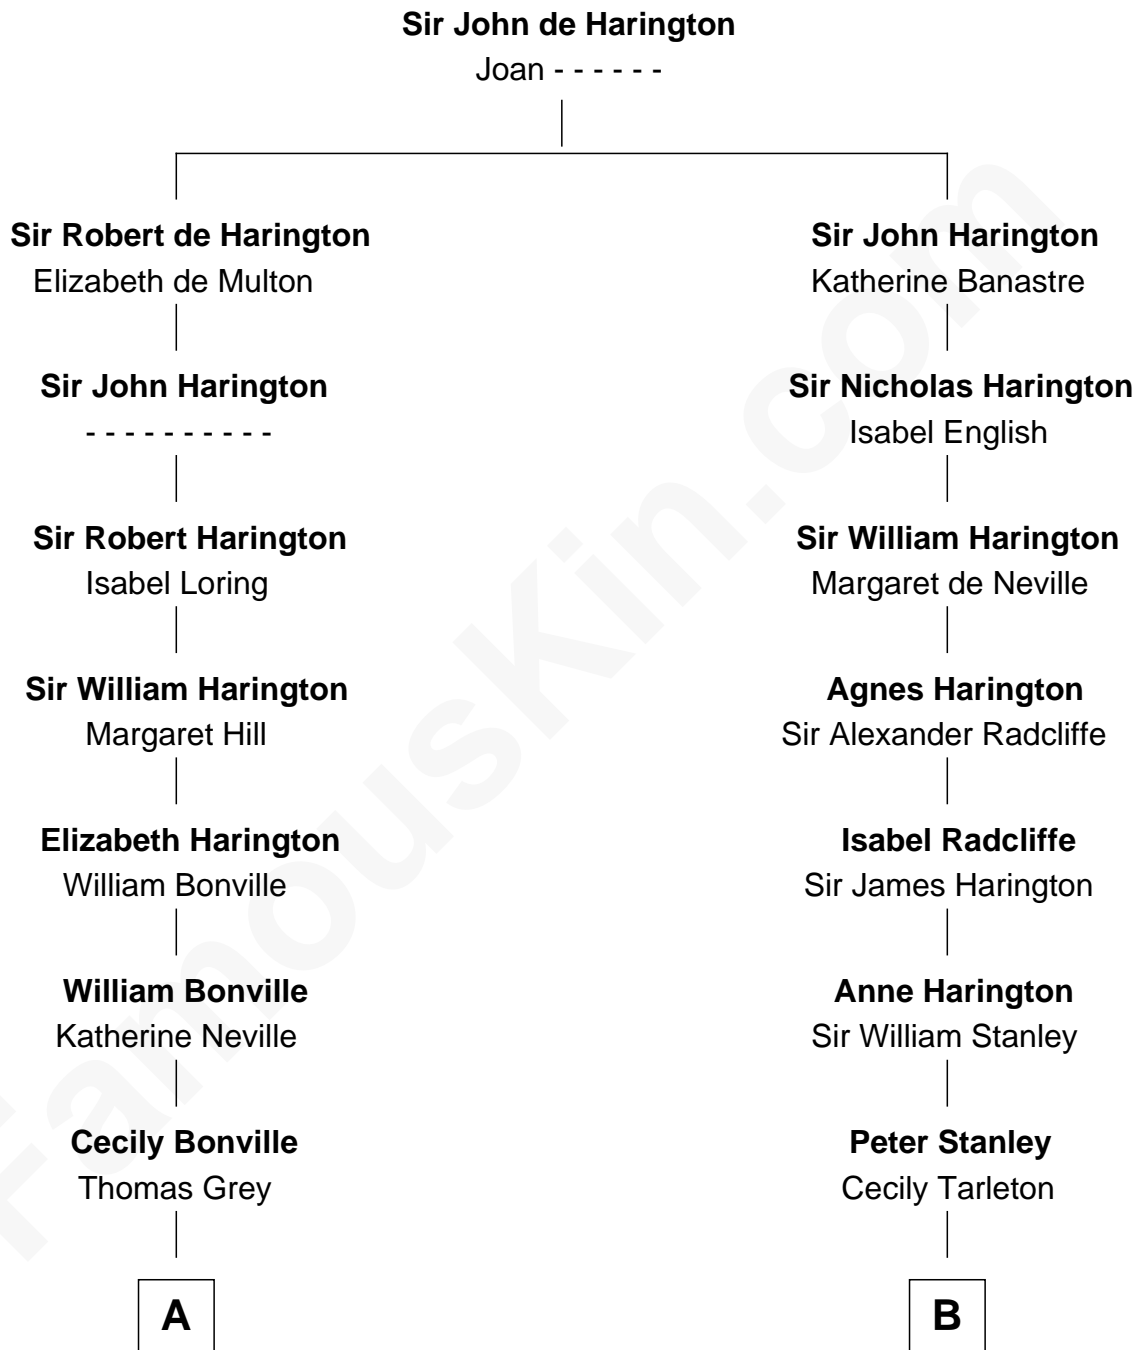

FamousKin.com

Relationship Chart of

Louis Auchincloss

Author

18th cousin 1 time removed of

Edith (Bolling) Wilson

First Lady of President Woodrow Wilson

FamousKin.com