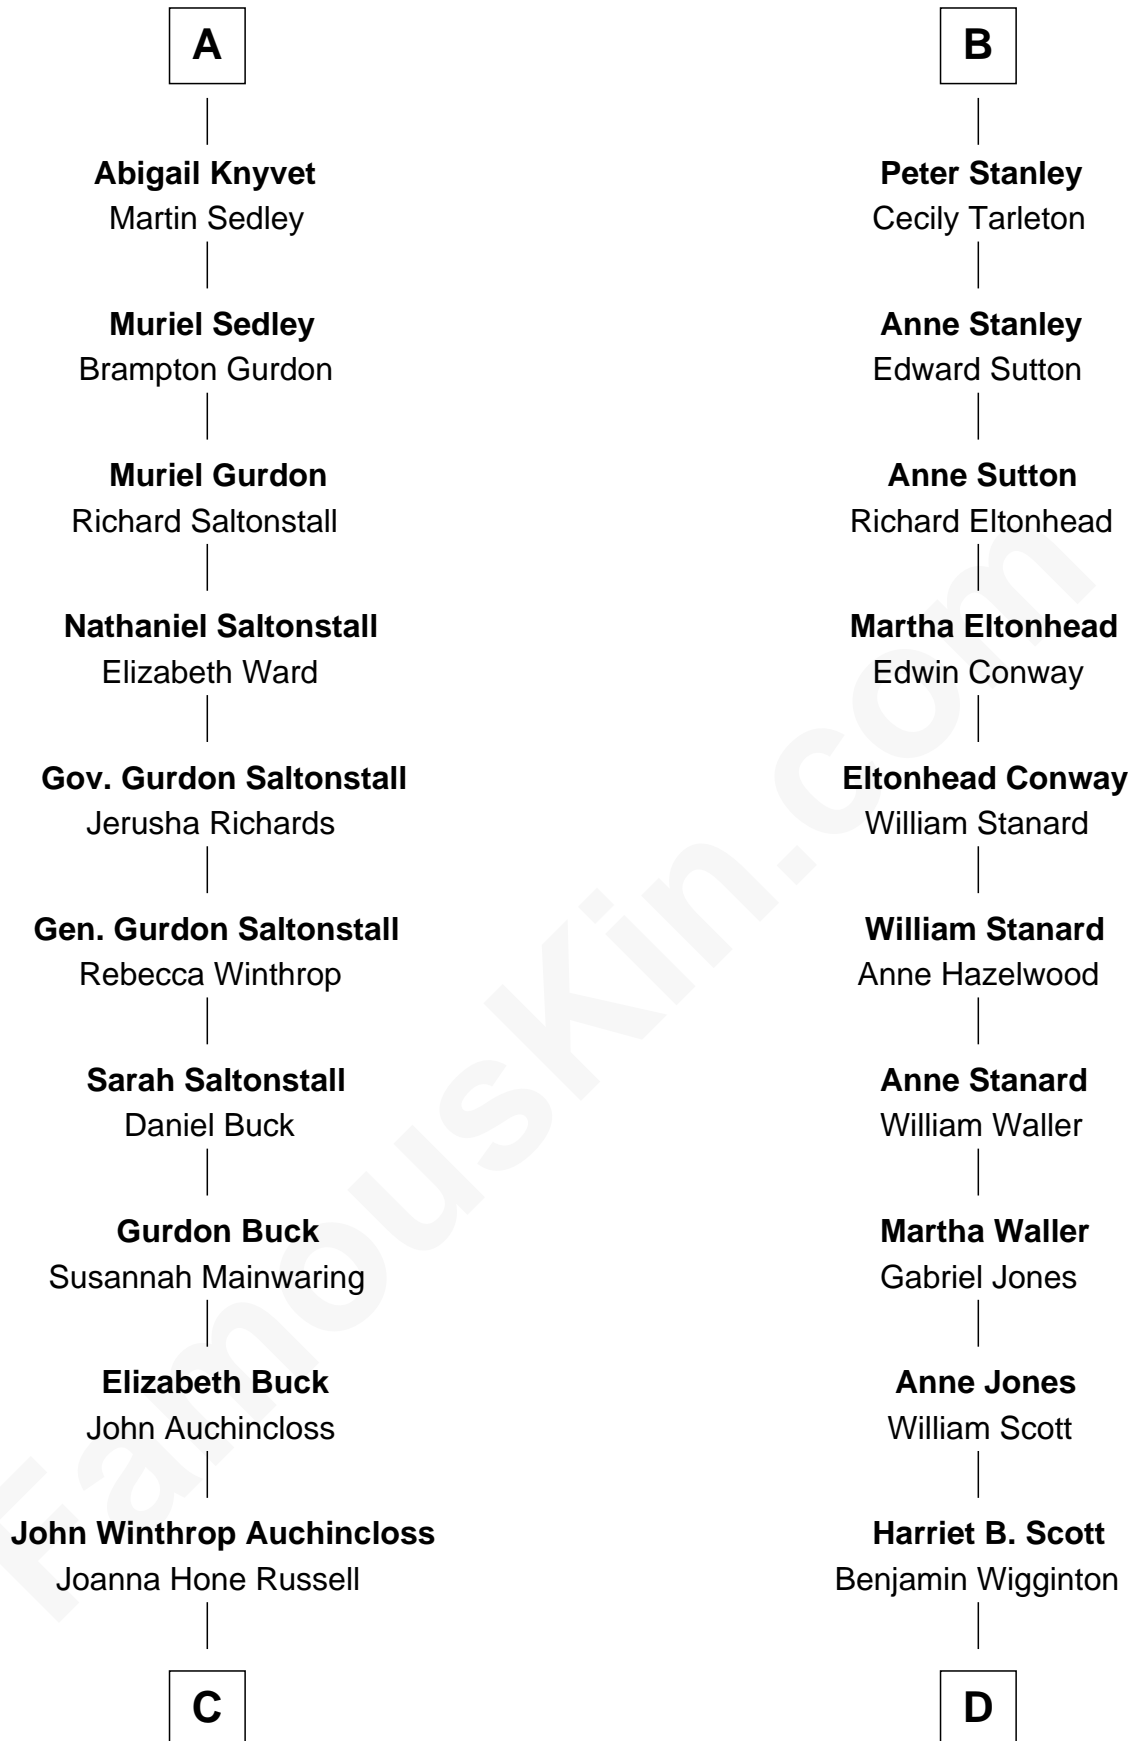

FamousKin.com

Relationship Chart of

Louis Auchincloss

Author

18th cousin 1 time removed of

Edith (Bolling) Wilson

First Lady of President Woodrow Wilson

C

Joseph Howland Auchincloss

Priscilla Dixon Stanton

Louis Auchincloss

Author

D

Anne E. Wigginton

Archibald Bolling

William Holcombe Bolling

Sarah Spiers White

Edith (Bolling) Wilson

First Lady of Woodrow Wilson

FamousKin.com