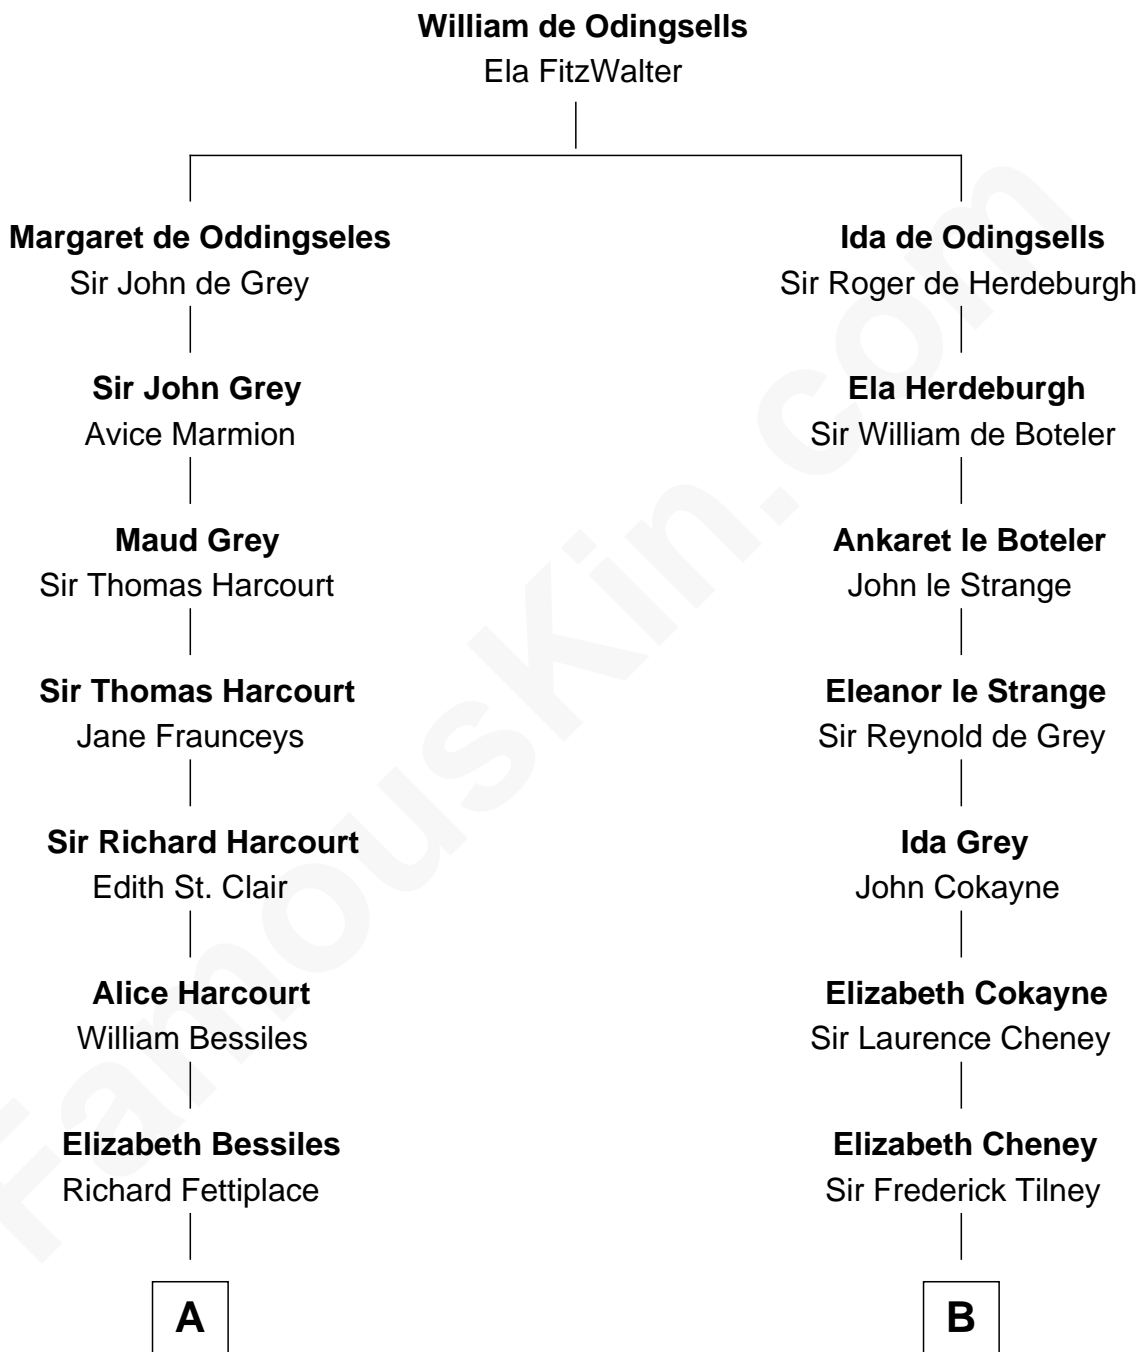

FamousKin.com

Relationship Chart of

Louis Auchincloss

Author

19th cousin 2 times removed of

Edith (Bolling) Wilson

First Lady of President Woodrow Wilson

C

John Winthrop Auchincloss

Joanna Hone Russell

Joseph Howland Auchincloss

Priscilla Dixon Stanton

Louis Auchincloss

Author

D

Martha Dandridge

First Lady of Woodrow Wilson