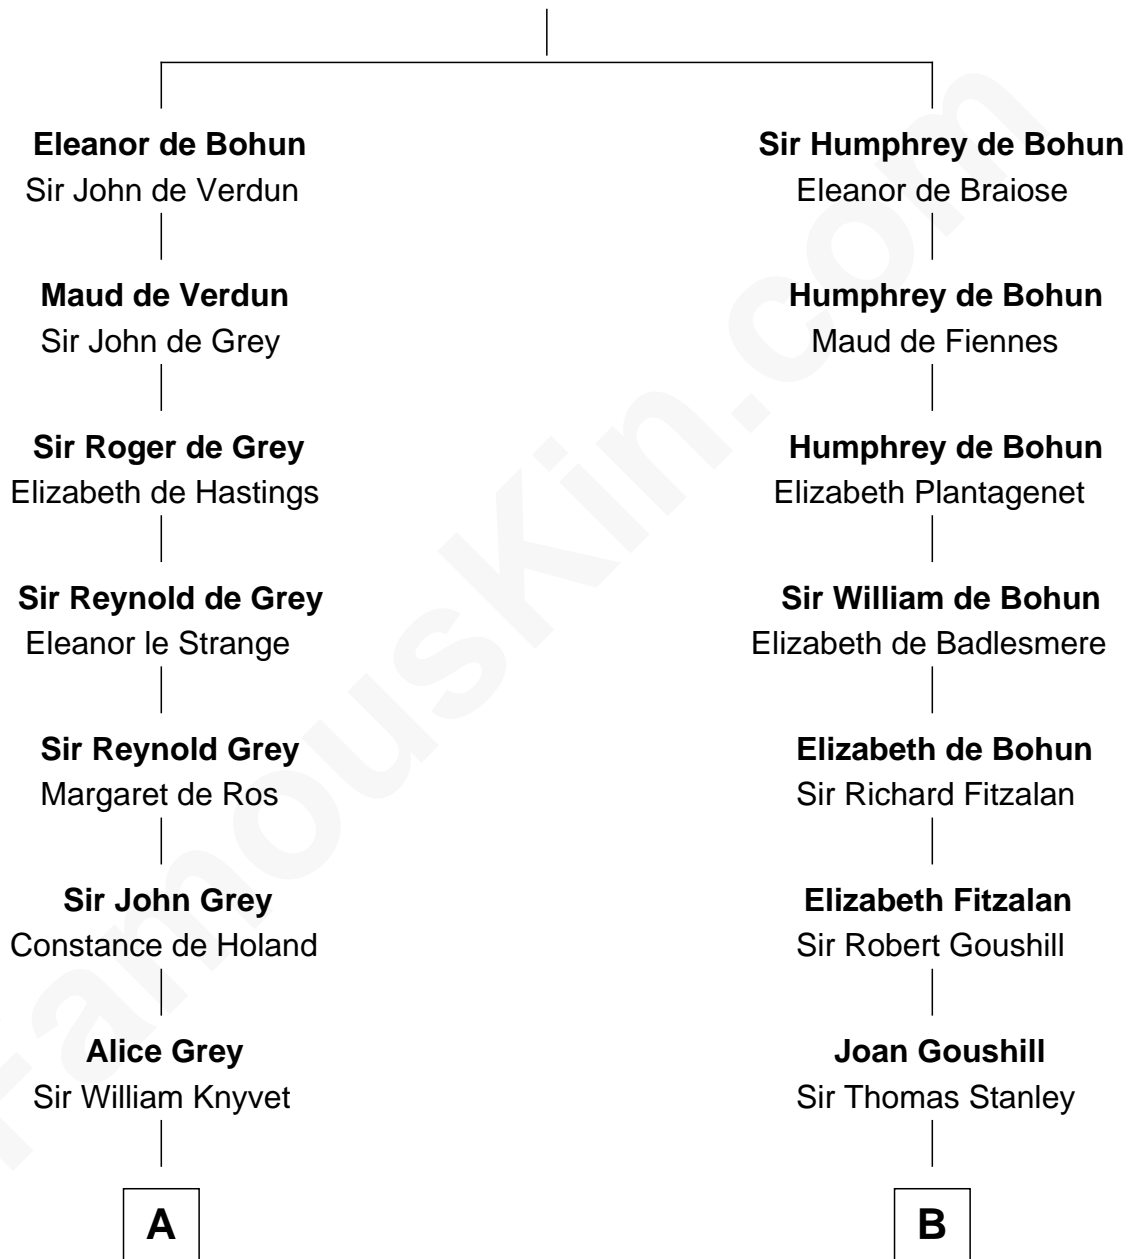

FamousKin.com Relationship Chart of

Louis Auchincloss

Author

21st cousin of

Juliette Gordon Low

Founder of the Girl Scouts

Sir Humphrey de Bohun

Maud of Eu

C

Gurdon Buck
Susannah Mainwaring

Elizabeth Buck
John Auchincloss

John Winthrop Auchincloss
Joanna Hone Russell

Joseph Howland Auchincloss
Priscilla Dixon Stanton

Louis Auchincloss
Author

D

Alexander Wolcott
Frances Burbank