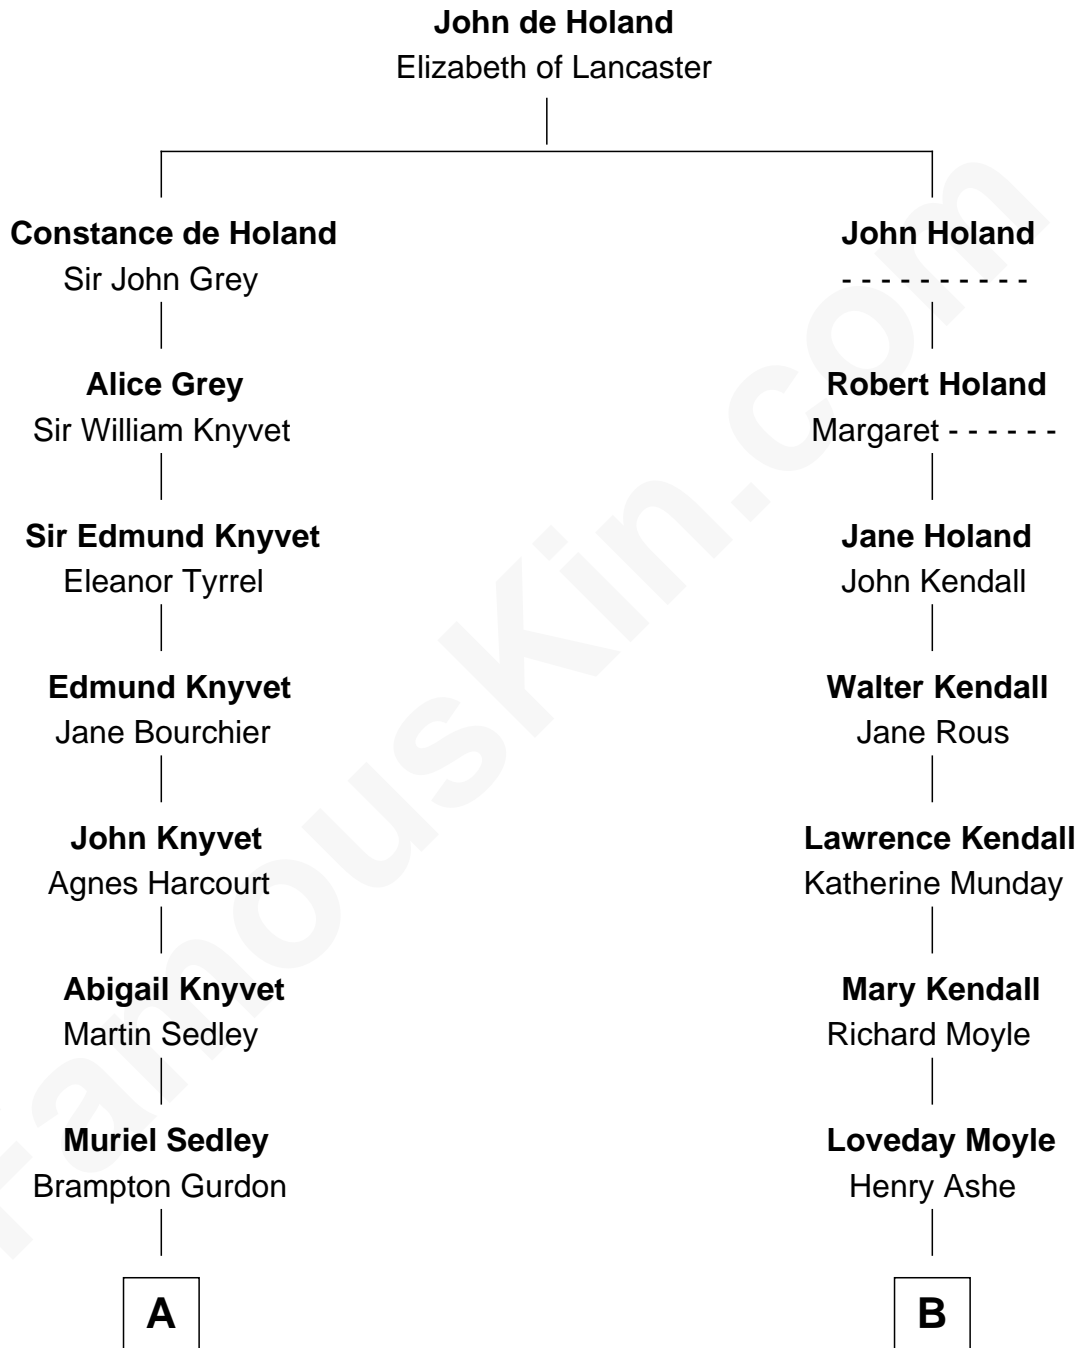

FamousKin.com Relationship Chart of

Louis Auchincloss

Author

16th cousin of

Juliette Gordon Low

Founder of the Girl Scouts

A

Muriel Gurdon
Richard Saltonstall

Nathaniel Saltonstall
Elizabeth Ward

Gov. Gurdon Saltonstall
Jerusha Richards

Gen. Gurdon Saltonstall
Rebecca Winthrop

Sarah Saltonstall
Daniel Buck

Gurdon Buck
Susannah Mainwaring

Elizabeth Buck
John Auchincloss