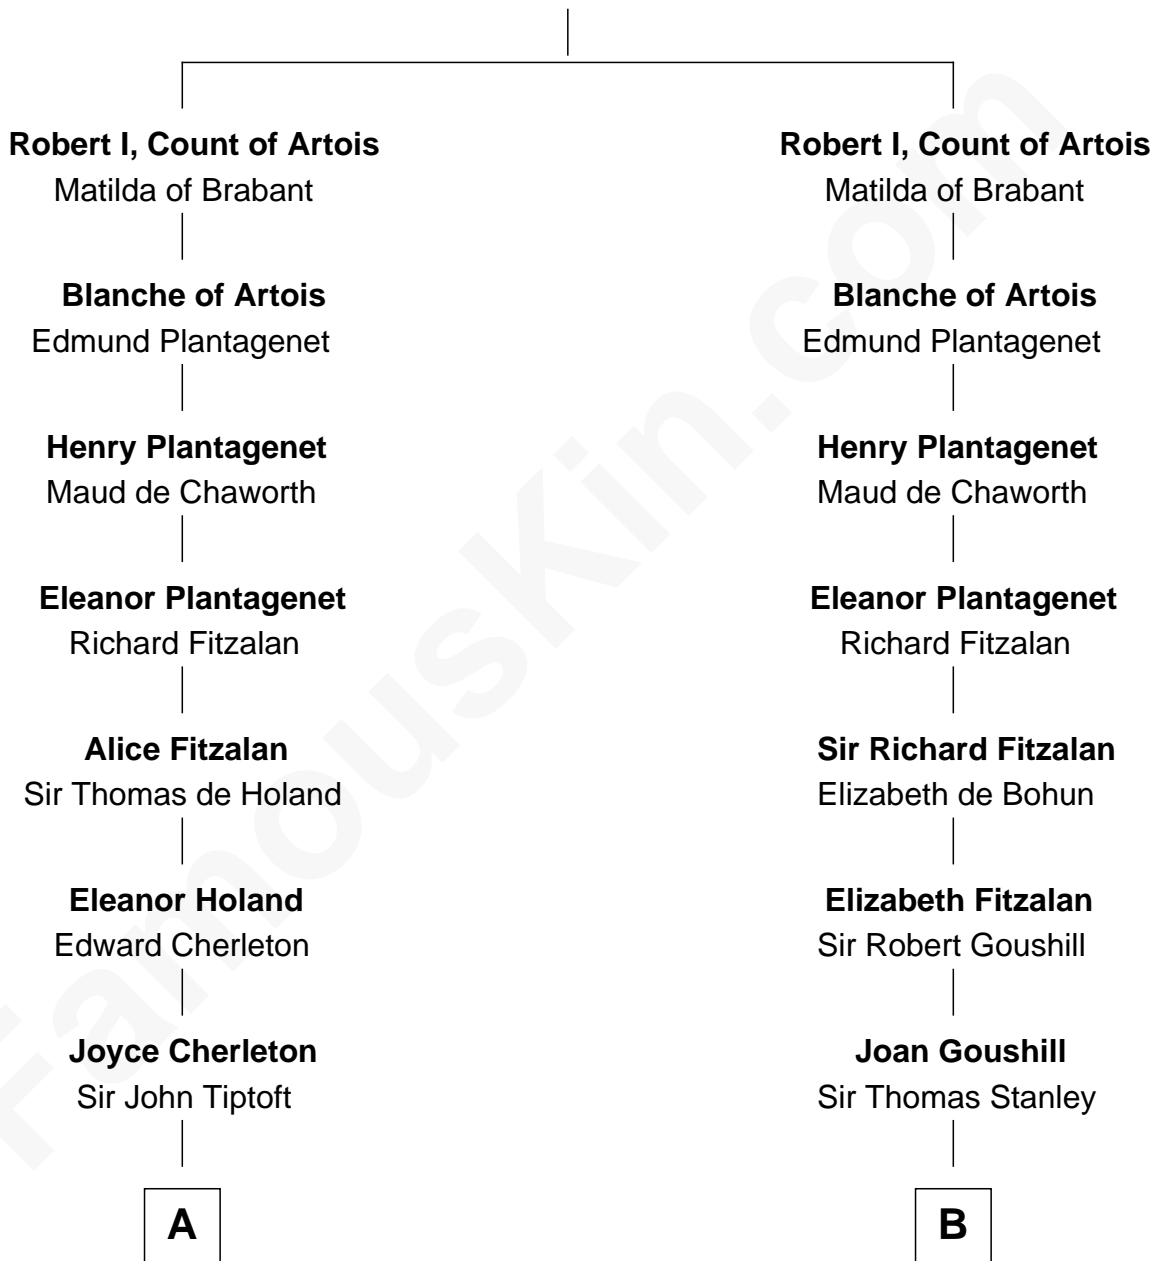

FamousKin.com Relationship Chart of

Louis Auchincloss

Author

21st cousin of

Juliette Gordon Low

Founder of the Girl Scouts

Louis VIII, King of France

Blanche of Castile

C

Gurdon Buck
Susannah Mainwaring

Elizabeth Buck
John Auchincloss

John Winthrop Auchincloss
Joanna Hone Russell

Joseph Howland Auchincloss
Priscilla Dixon Stanton

Louis Auchincloss
Author

D

Alexander Wolcott
Frances Burbank