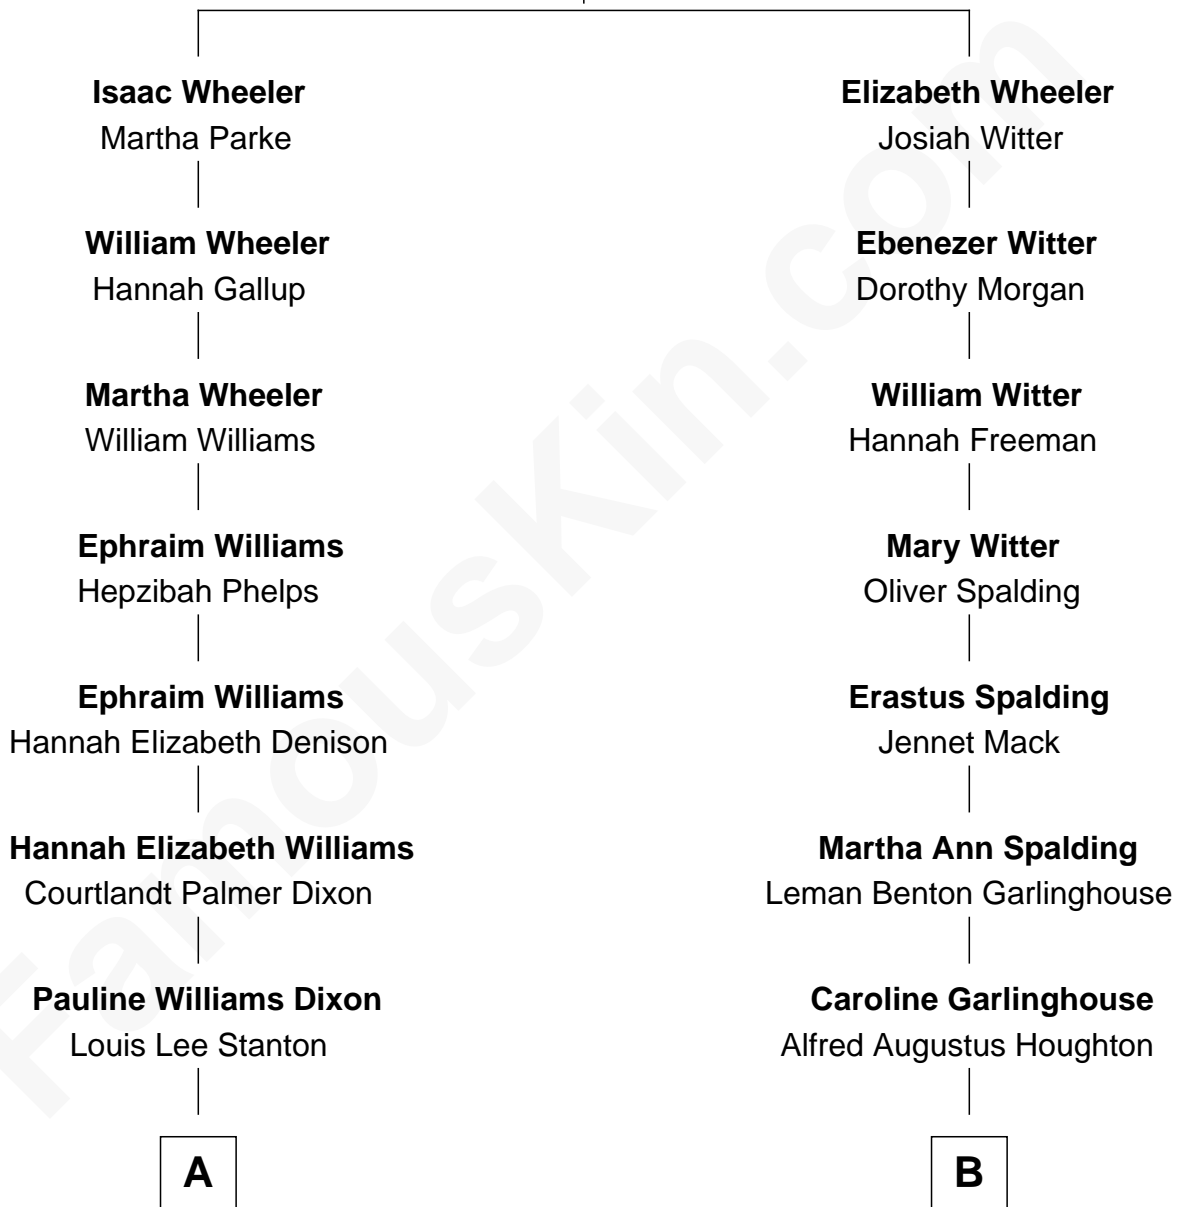

# FamousKin.com Relationship Chart of

**Louis Auchincloss**

*Author*

8th cousin of

**Katharine Hepburn**

*Movie Actress*

**Thomas Wheeler**

Mary - - - - -

FamousKin.com