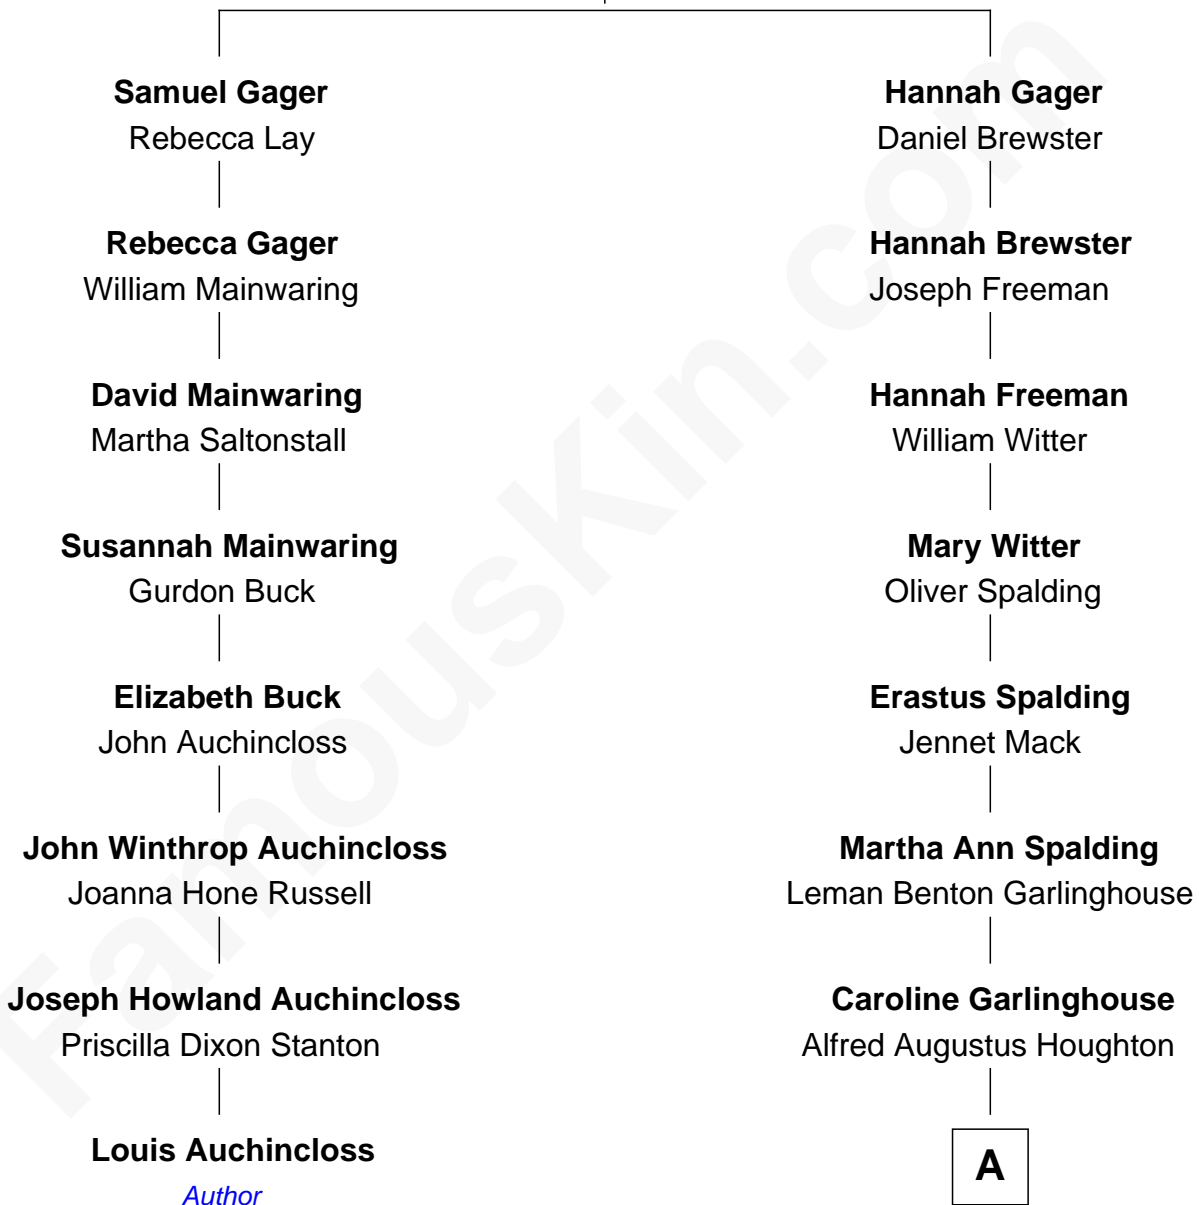

# FamousKin.com Relationship Chart of

**Louis Auchincloss**

*Author*

7th cousin 1 time removed of

**Katharine Hepburn**

*Movie Actress*

**John Gager**

Elizabeth Gore

A

|  
**Katharine Martha Houghton**

Thomas Norval Hepburn

|  
**Katharine Hepburn**

*Movie Actress*

FamousKin.com