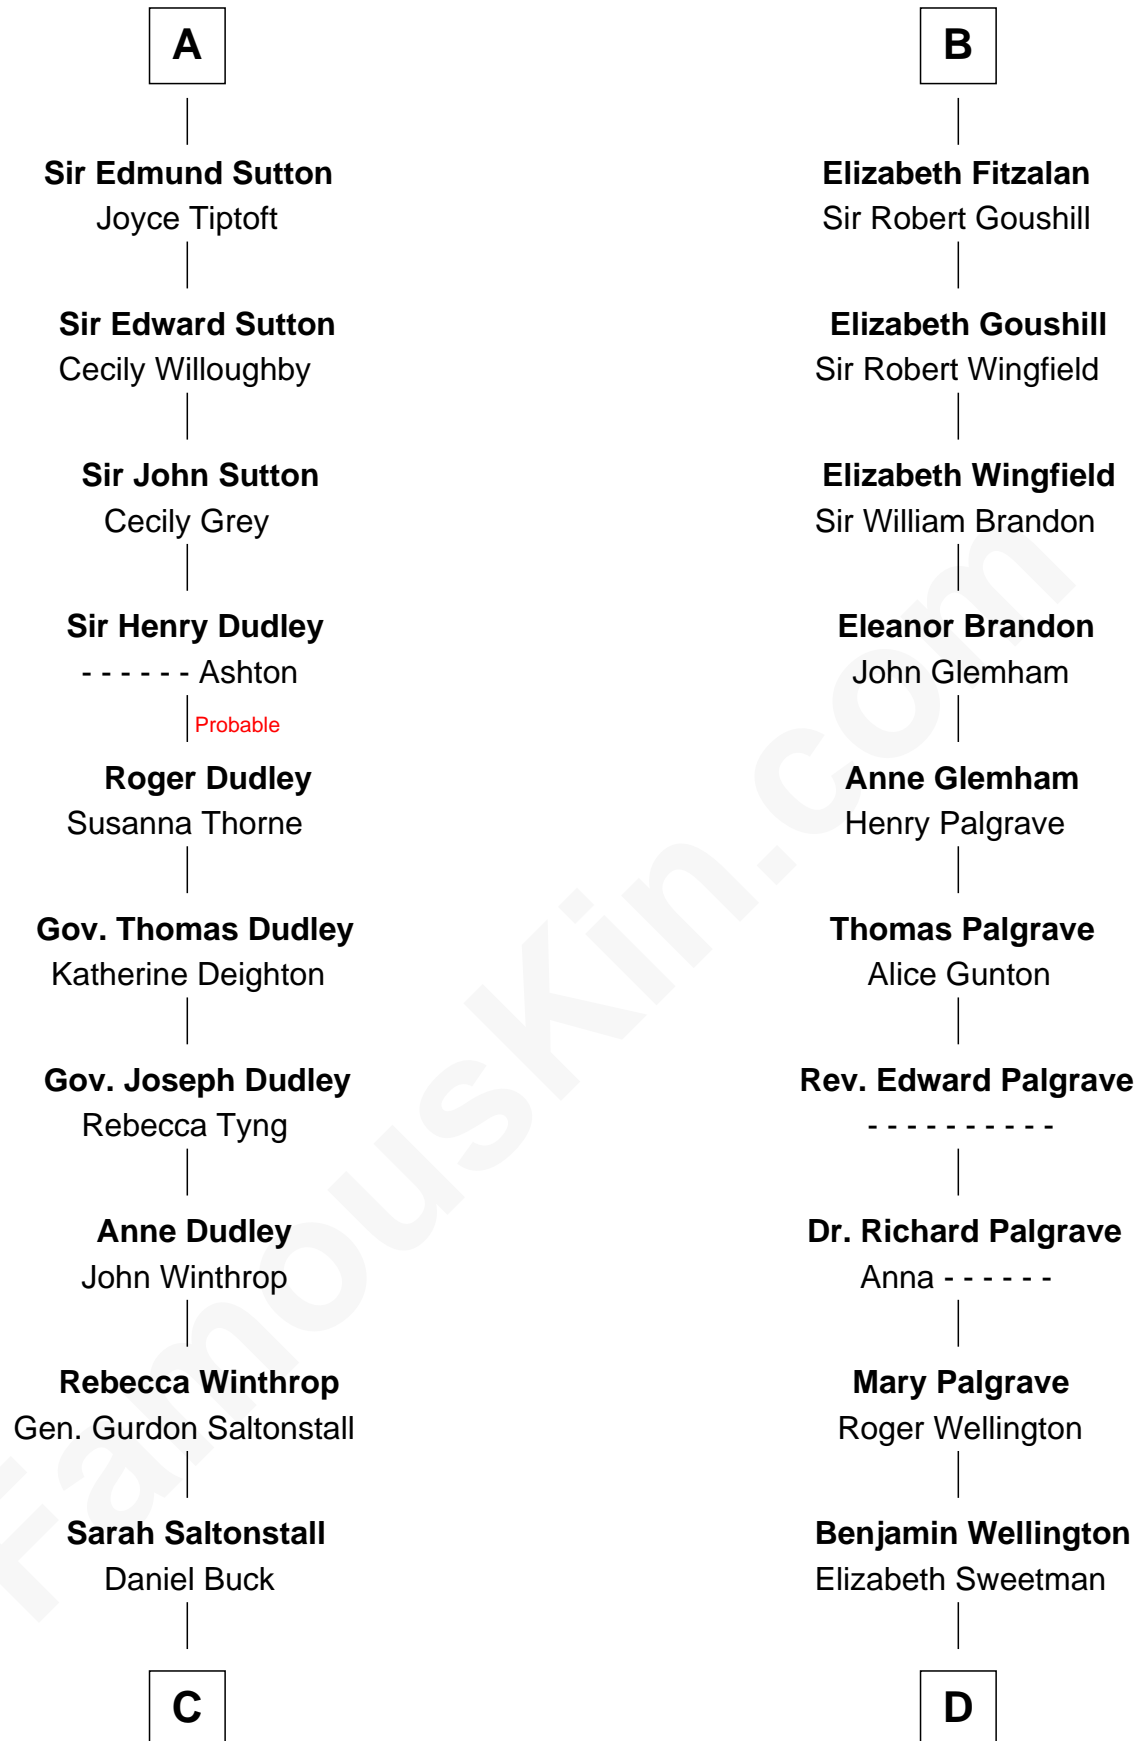

FamousKin.com

Relationship Chart of

Louis Auchincloss

Author

18th cousin 3 times removed of

Roger Sherman

Signer of the Declaration of Independence

C

Gurdon Buck
Susannah Mainwaring

Elizabeth Buck
John Auchincloss

John Winthrop Auchincloss
Joanna Hone Russell

Joseph Howland Auchincloss
Priscilla Dixon Stanton

Louis Auchincloss
Author

D

Mehetable Wellington
William Sherman