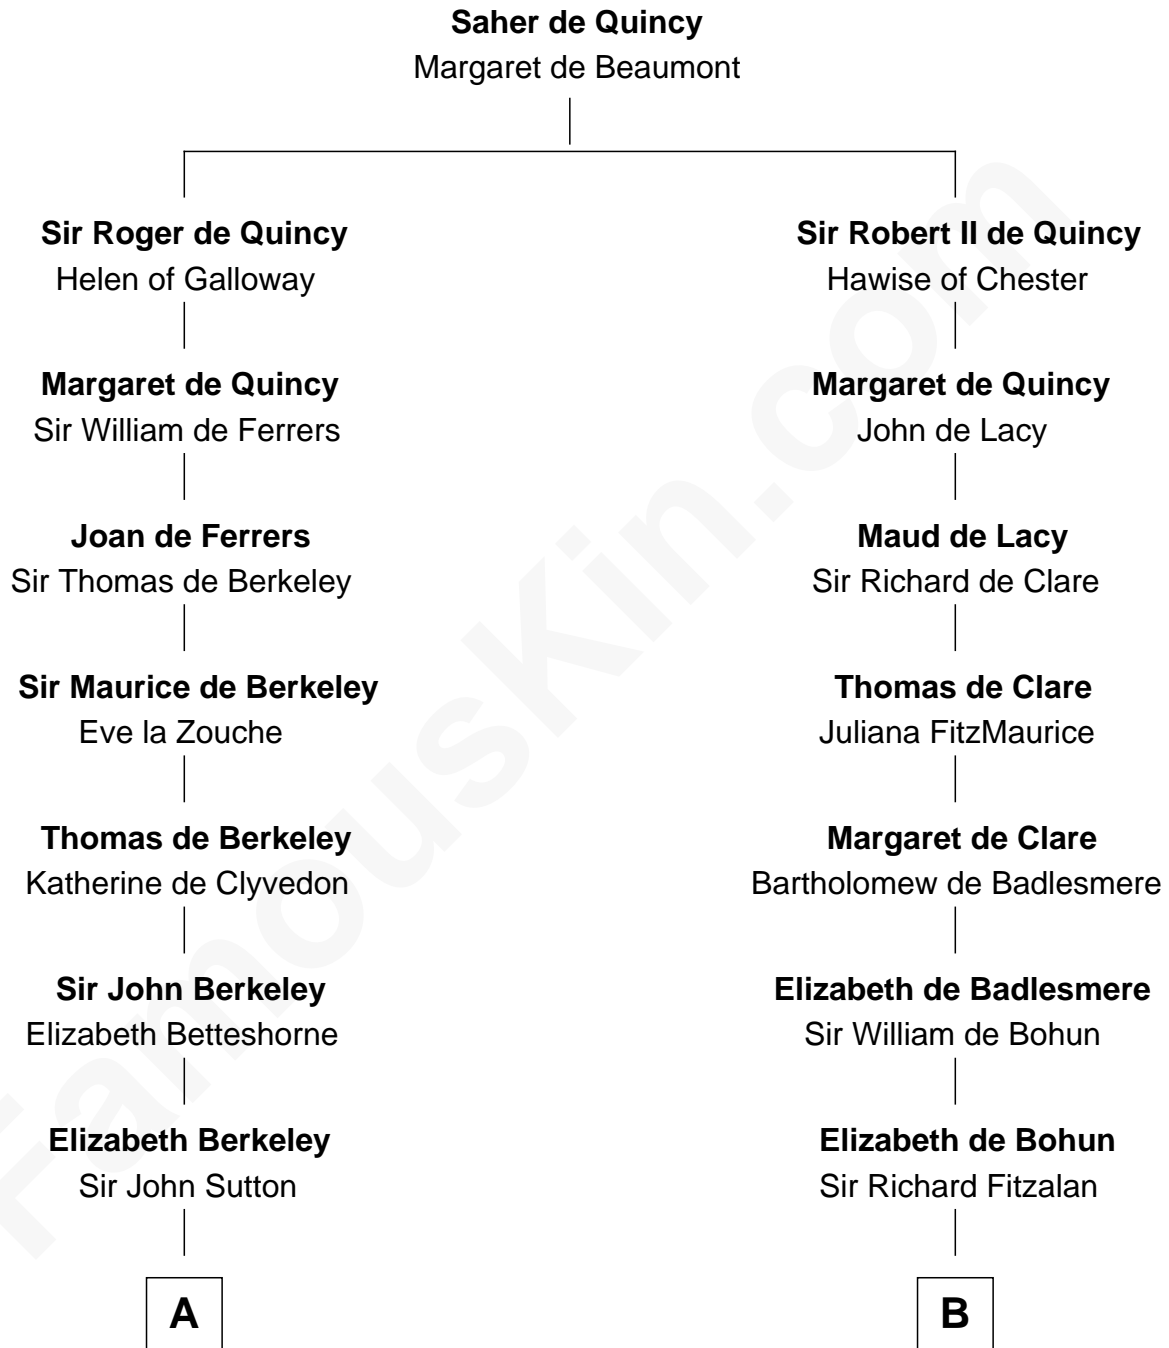

FamousKin.com

Relationship Chart of

Louis Auchincloss

Author

18th cousin 3 times removed of

Roger Sherman

Signer of the Declaration of Independence

C

Gurdon Buck
Susannah Mainwaring

Elizabeth Buck
John Auchincloss

John Winthrop Auchincloss
Joanna Hone Russell

Joseph Howland Auchincloss
Priscilla Dixon Stanton

Louis Auchincloss
Author

D

Mehetable Wellington
William Sherman