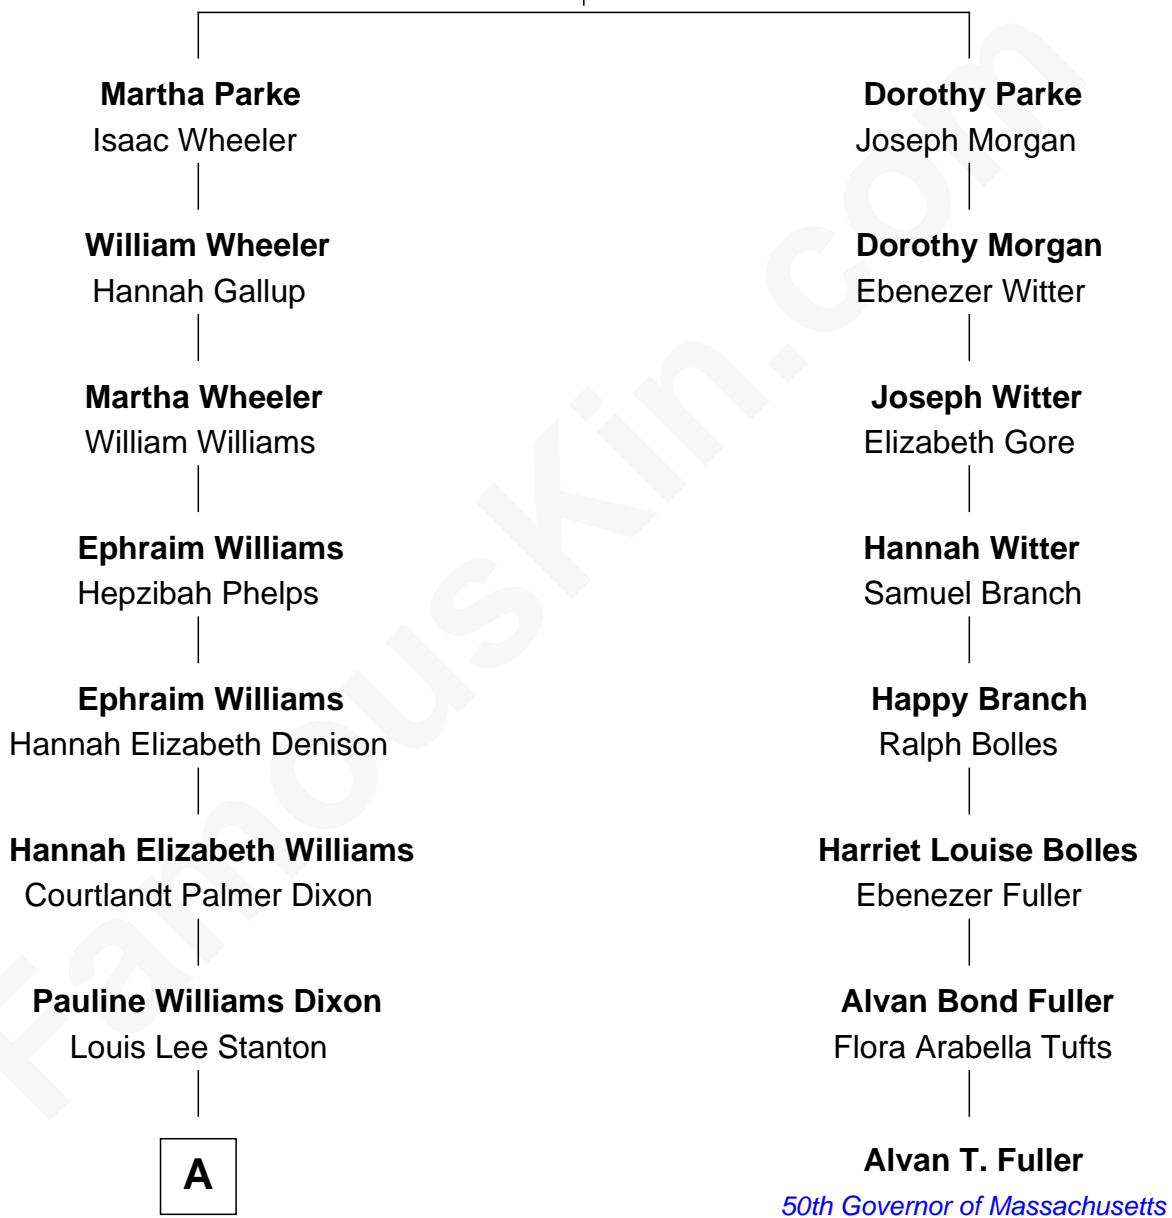

## Relationship Chart of

### Louis Auchincloss

Author

7th cousin 1 time removed of

### Alvan T. Fuller

50th Governor of Massachusetts

**Thomas Parke**  
Dorothy Thompson

**A**

**Priscilla Dixon Stanton**  
Joseph Howland Auchincloss

**Louis Auchincloss**  
*Author*

FamousKin.com