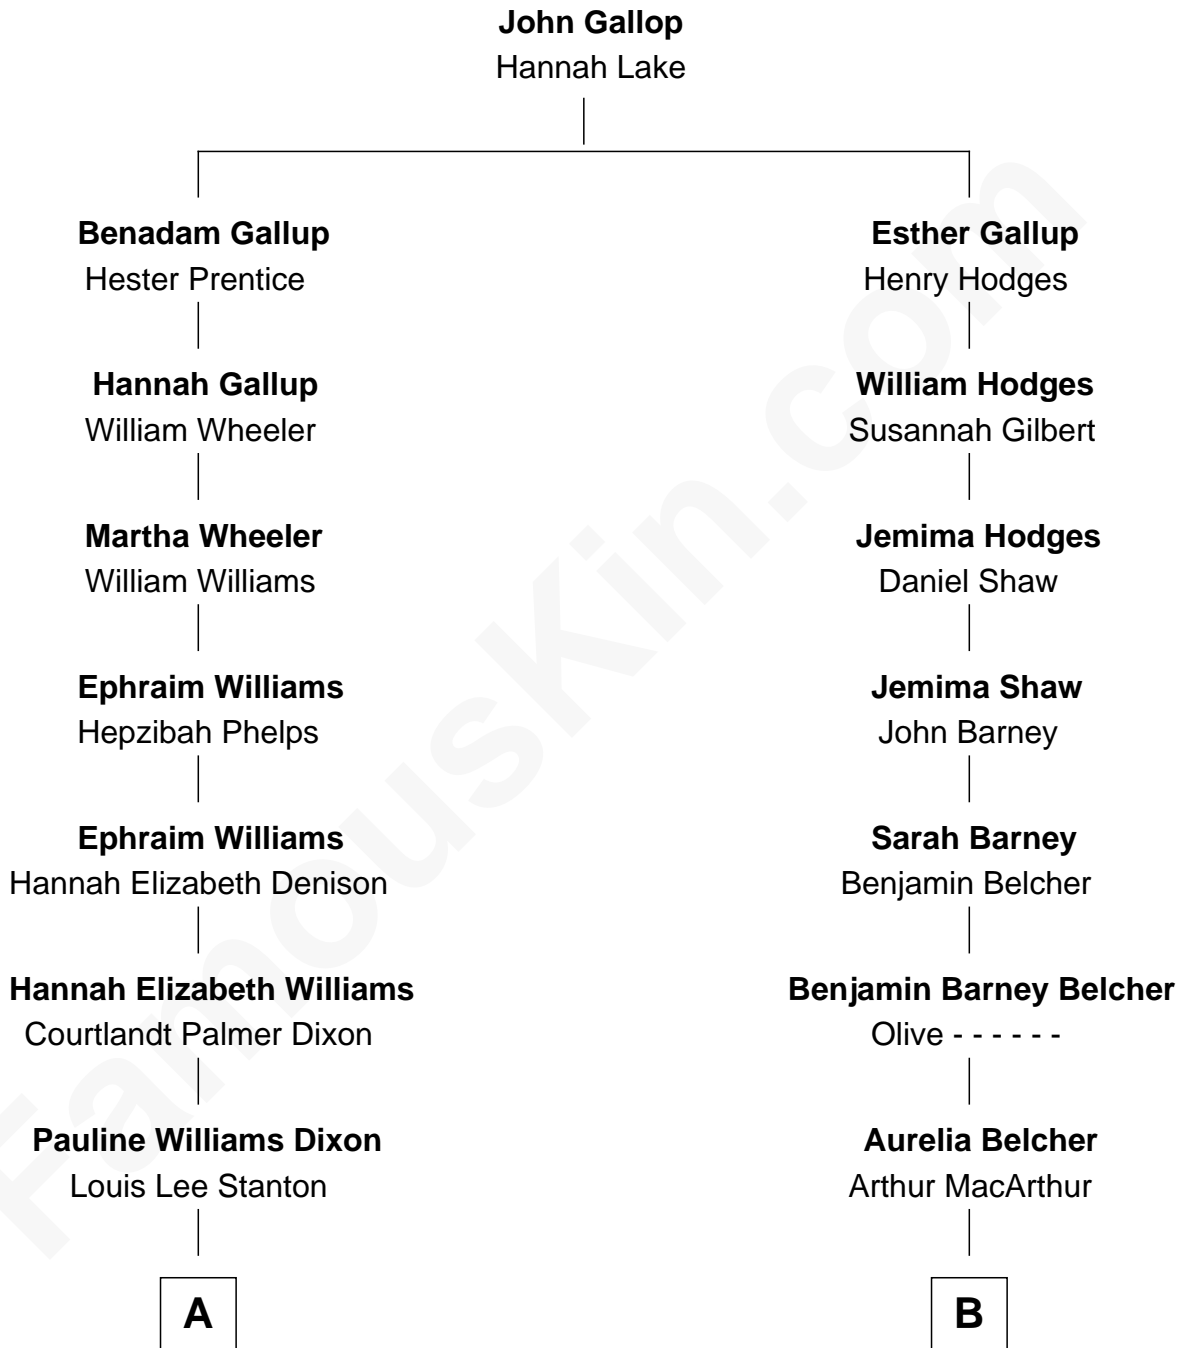

FamousKin.com
Relationship Chart of
Louis Auchincloss

Author

8th cousin of

General Douglas MacArthur
U.S. Army - World War II

A

Priscilla Dixon Stanton
Joseph Howland Auchincloss

Louis Auchincloss
Author

B

Gen. Arthur MacArthur
Mary Pinckney Hardy

General Douglas MacArthur
U.S. Army - World War II

FamousKin.com