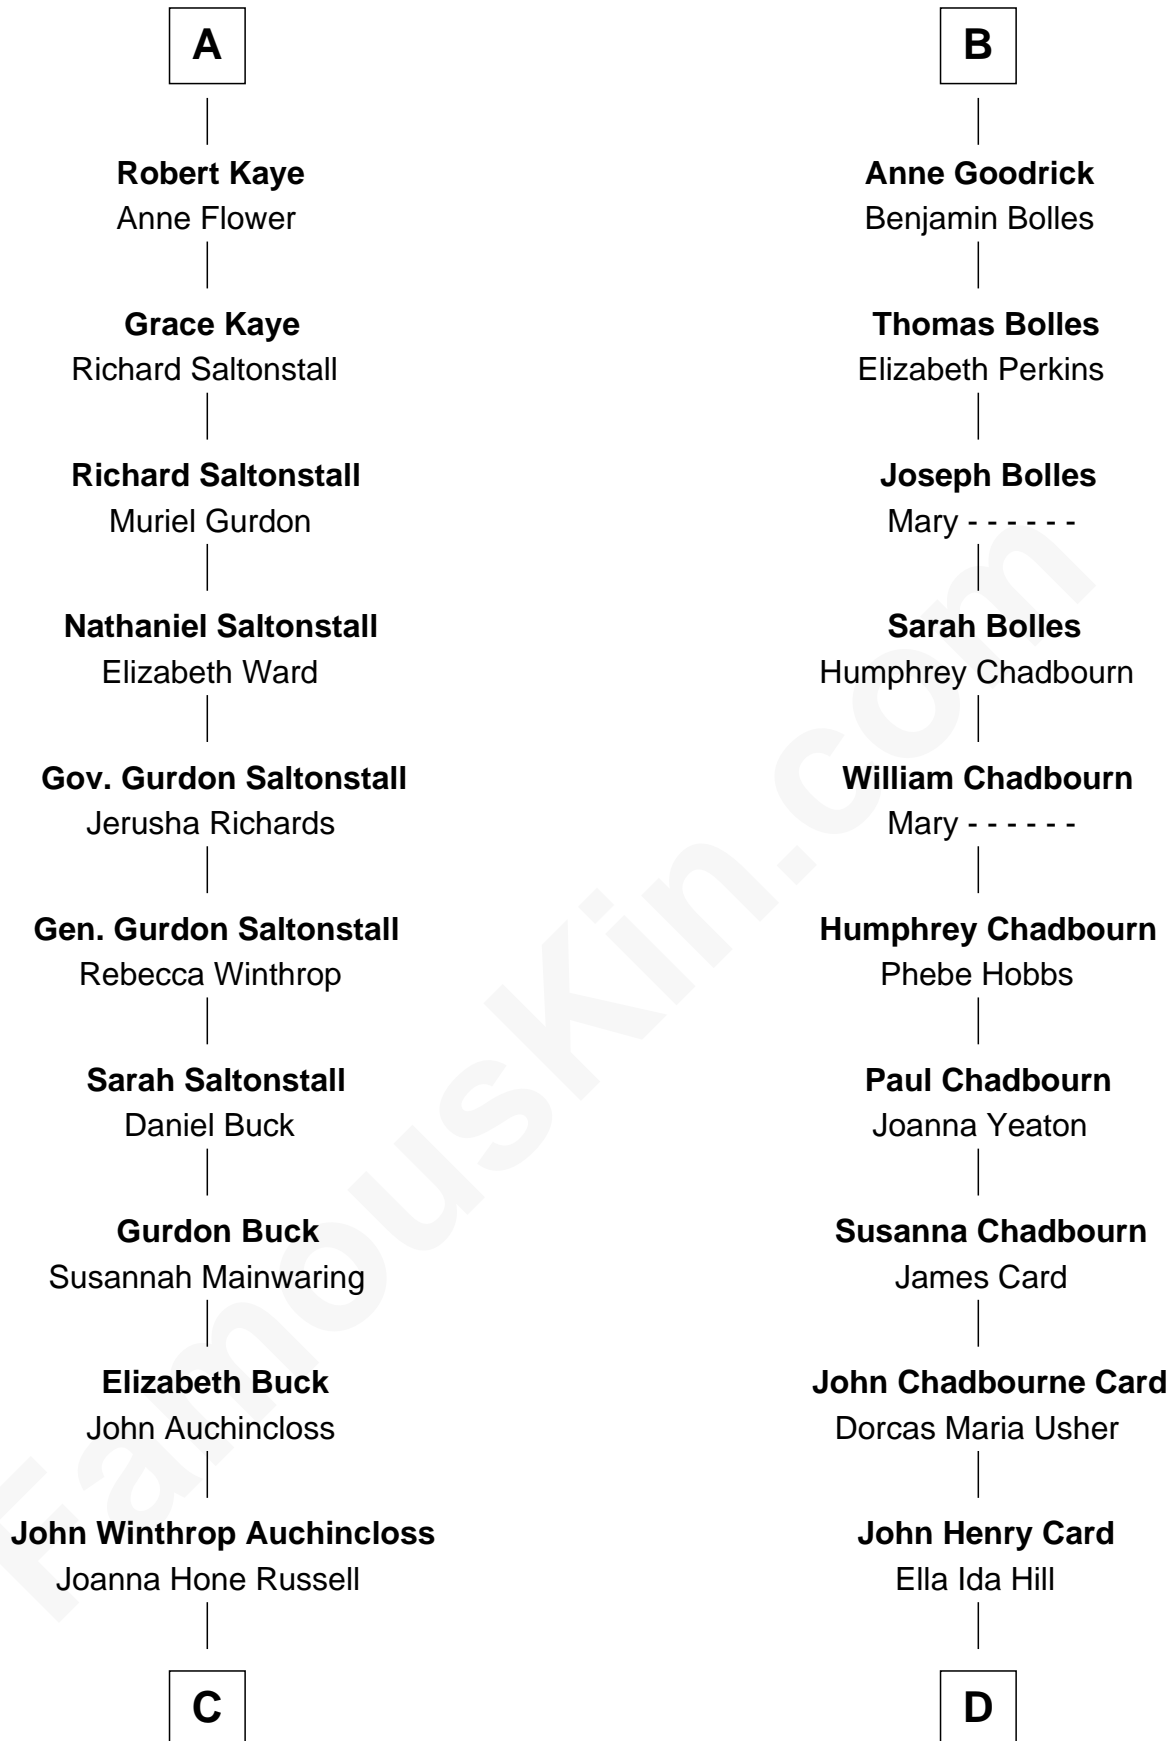

FamousKin.com

Relationship Chart of

Louis Auchincloss

Author

18th cousin 1 time removed of

Andrew Card

21st White House Chief of Staff

Sir Roger de Clifford

Maud de Beauchamp

C

Joseph Howland Auchincloss

Priscilla Dixon Stanton

Louis Auchincloss

Author

D

John Henry Card