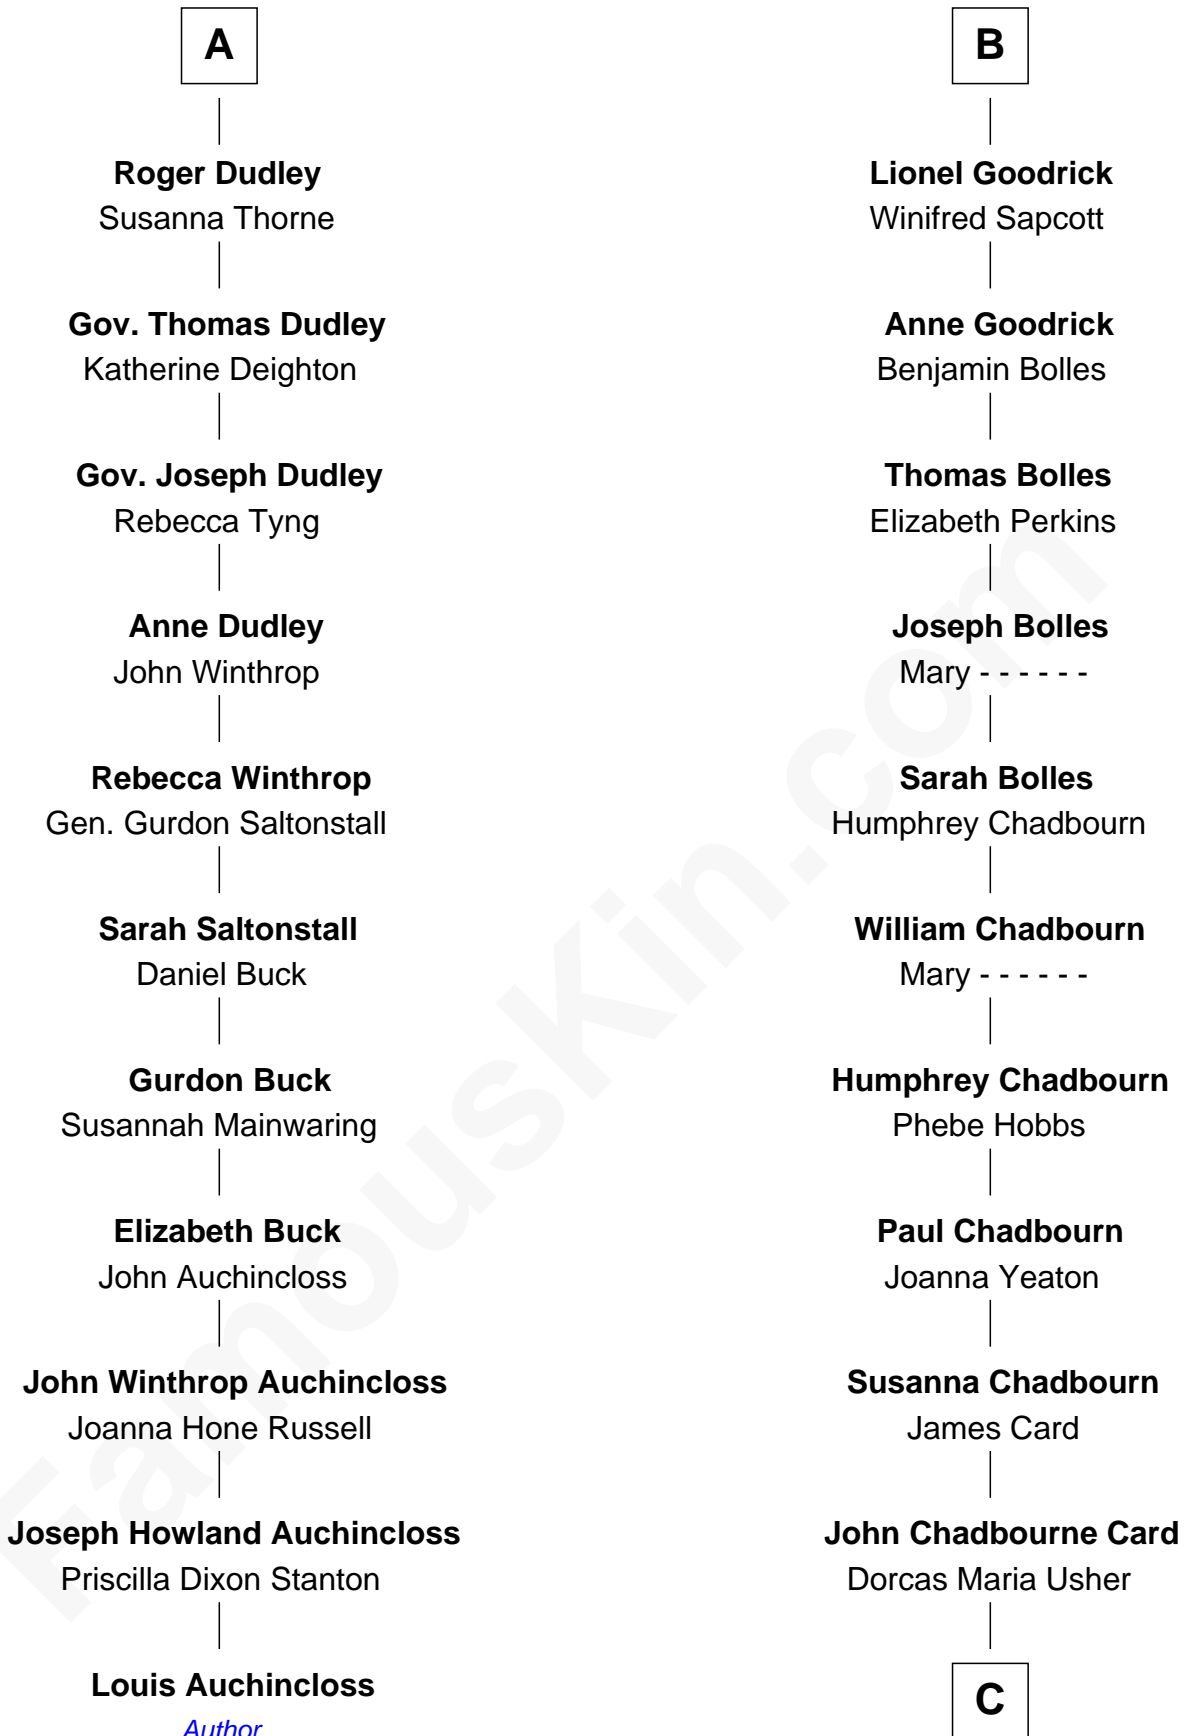

## Relationship Chart of

### Louis Auchincloss

Author

17th cousin 3 times removed of

### Andrew Card

21st White House Chief of Staff

**Sir Henry de Percy**

Idoine de Clifford

**C**

John Henry Card

Ella Ida Hill

John Henry Card