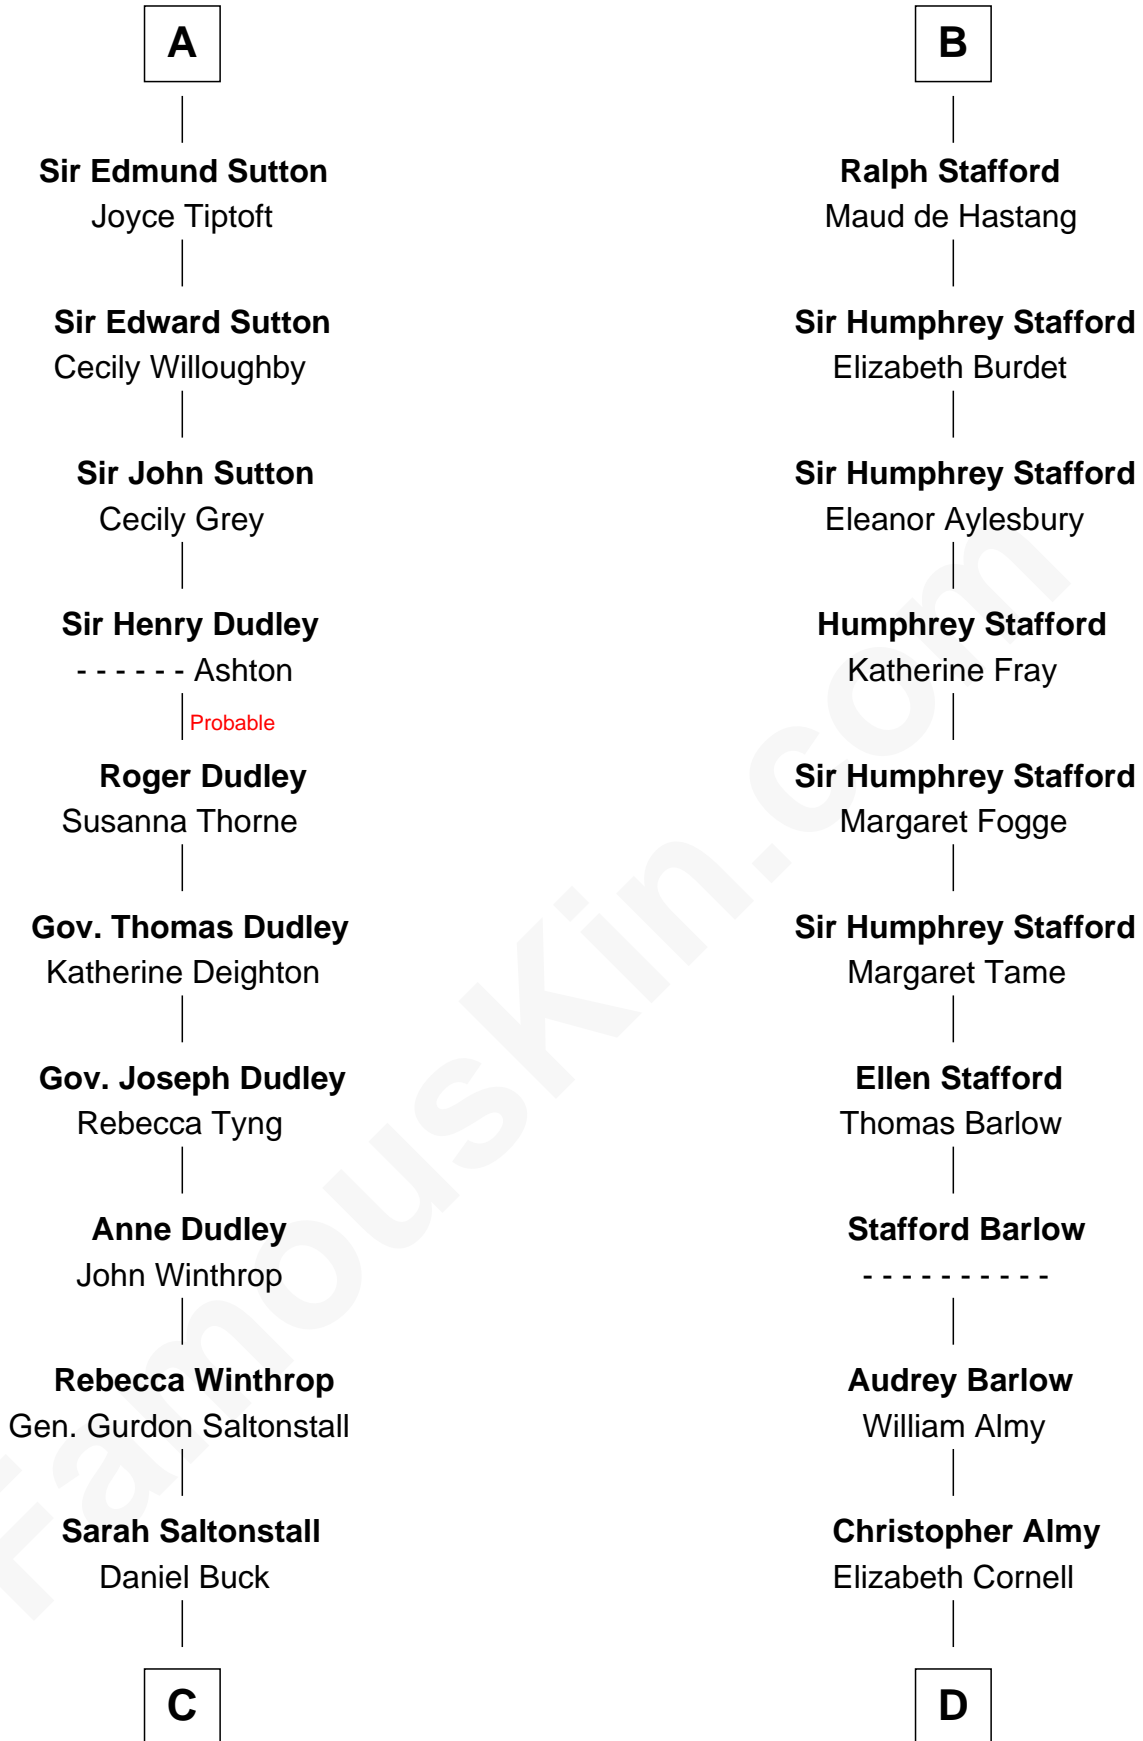

FamousKin.com

Relationship Chart of

Louis Auchincloss

Author

19th cousin 2 times removed of

William Ellery

Signer of the Declaration of Independence

Hugh de Kevelioc
Bertrade de Montfort

C

Gurdon Buck
Susannah Mainwaring

Elizabeth Buck
John Auchincloss

John Winthrop Auchincloss
Joanna Hone Russell

Joseph Howland Auchincloss
Priscilla Dixon Stanton

Louis Auchincloss
Author

D

Col. Job Almy
Ann Lawton

Elizabeth Almy
William Ellery

William Ellery
Signer of Declaration of Independence

FamousKin.com