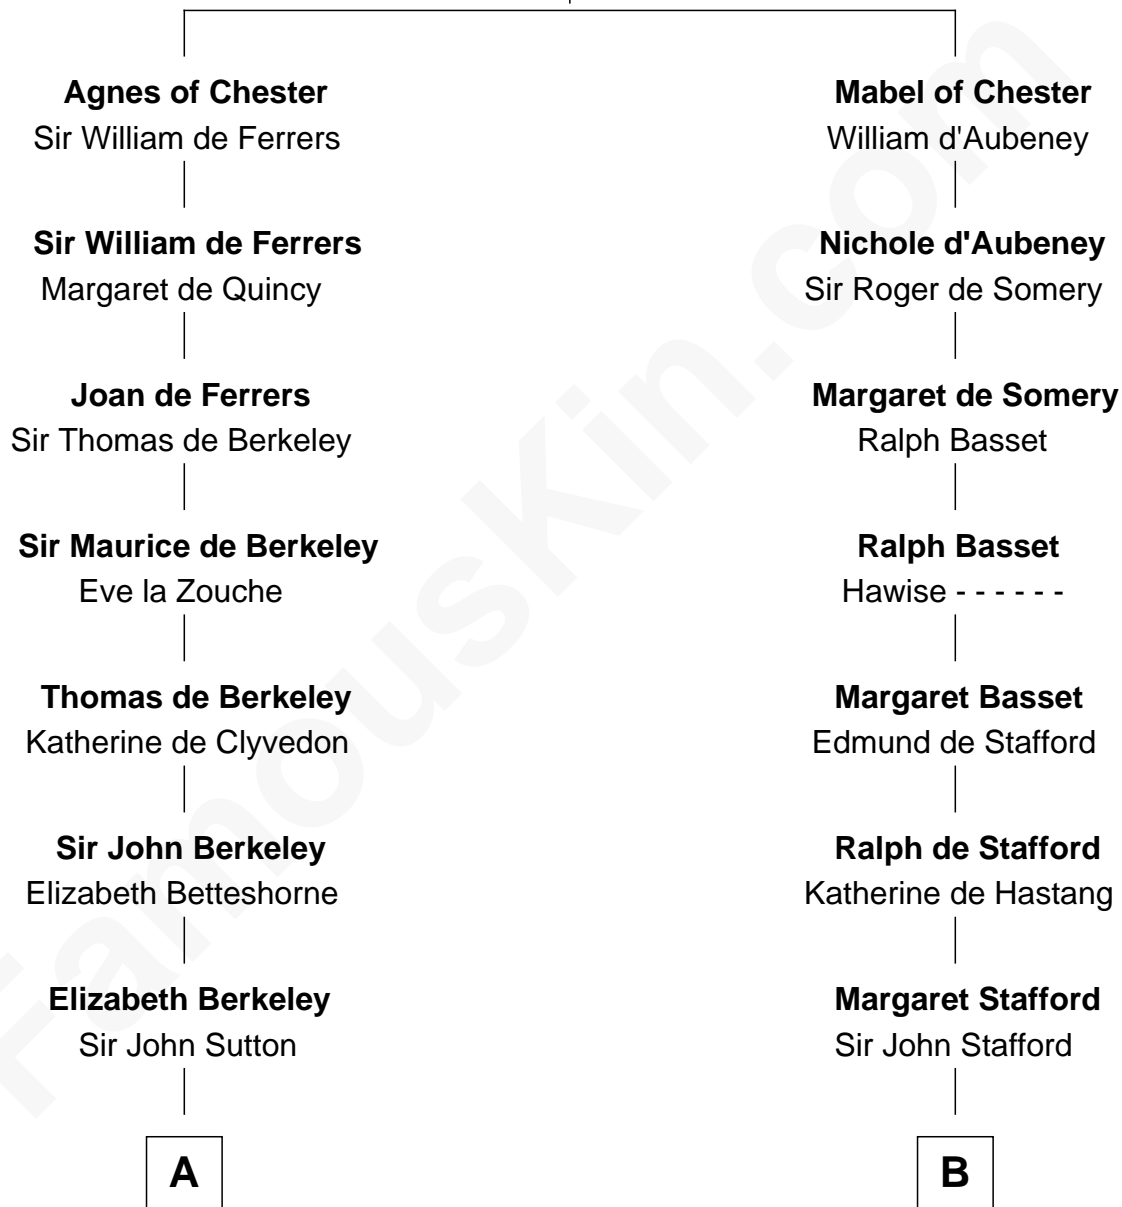

FamousKin.com

Relationship Chart of

Louis Auchincloss

Author

19th cousin 2 times removed of

William Ellery

Signer of the Declaration of Independence

Hugh de Kevelioc
Bertrade de Montfort

C

Gurdon Buck
Susannah Mainwaring

Elizabeth Buck
John Auchincloss

John Winthrop Auchincloss
Joanna Hone Russell

Joseph Howland Auchincloss
Priscilla Dixon Stanton

Louis Auchincloss
Author

D

Col. Job Almy
Ann Lawton