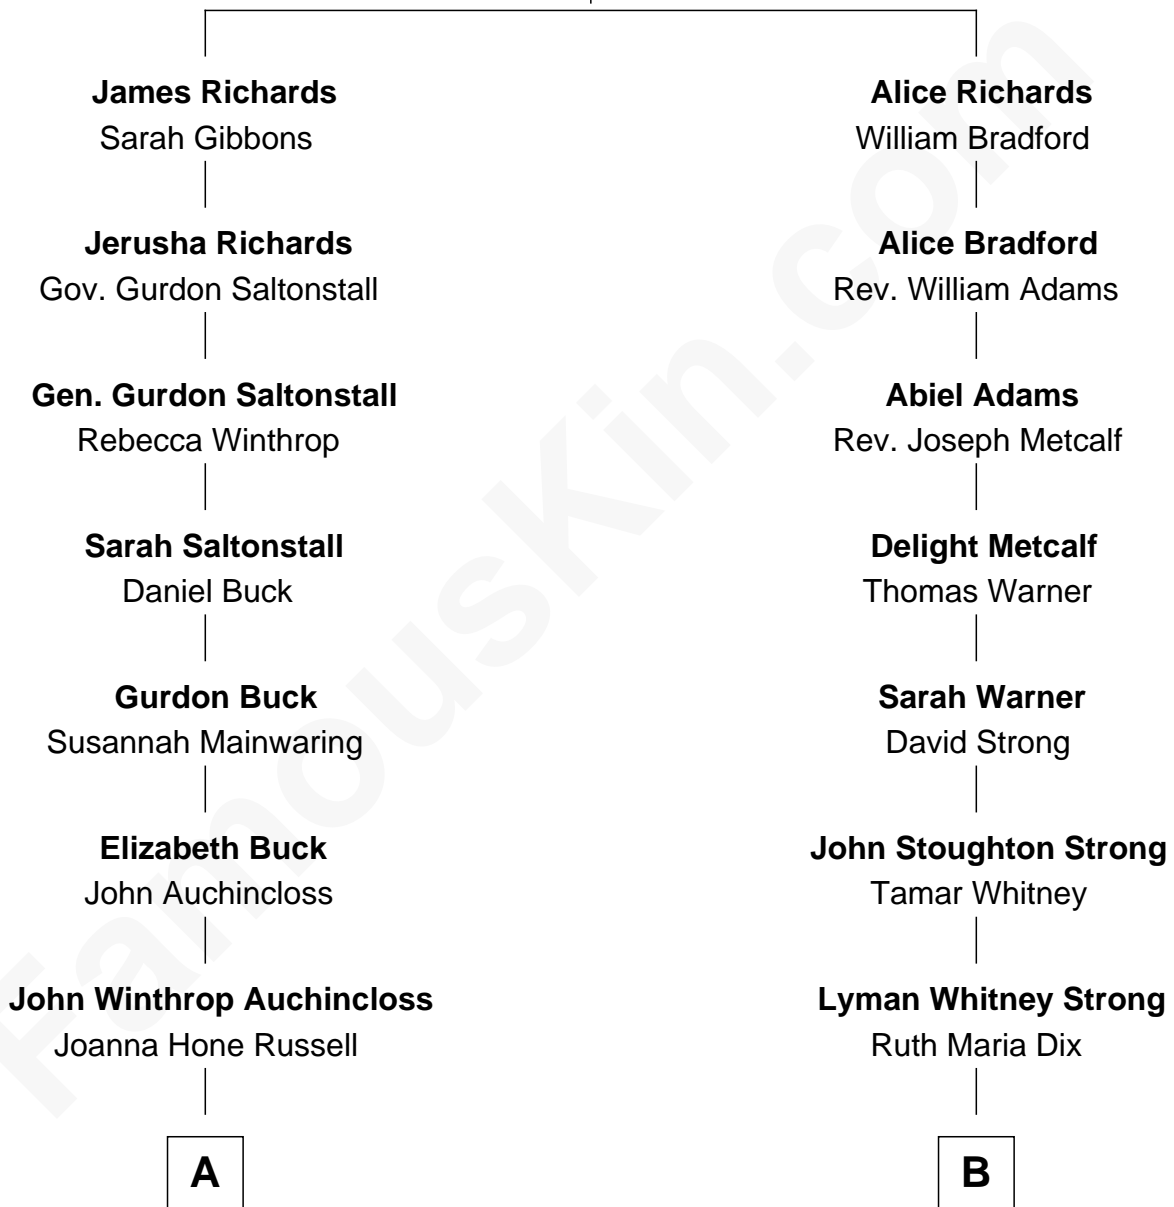

FamousKin.com
Relationship Chart of
Louis Auchincloss
Author

8th cousin 1 time removed of

Lyman Spitzer
Astronomer and Theoretical Physicist

Thomas Richards
 Welthian - - - - -

A

Joseph Howland Auchincloss

Priscilla Dixon Stanton

Louis Auchincloss

Author

B

Sarah Elizabeth Strong

Adelbert Lorenzo Spitzer

Lyman Strong Spitzer

Blanche Carey Brumback