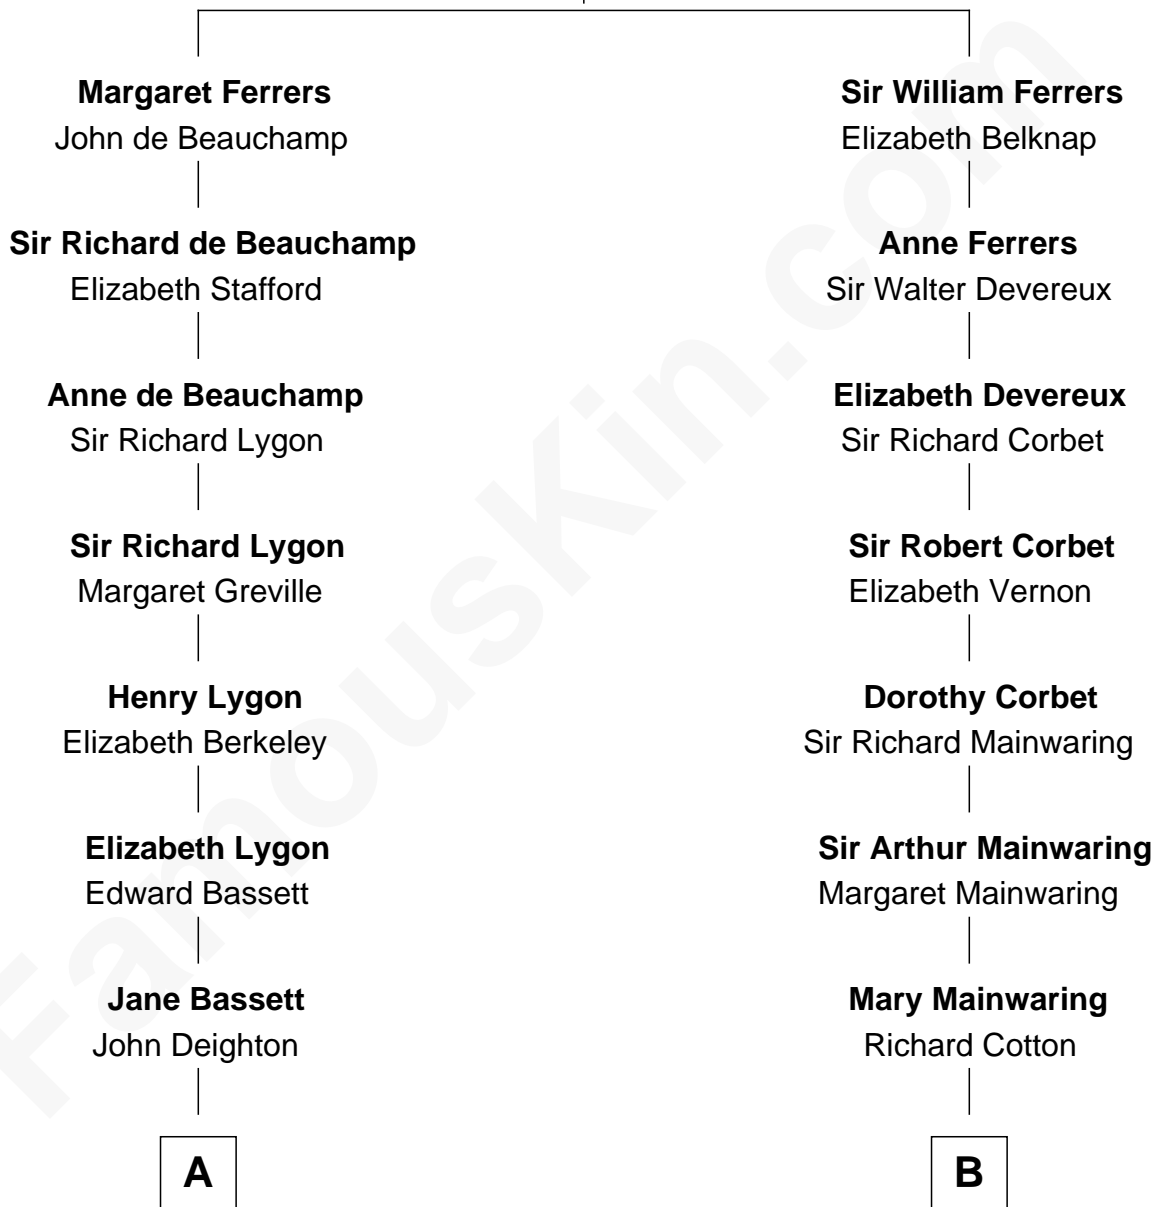

FamousKin.com

Relationship Chart of

Louis Auchincloss

Author

16th cousin 2 times removed of

Shadoe Stevens

Radio Disc Jockey

Sir Edmund Ferrers

Ellen Roche

C

LaVerne M. Baas

Keith Karl Ingstad

Shadoe Stevens

Radio Disc Jockey

FamousKin.com