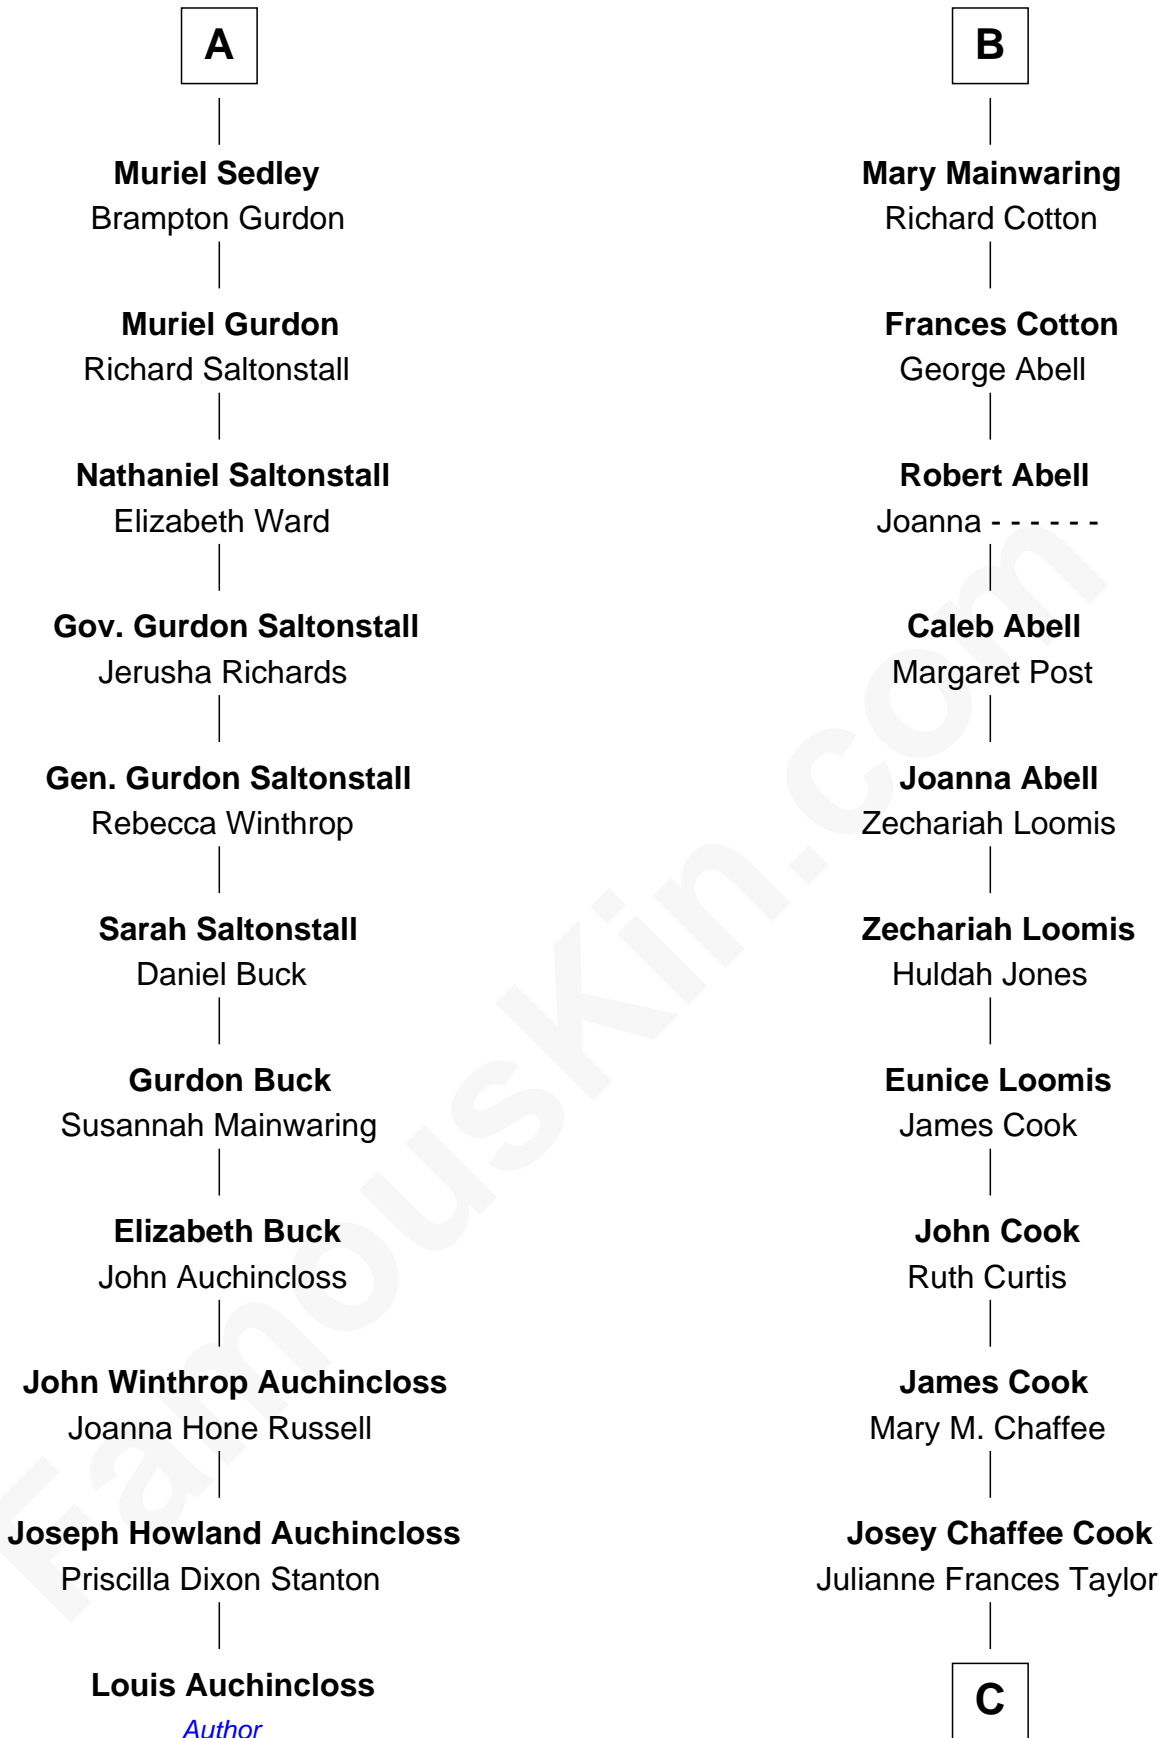

FamousKin.com

Relationship Chart of

Louis Auchincloss

Author

17th cousin 2 times removed of

Shadoe Stevens

Radio Disc Jockey

Sir Richard Fitzalan

Elizabeth de Bohun

Elizabeth Fitzalan
Sir Thomas Mowbray

Margaret Mowbray
Sir Robert Howard

Sir John Howard
Margaret Chedworth

Katherine Howard
Sir John Bouchier

Jane Bouchier
Edmund Knyvet

John Knyvet
Agnes Harcourt

Abigail Knyvet
Martin Sedley

A

Joan Fitzalan
Sir William Beauchamp

Joan Beauchamp
James Butler

Elizabeth Butler
John Talbot

Ann Talbot
Sir Henry Vernon

Elizabeth Vernon
Sir Robert Corbet

Dorothy Corbet
Sir Richard Mainwaring

Sir Arthur Mainwaring
Margaret Mainwaring

B

C

Frances Jemima Cook

Albert Baas

LaVerne M. Baas

Keith Karl Ingstad

Shadoe Stevens