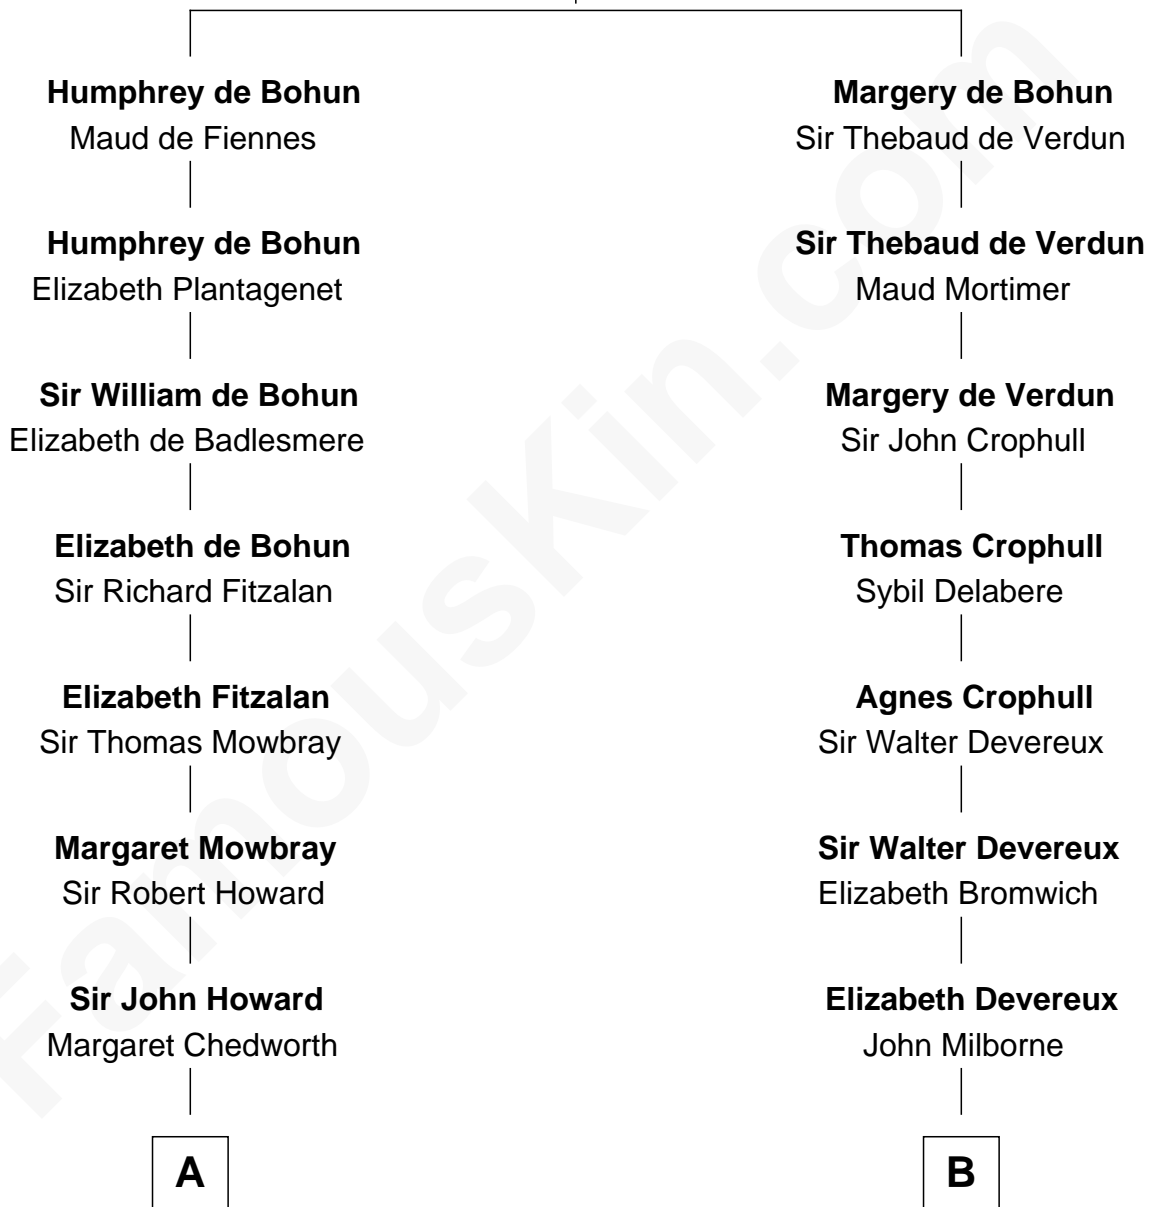

FamousKin.com
Relationship Chart of
Louis Auchincloss

Author

17th cousin 4 times removed of

Button Gwinnett

Signer of the Declaration of Independence

Sir Humphrey de Bohun

Eleanor de Braiose

A

Katherine Howard

Sir John Bouchier

Jane Bouchier

Edmund Knyvet

John Knyvet

Agnes Harcourt

Abigail Knyvet

Martin Sedley

Muriel Sedley

Brampton Gurdon

Muriel Gurdon

Richard Saltonstall

Nathaniel Saltonstall

Elizabeth Ward

Gov. Gurdon Saltonstall

Jerusha Richards