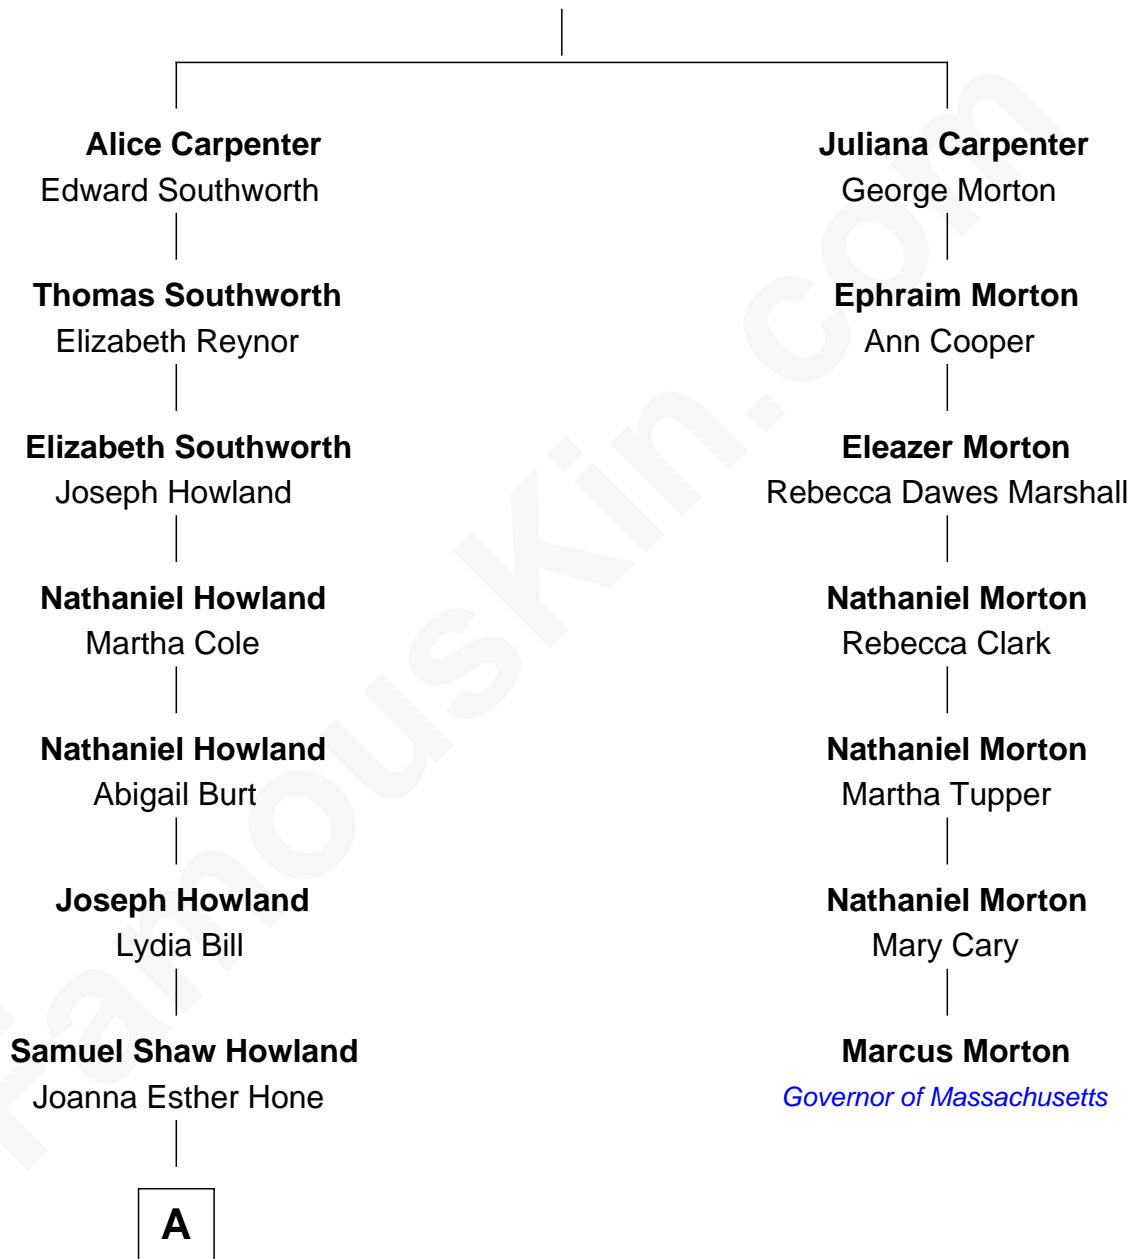

## Relationship Chart of

### Louis Auchincloss

Author

6th cousin 4 times removed of

### Marcus Morton

16th and 18th Governor of Massachusetts

Alexander Carpenter

**A**

—  
**Caroline Howland**  
Charles Handy Russell

—  
**Joanna Hone Russell**  
John Winthrop Auchincloss

—  
**Joseph Howland Auchincloss**  
Priscilla Dixon Stanton