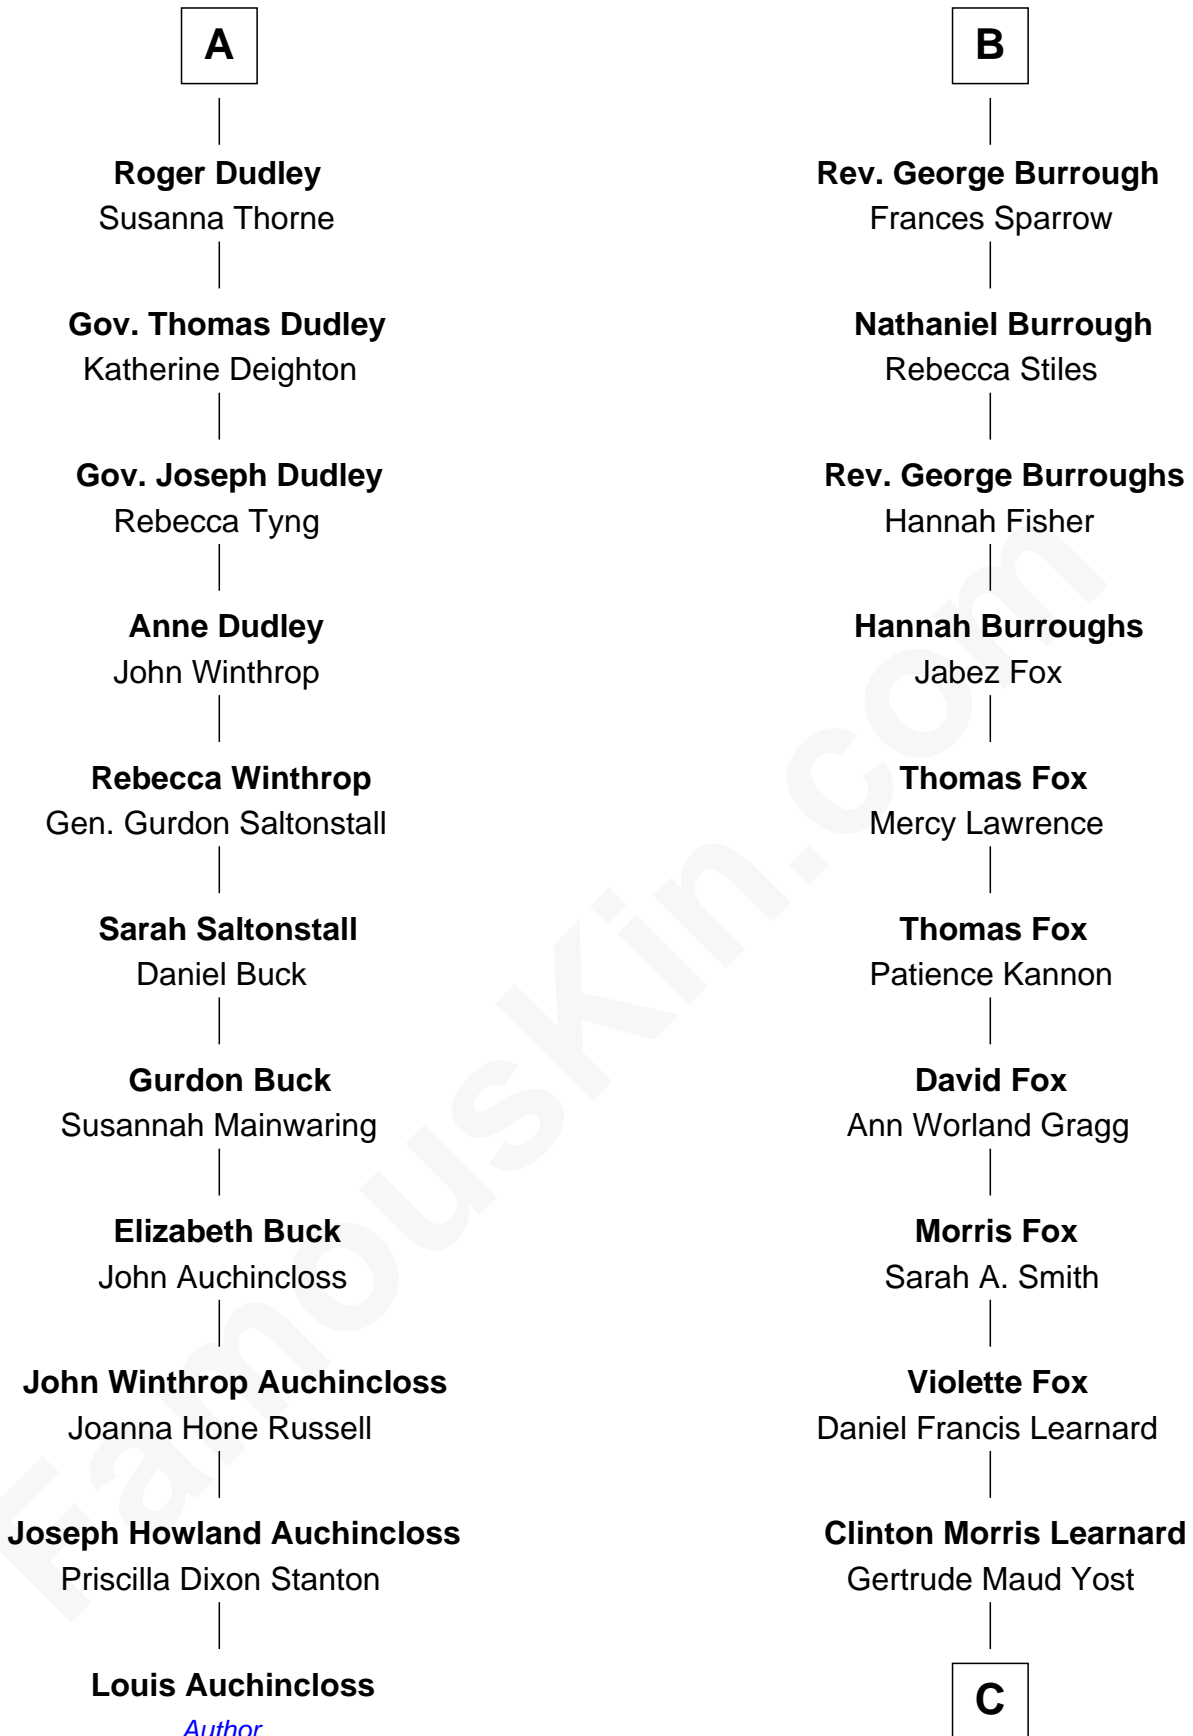

FamousKin.com

Relationship Chart of

Louis Auchincloss

Author

17th cousin 1 time removed of

Bob Moore

Co-Founder, Bob's Red Mill

Sir Philip le Despencer

Joyce Tiptoft

Sir Edward Sutton

Cecily Willoughby

Sir John Sutton

Cecily Grey

Sir Henry Dudley

- - - - - Ashton

Probable

A

Sir Philip le Despencer

Elizabeth de Tibetot

Margery Despencer

Sir Roger Wentworth

Henry Wentworth

Elizabeth Howard

Margery Wentworth

Sir William Waldegrave

George Waldegrave

Anne Drury

Phyllis Waldegrave

Thomas Higham

Bridget Higham

Thomas Burrough

B