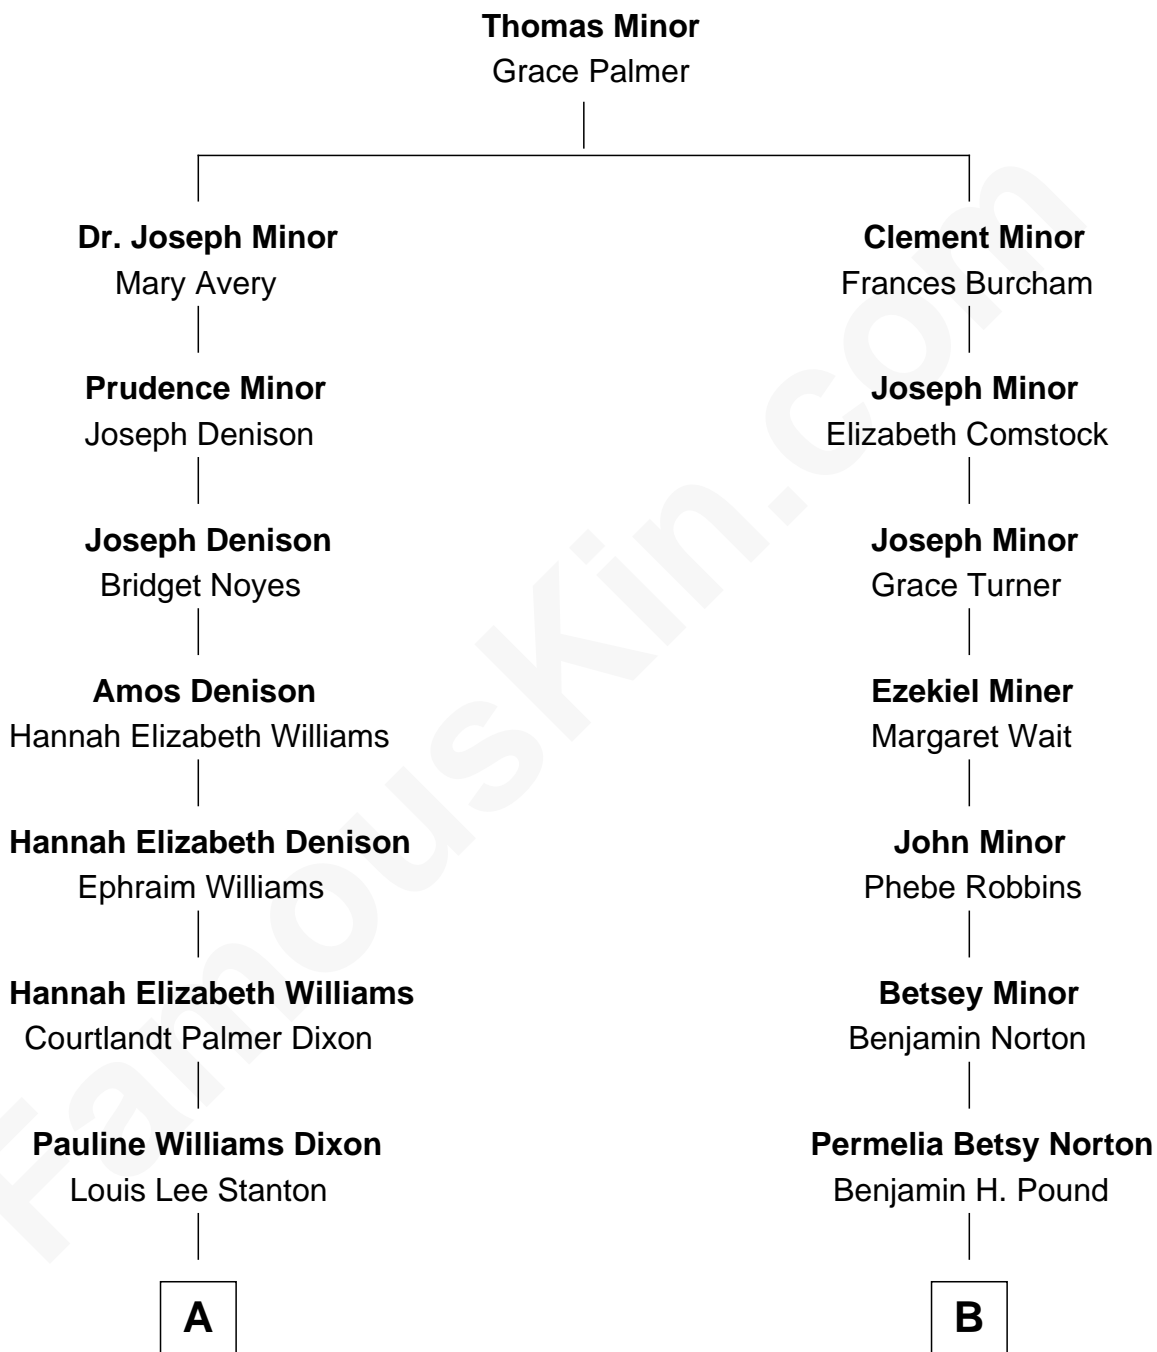

## Relationship Chart of

### Louis Auchincloss

Author

8th cousin 4 times removed of

**Taylor Lautner**

TV and Movie Actor

**A**

**Priscilla Dixon Stanton**  
Joseph Howland Auchincloss

**Louis Auchincloss**  
*Author*