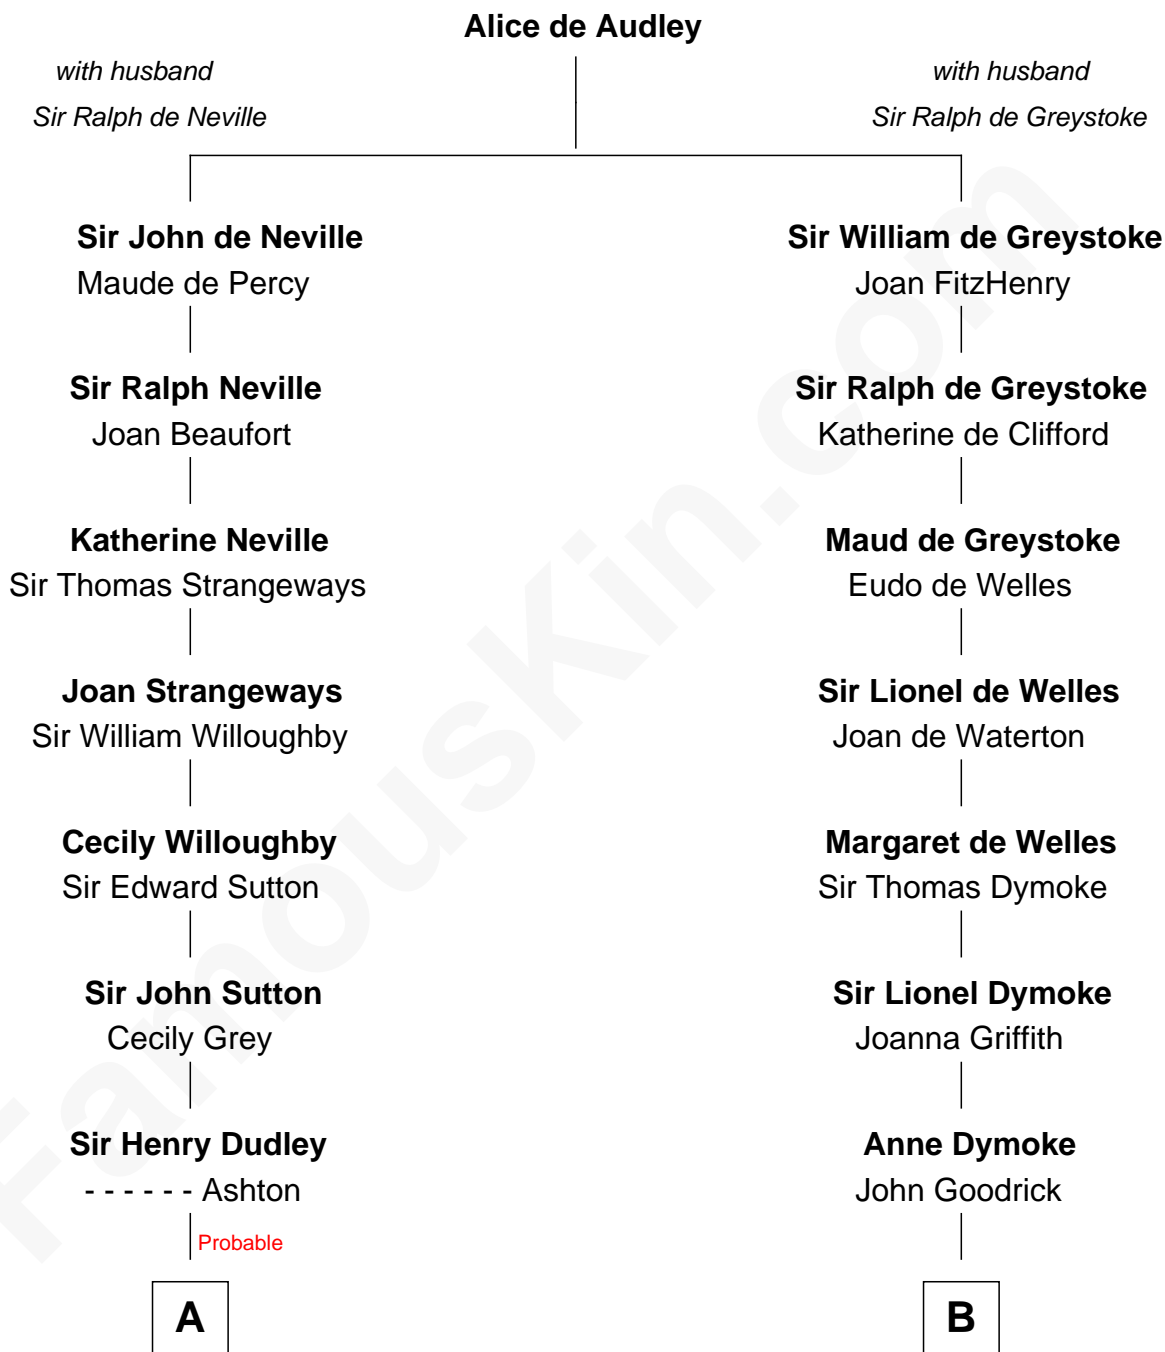

FamousKin.com

Relationship Chart of

Louis Auchincloss

Author

17th cousin 1 time removed of

Robert Frost

Poet and Playwright

C

William Prescott Frost

Isabella Moodie

Robert Frost

Poet and Playwright

FamousKin.com