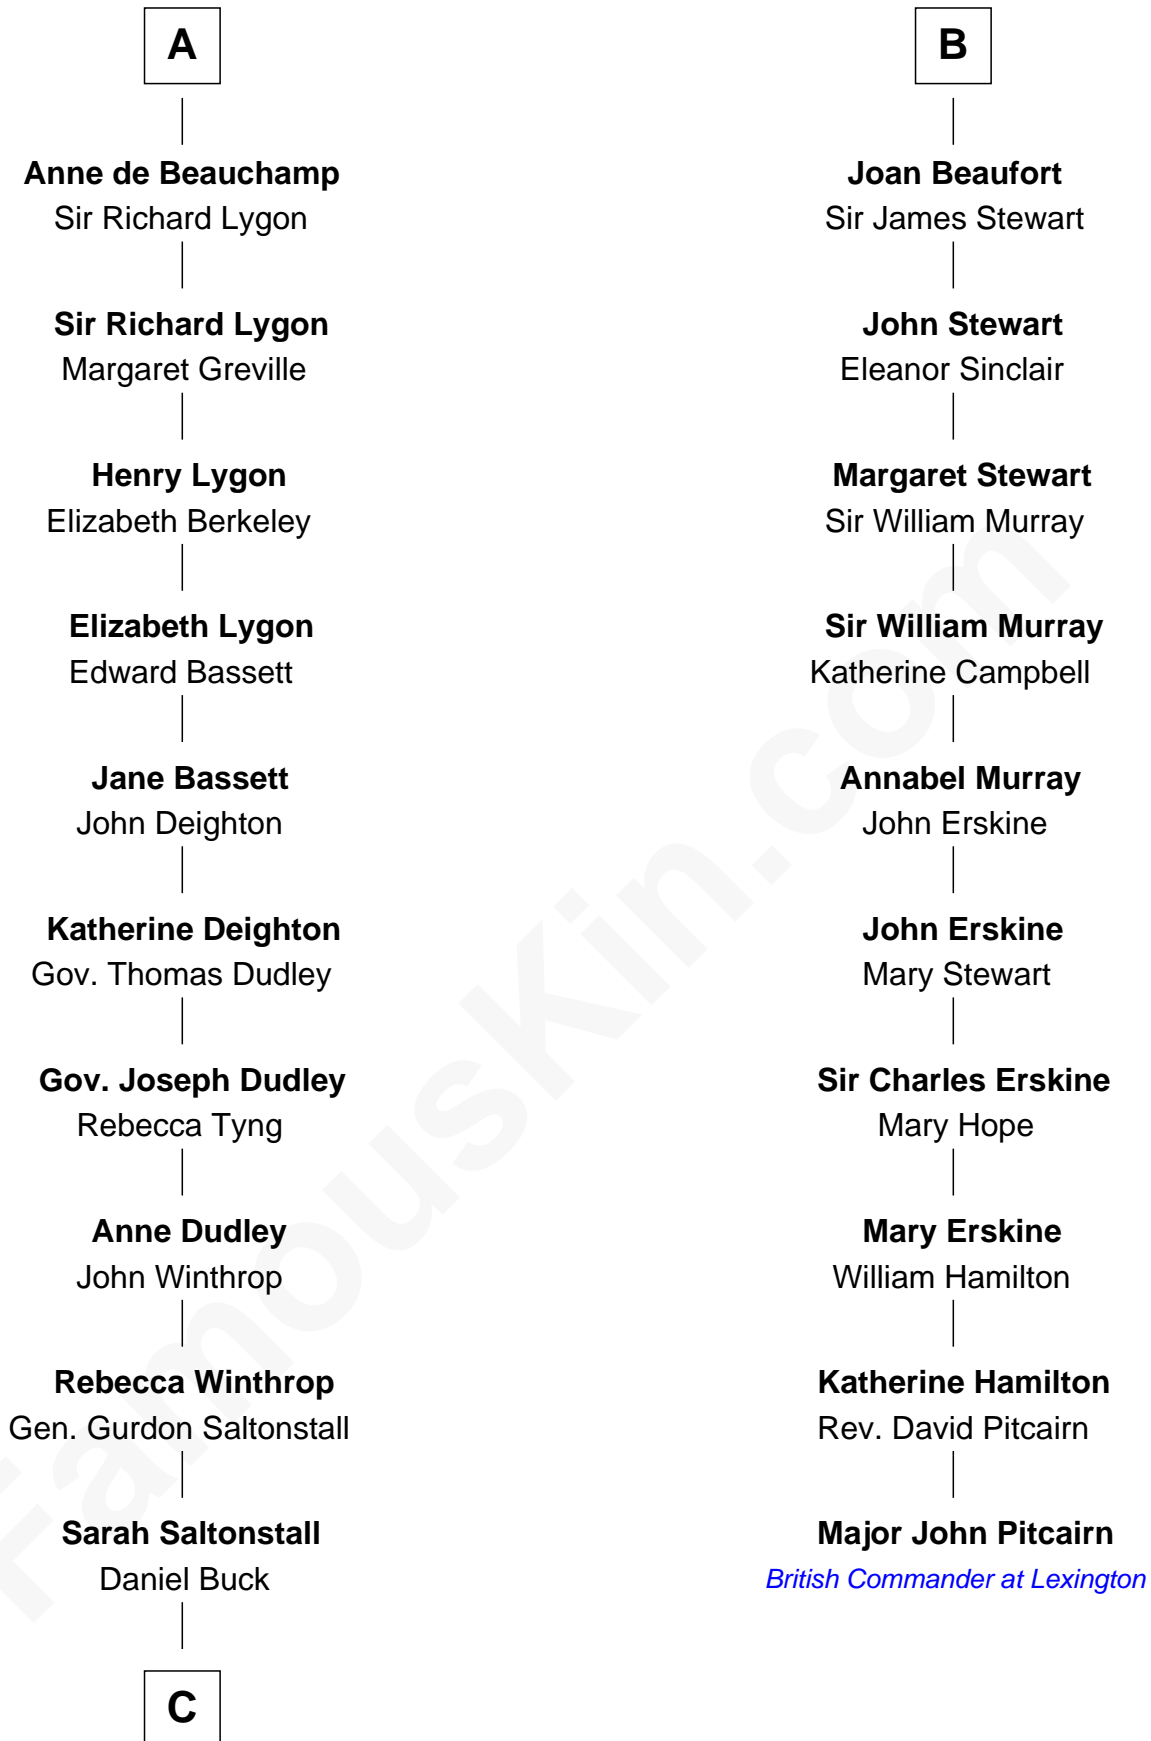

## Relationship Chart of

### Louis Auchincloss

Author

16th cousin 5 times removed of

### Major John Pitcairn

British Commander at Battle of Lexington

**C**

—  
**Gurdon Buck**

Susannah Mainwaring

—  
**Elizabeth Buck**

John Auchincloss

—  
**John Winthrop Auchincloss**