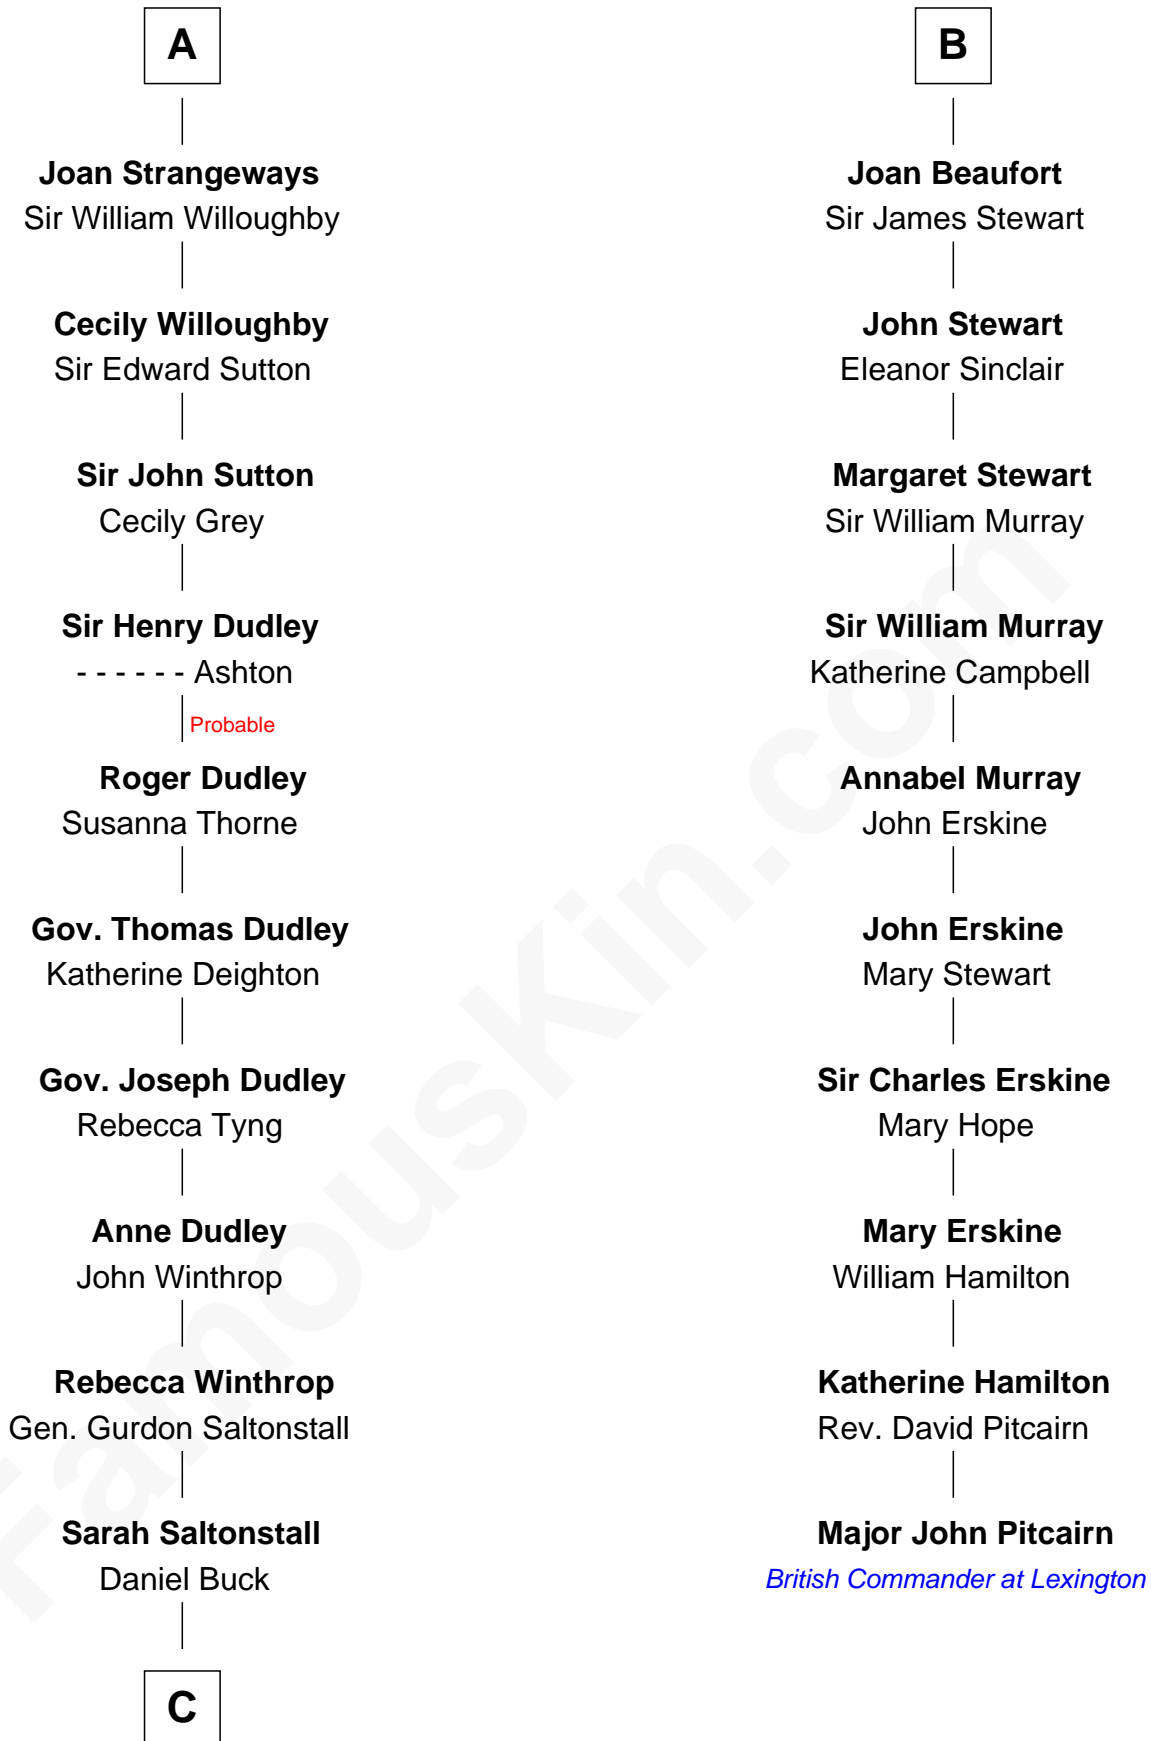

FamousKin.com

Relationship Chart of

Louis Auchincloss

Author

16th cousin 5 times removed of

Major John Pitcairn

British Commander at Battle of Lexington

Sir William Longespee

Ela of Salisbury

C

Gurdon Buck

Susannah Mainwaring

Elizabeth Buck

John Auchincloss

John Winthrop Auchincloss

Joanna Hone Russell