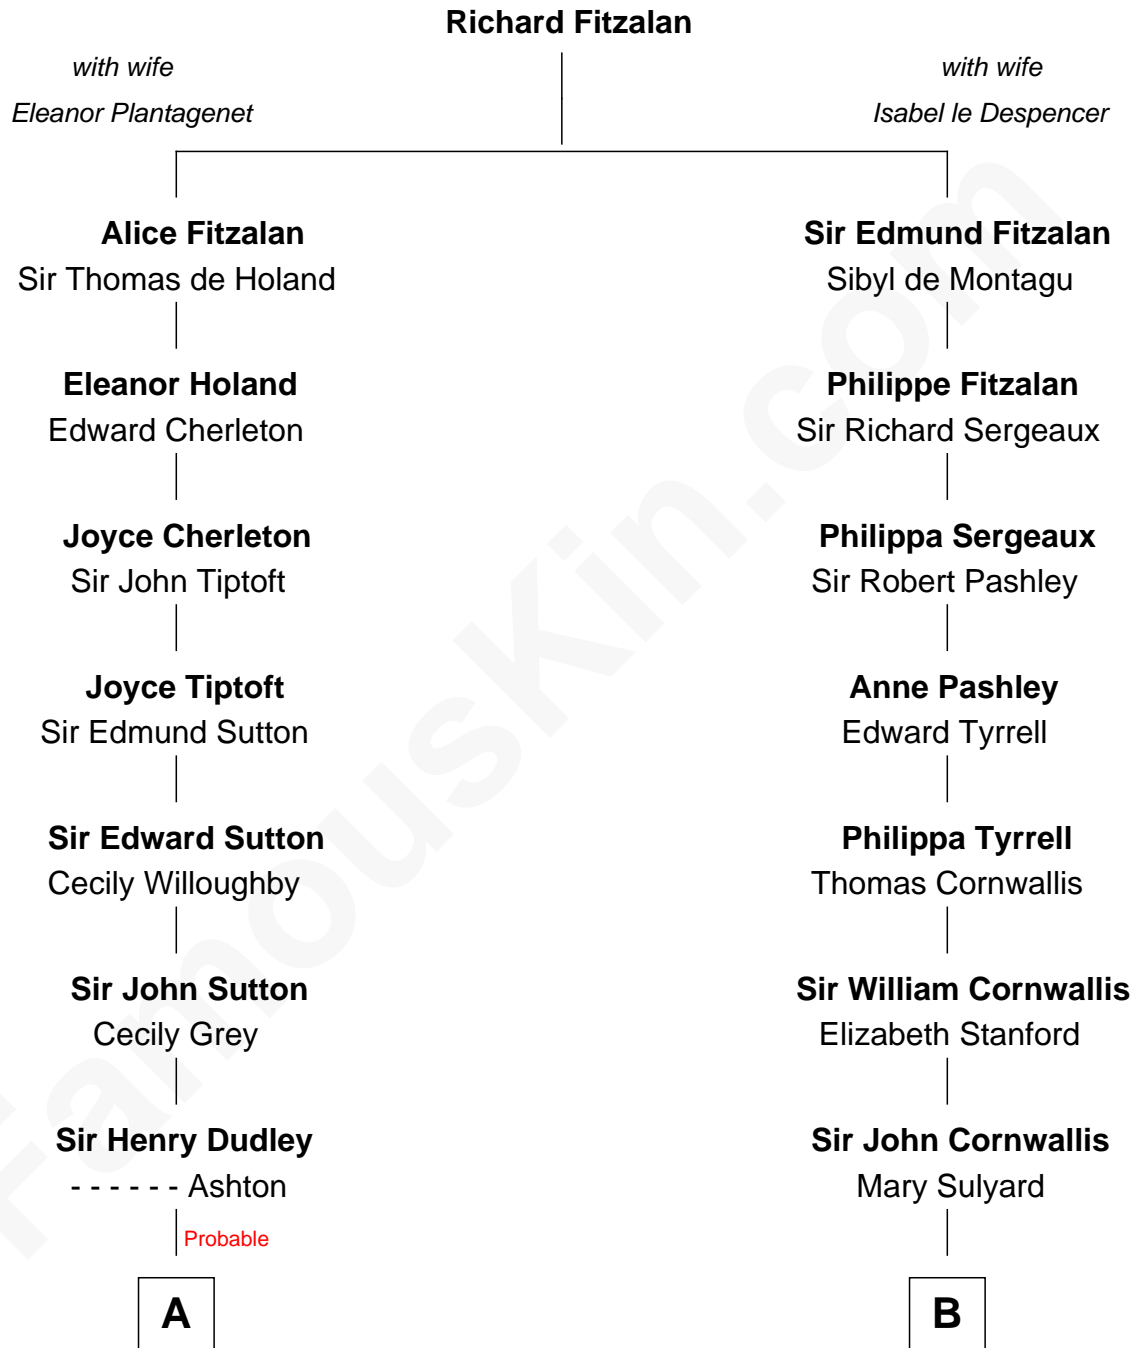

FamousKin.com
Relationship Chart of
Louis Auchincloss
Author

17th cousin 3 times removed of
Marilyn Monroe
Actress, Model, and Singer

C

Elizabeth Cutting Easton

William Congdon Tennant

Elizabeth Easton Tennant

Frederick Almy Gifford

Charles Stanley Gifford

Gladys Pearl Monroe

Marilyn Monroe

Actress, Model, and Singer