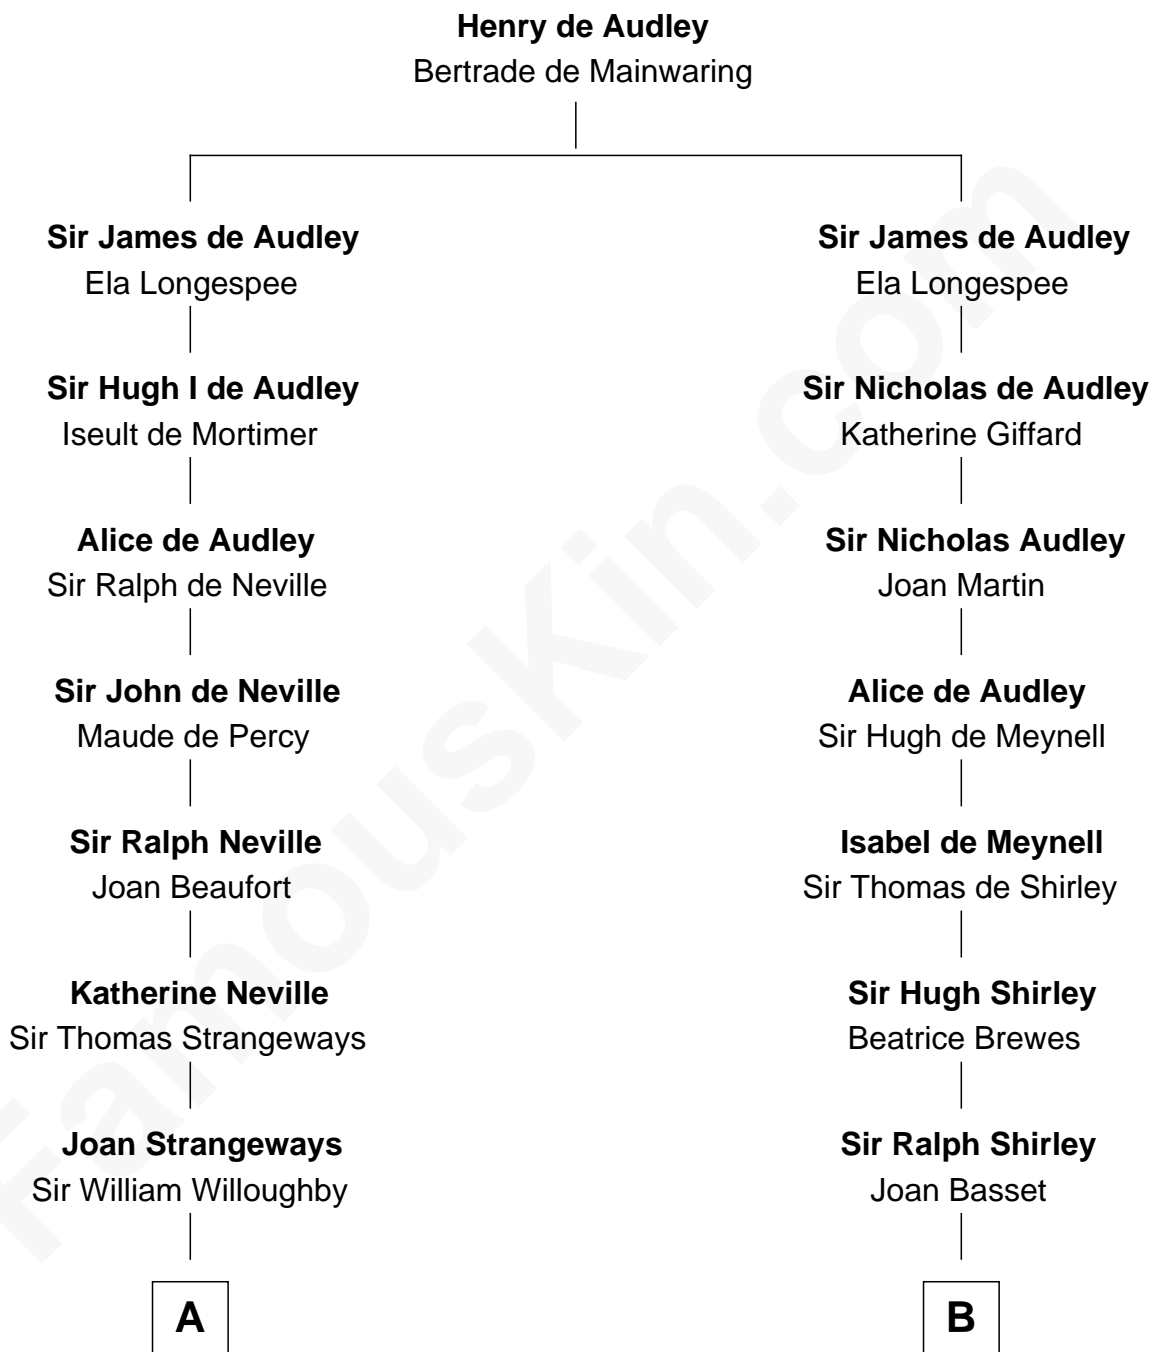

FamousKin.com

Relationship Chart of

Louis Auchincloss

Author

13th cousin 7 times removed of

Edmund Waller

English Poet and Politician

C

Elizabeth Buck
John Auchincloss

John Winthrop Auchincloss
Joanna Hone Russell

Joseph Howland Auchincloss
Priscilla Dixon Stanton

Louis Auchincloss
Author

FamousKin.com