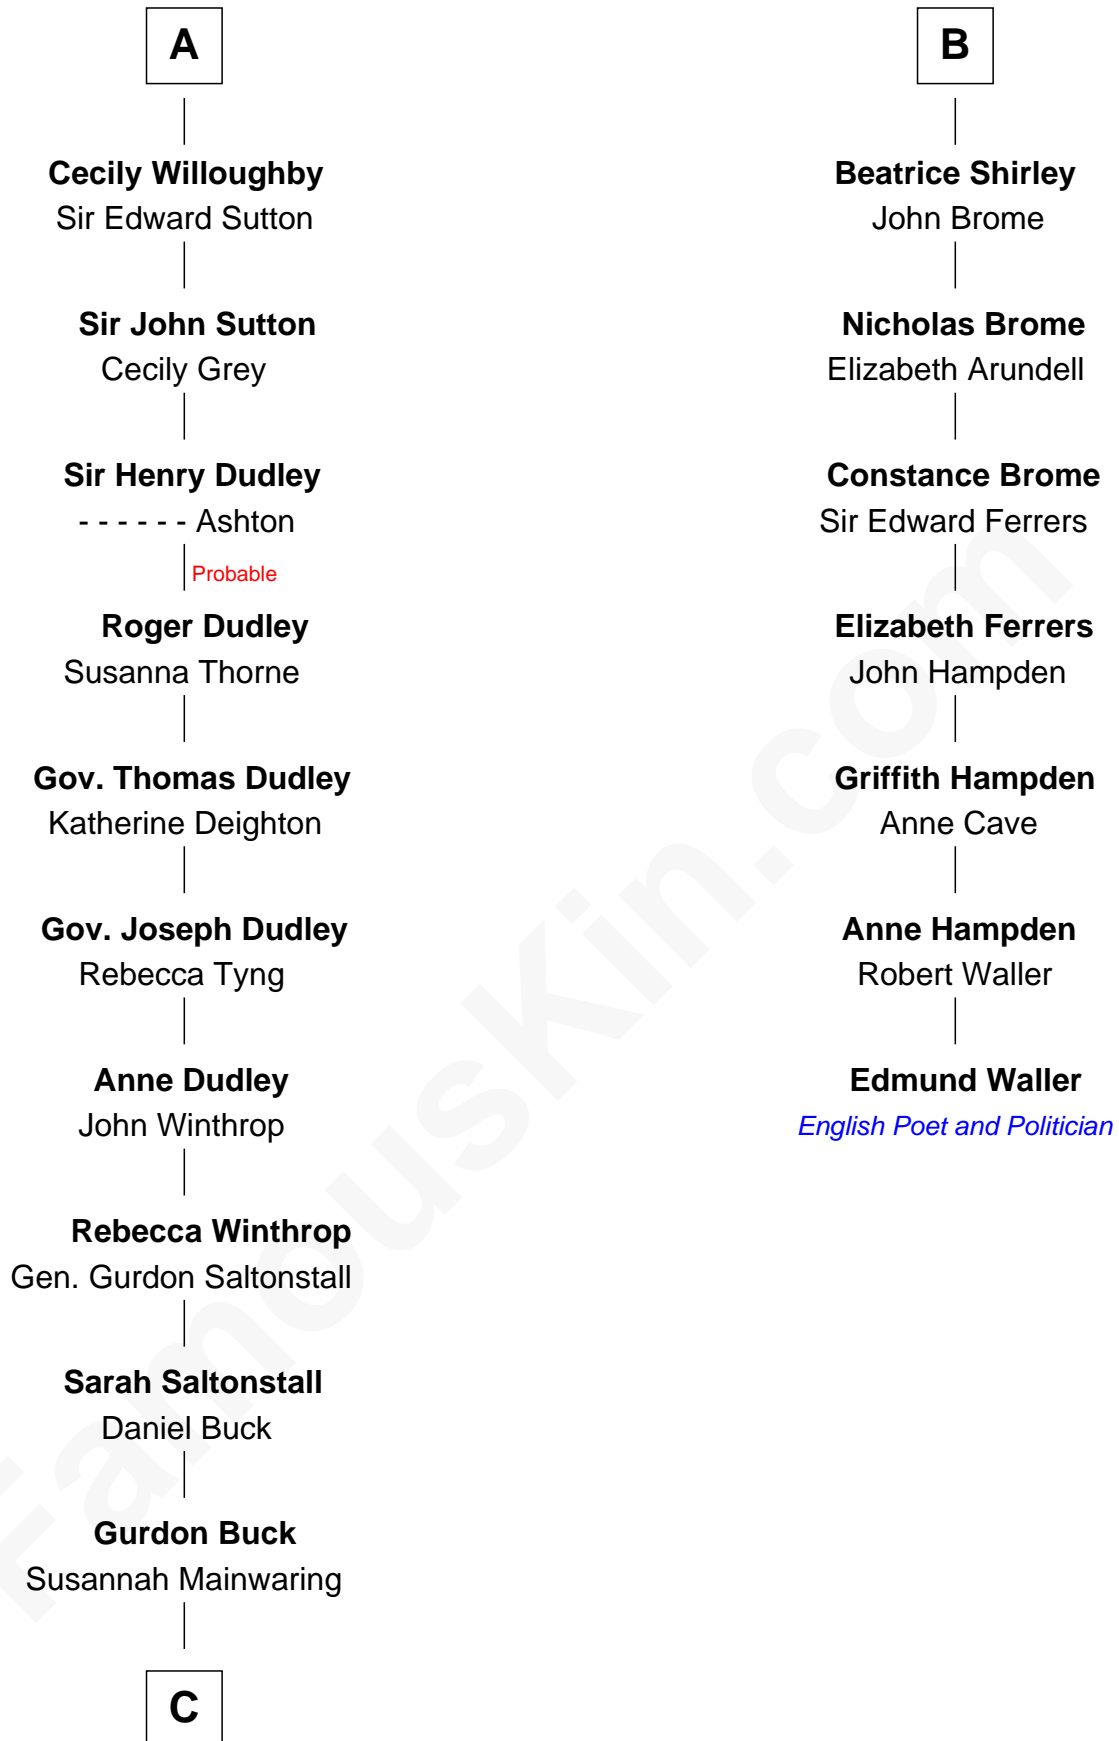

FamousKin.com

Relationship Chart of

Louis Auchincloss

Author

13th cousin 7 times removed of

Edmund Waller

English Poet and Politician

C

Elizabeth Buck
John Auchincloss

John Winthrop Auchincloss
Joanna Hone Russell

Joseph Howland Auchincloss
Priscilla Dixon Stanton

Louis Auchincloss
Author

FamousKin.com