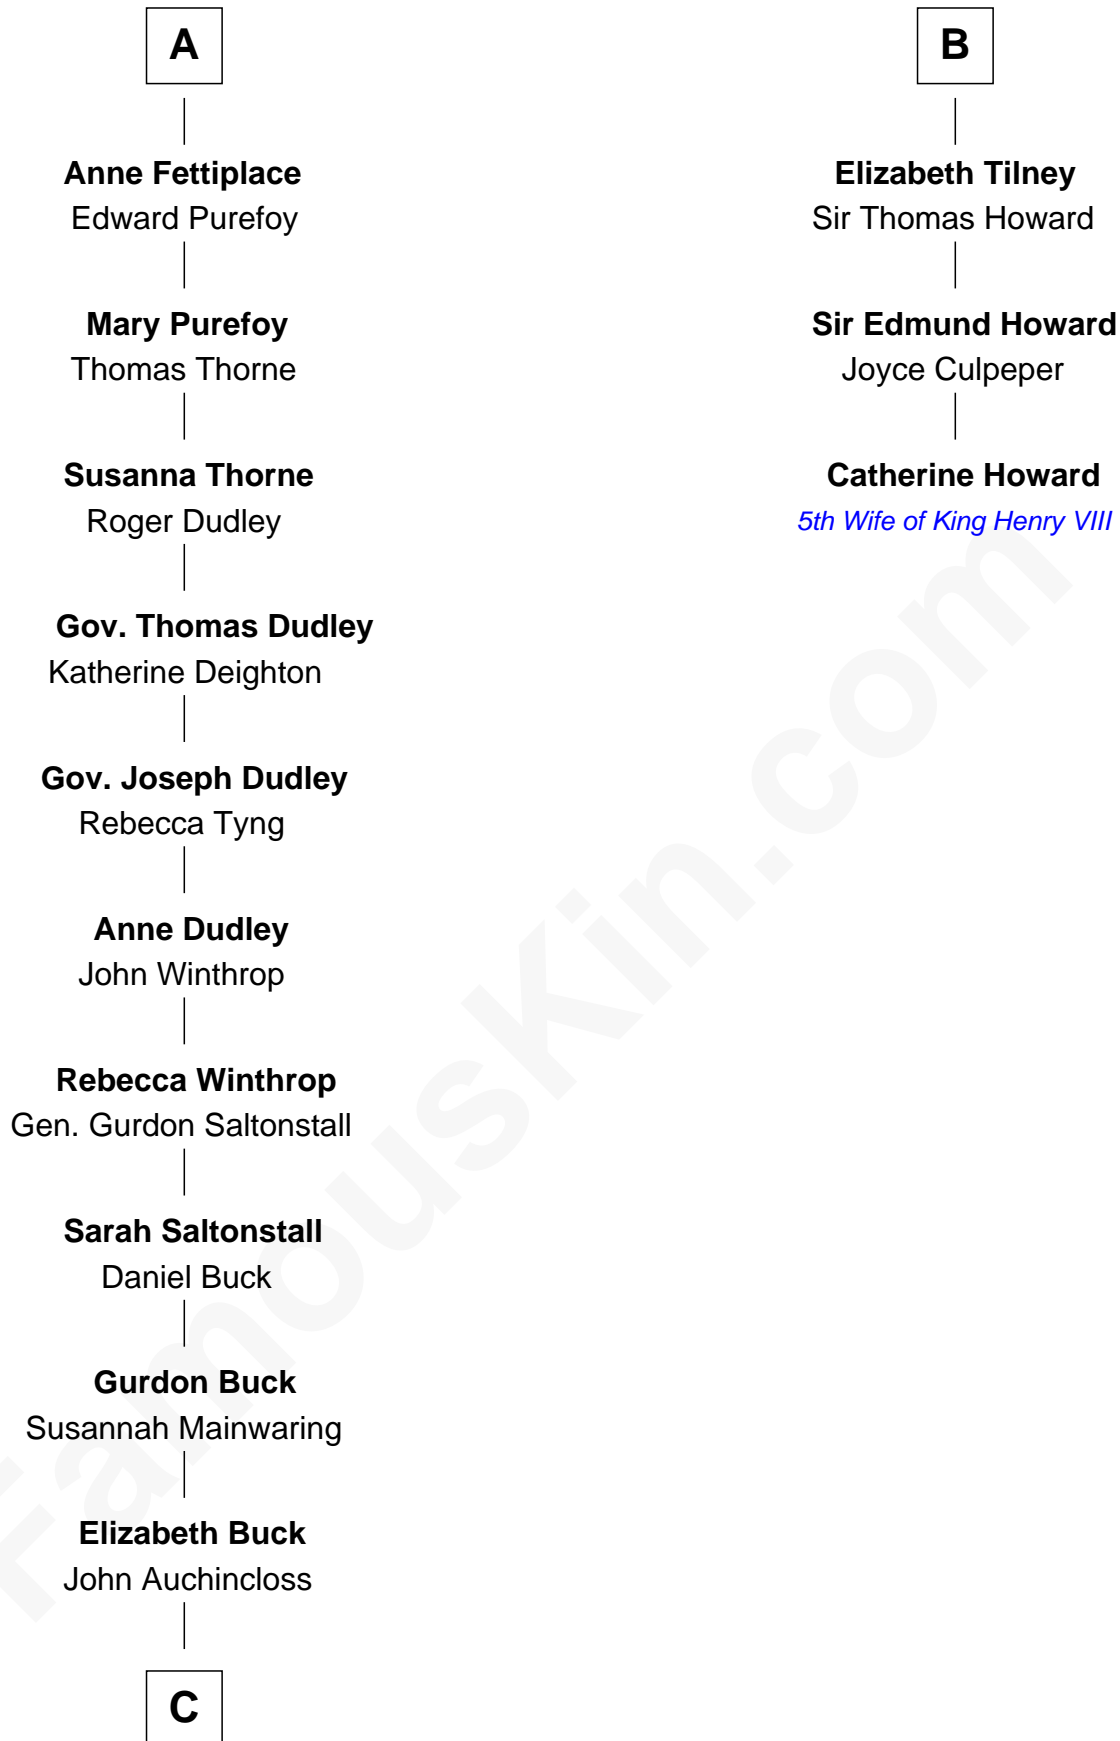

FamousKin.com

Relationship Chart of

Louis Auchincloss

Author

9th cousin 10 times removed of

Catherine Howard

5th Wife of King Henry VIII

C

John Winthrop Auchincloss

Joanna Hone Russell

Joseph Howland Auchincloss

Priscilla Dixon Stanton

Louis Auchincloss

Author

FamousKin.com