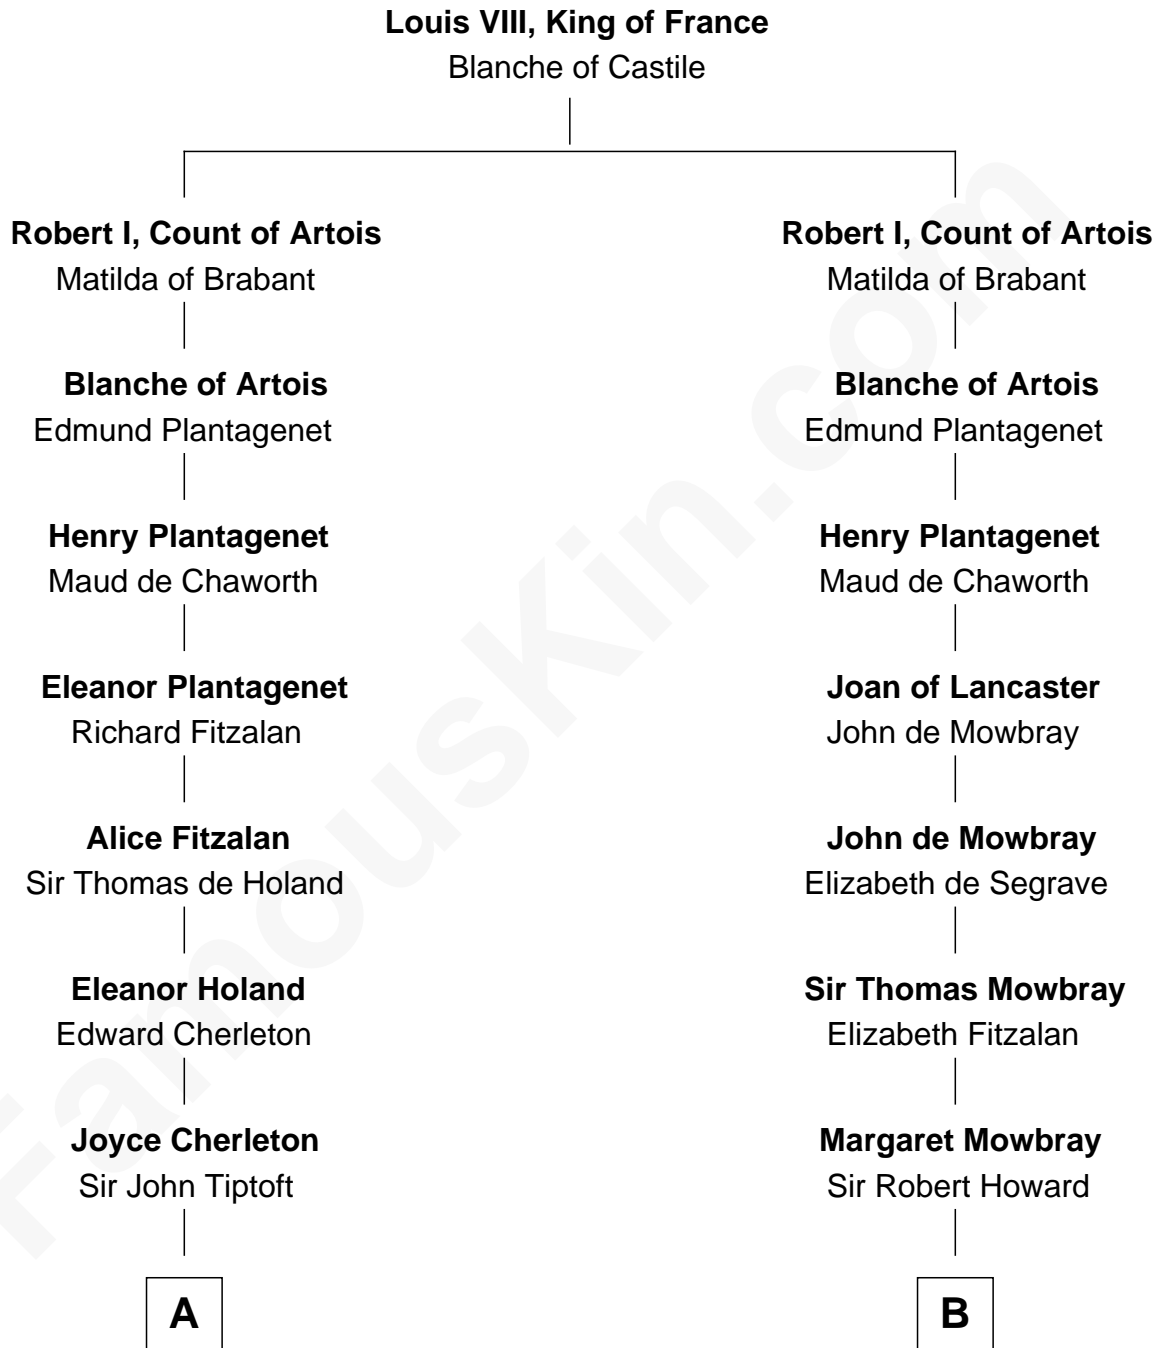

FamousKin.com
Relationship Chart of
Louis Auchincloss
Author

10th cousin 11 times removed of
Catherine Howard
5th Wife of King Henry VIII

C

—
Gurdon Buck

Susannah Mainwaring

—
Elizabeth Buck

John Auchincloss