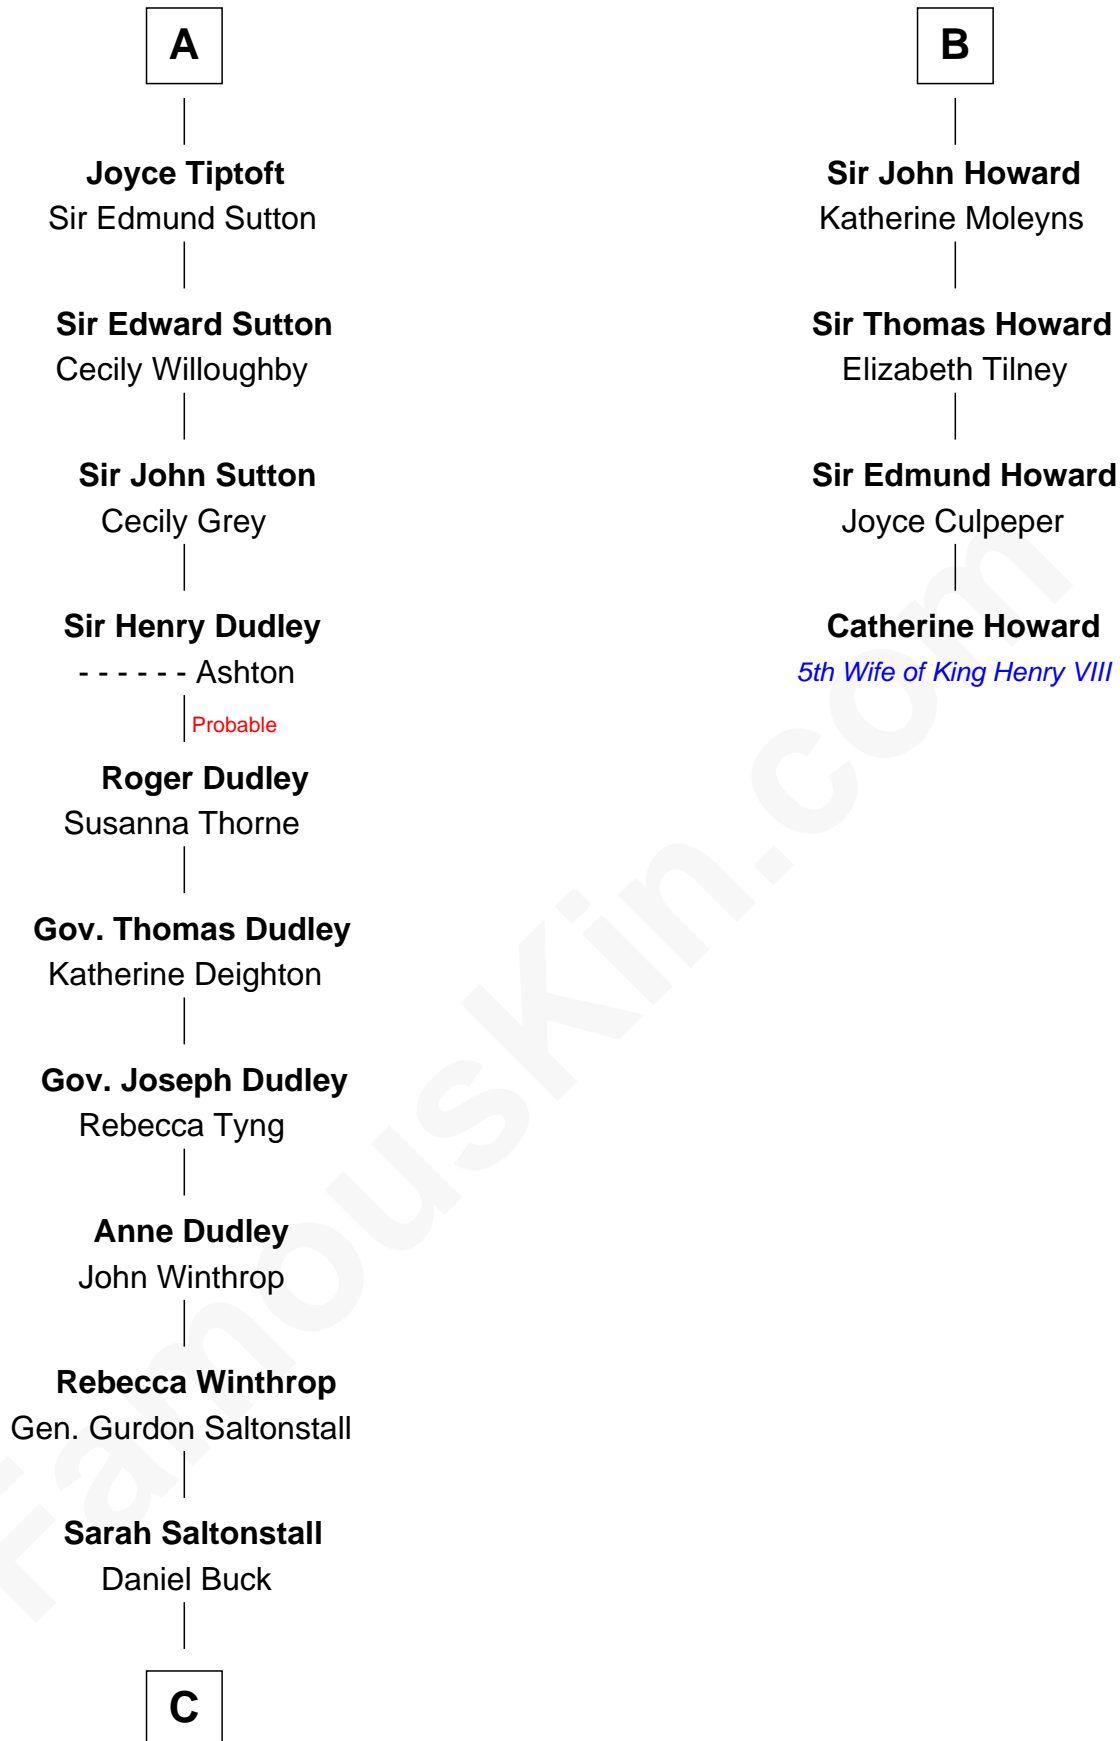

FamousKin.com
Relationship Chart of
Louis Auchincloss
Author

10th cousin 11 times removed of
Catherine Howard
5th Wife of King Henry VIII

C

—
Gurdon Buck

Susannah Mainwaring

—
Elizabeth Buck

John Auchincloss