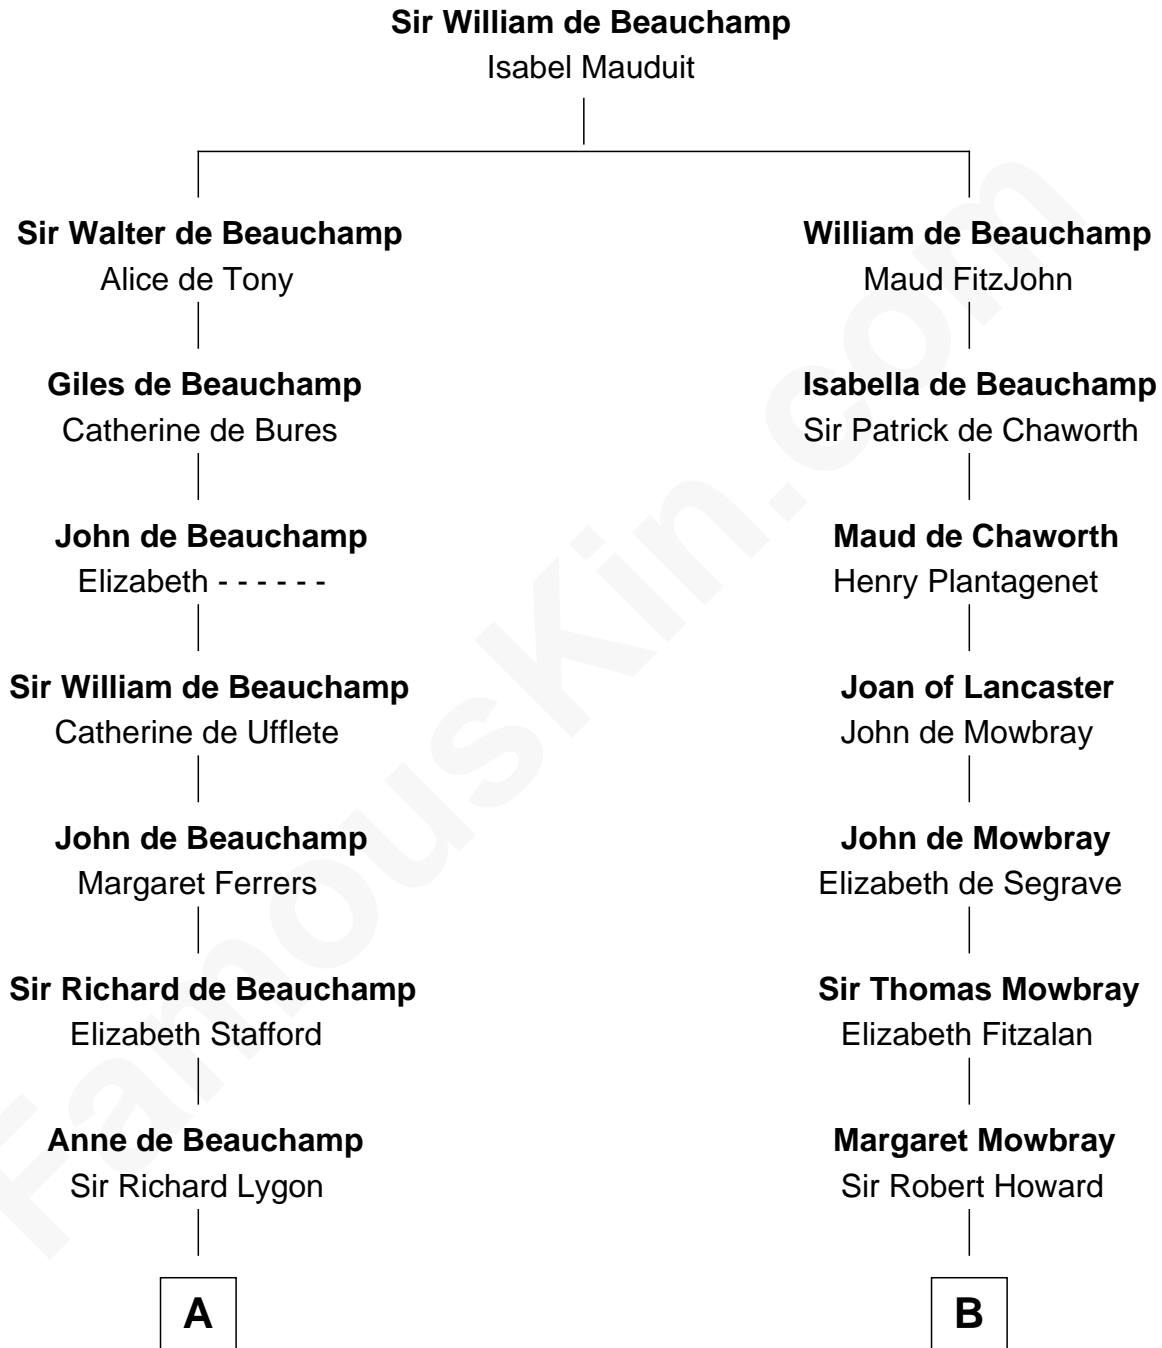

FamousKin.com
Relationship Chart of
Louis Auchincloss
Author

10th cousin 10 times removed of
Catherine Howard
5th Wife of King Henry VIII

C

—
Elizabeth Buck
John Auchincloss

—
John Winthrop Auchincloss
Joanna Hone Russell

—
Joseph Howland Auchincloss
Priscilla Dixon Stanton

—
Louis Auchincloss
Author

FamousKin.com