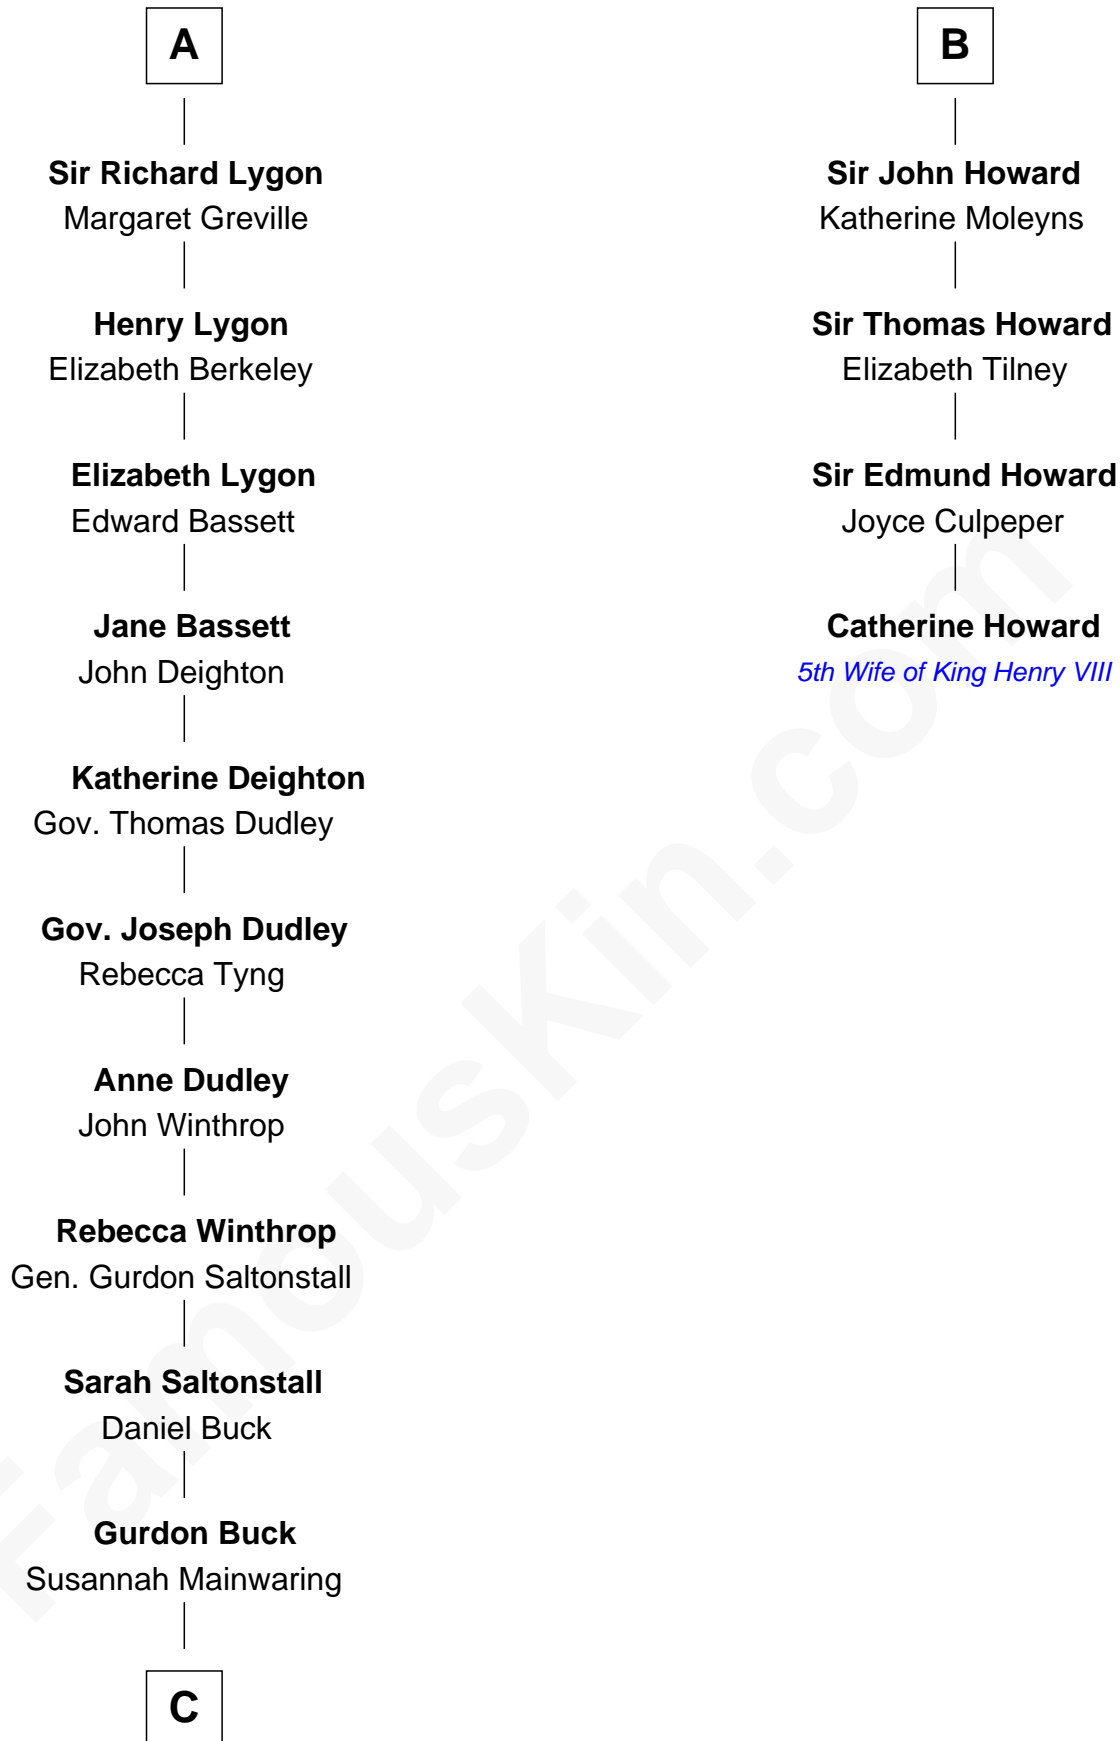

FamousKin.com
Relationship Chart of
Louis Auchincloss
Author

10th cousin 10 times removed of
Catherine Howard
5th Wife of King Henry VIII

C

—
Elizabeth Buck
John Auchincloss

—
John Winthrop Auchincloss
Joanna Hone Russell

—
Joseph Howland Auchincloss
Priscilla Dixon Stanton

—
Louis Auchincloss
Author

FamousKin.com