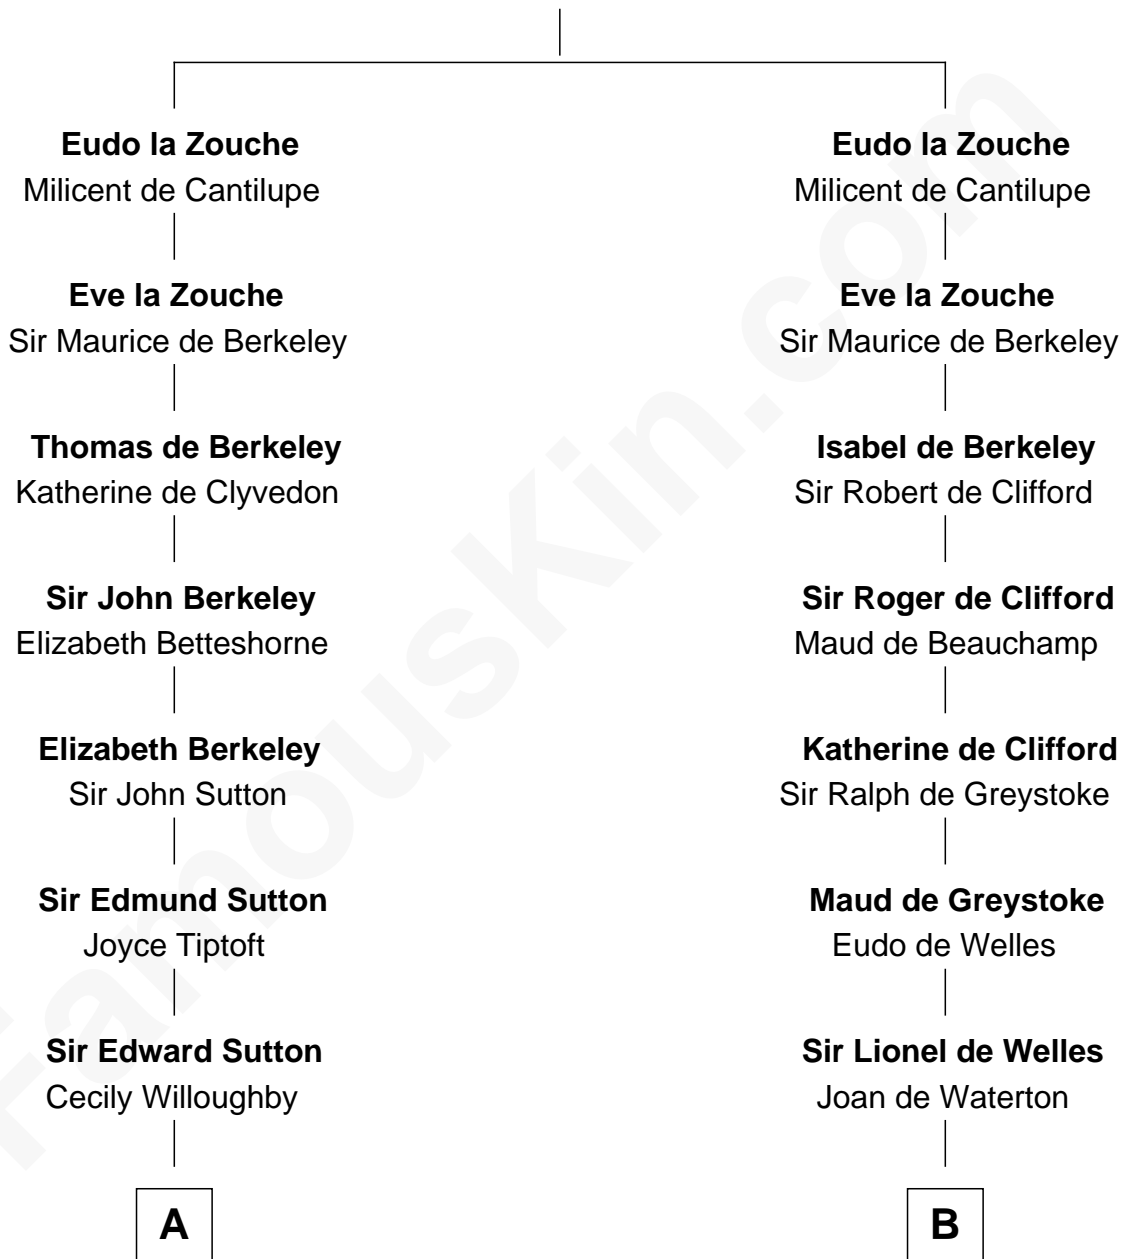

FamousKin.com Relationship Chart of

Louis Auchincloss

Author

19th cousin of

Ralph Waldo Emerson

American Poet

Roger la Zouche

Margaret - - - - -

FamousKin.com