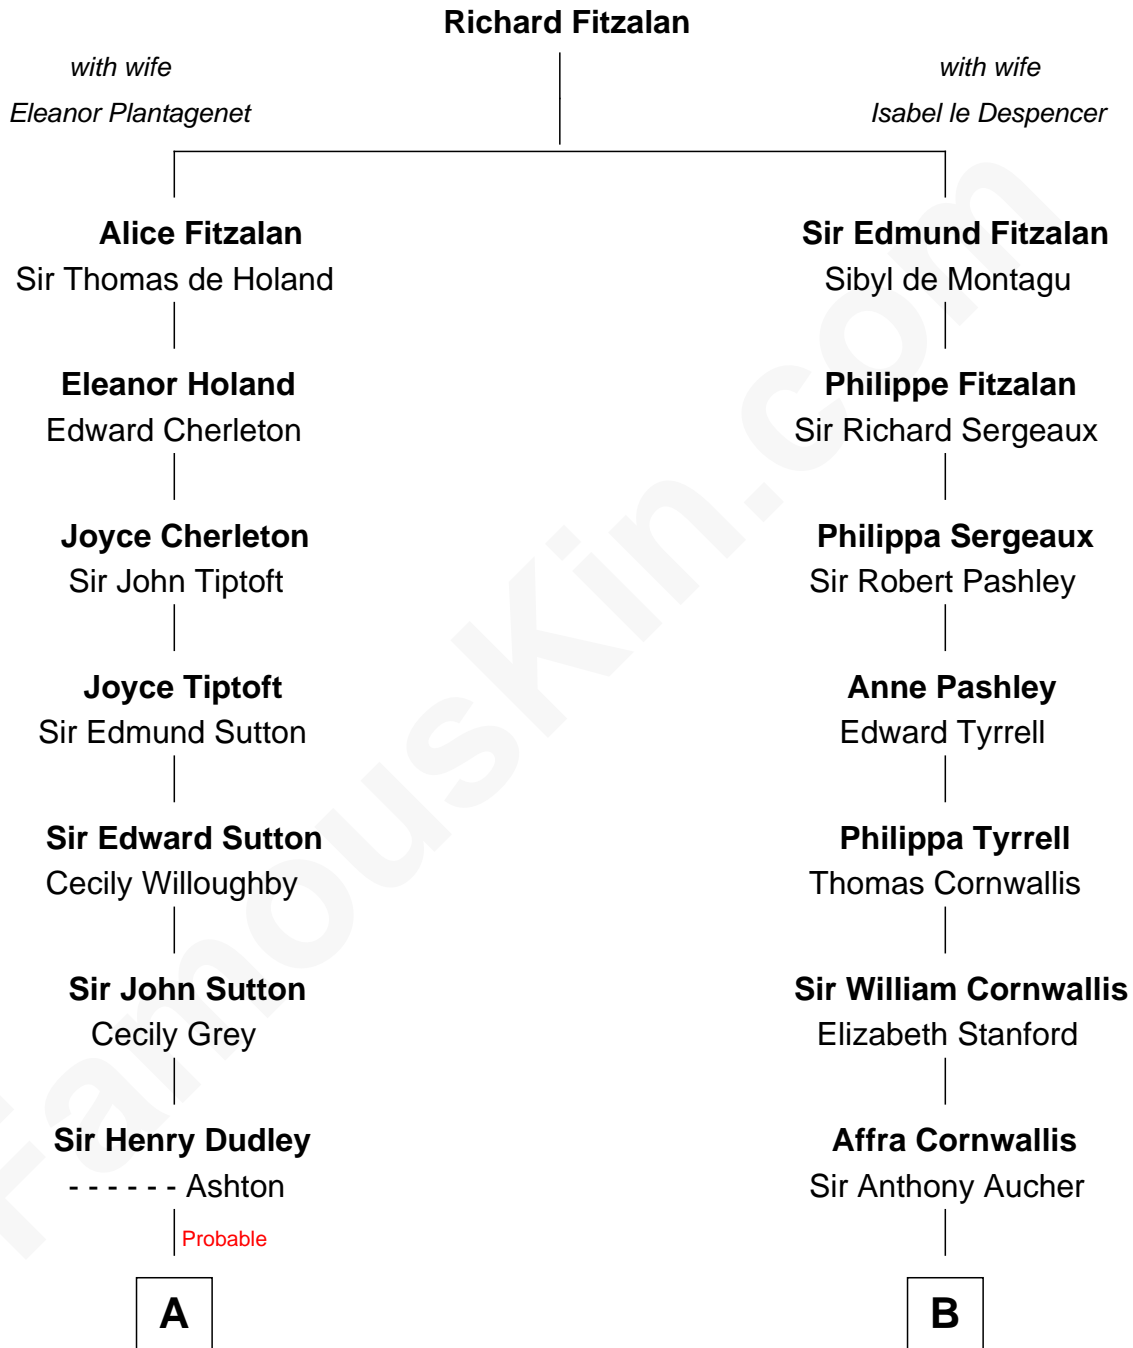

**FamousKin.com**  
**Relationship Chart of**  
**Louis Auchincloss**  
*Author*

17th cousin 4 times removed of  
**Admiral Richard Byrd**  
*Polar Explorer*

**C**

**Eliza Bolling West**  
Dr. Joel Walker Flood

**Col. Henry De La Warr Flood**  
Mary Elizabeth Trent

**Joel Walker Flood**  
Ella Faulkner

**Eleanor Bolling Flood**  
Richard Evelyn Byrd

**Admiral Richard Byrd**  
*Polar Explorer*

FamousKin.com