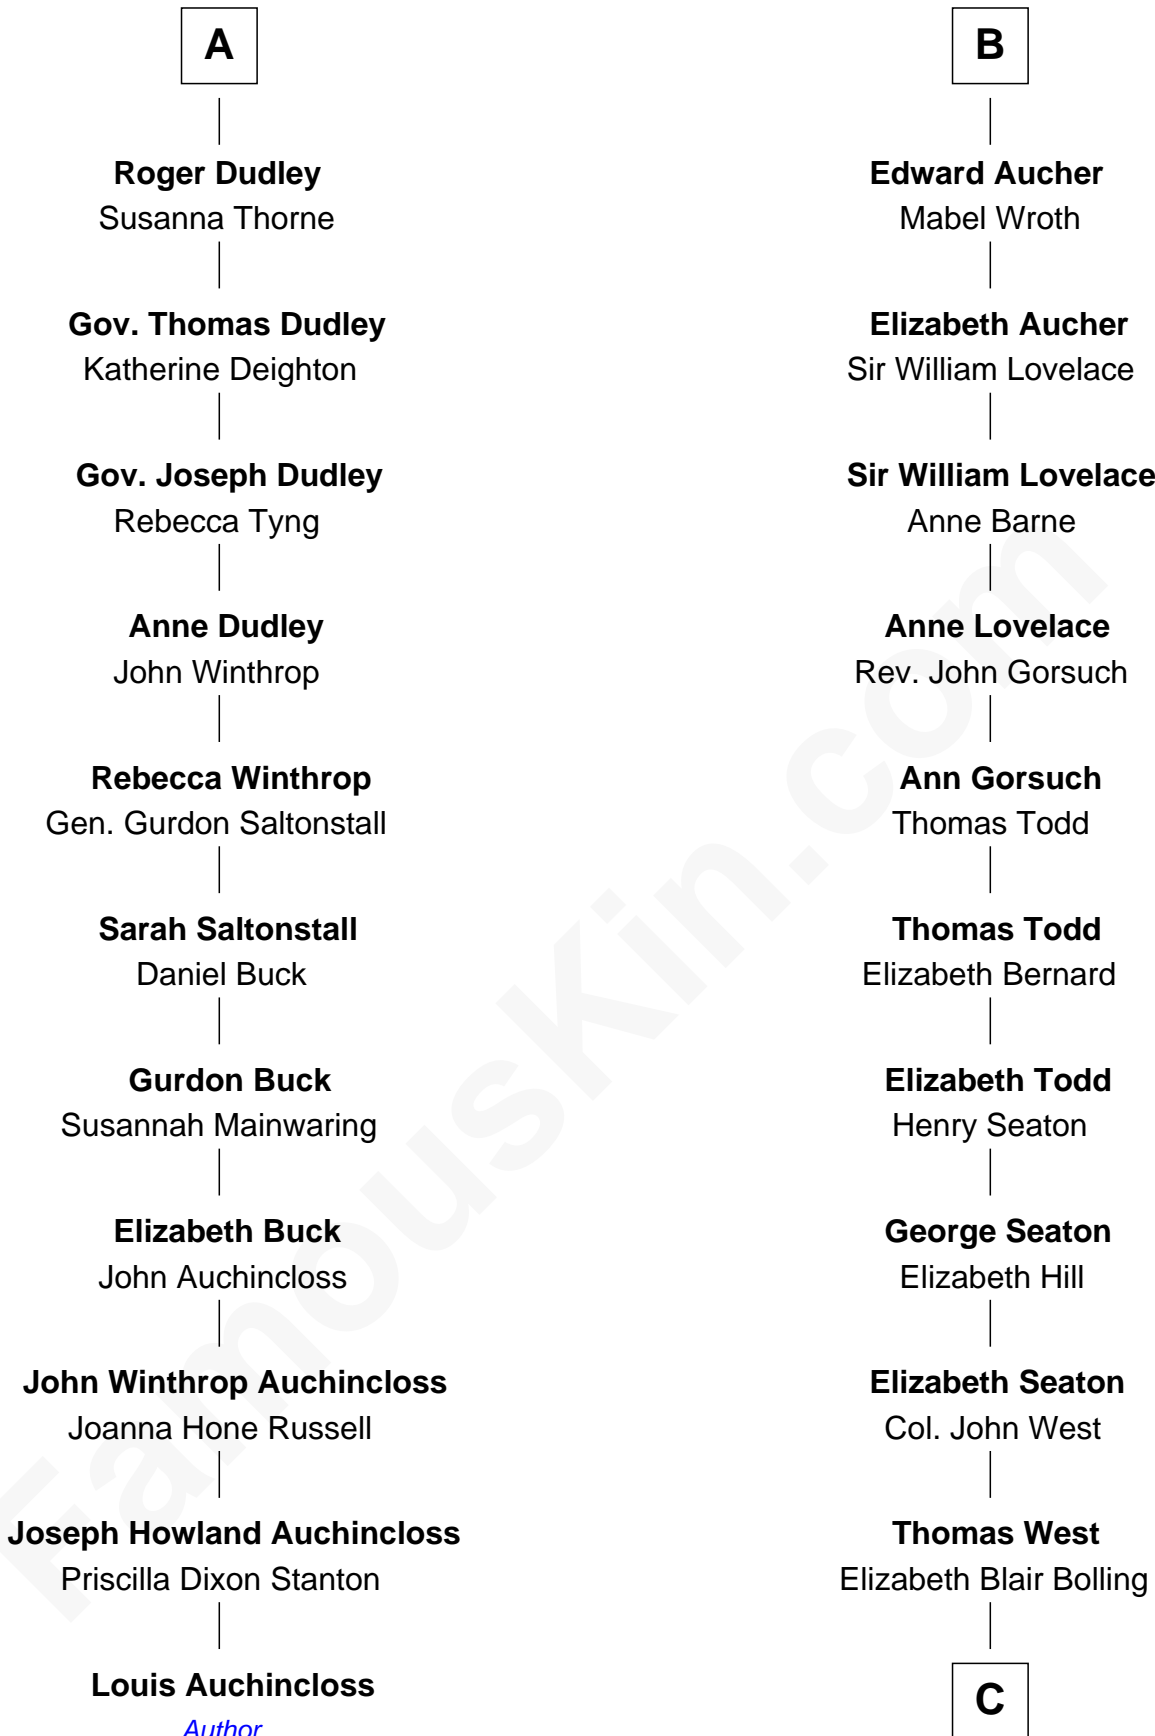

**FamousKin.com**  
**Relationship Chart of**  
**Louis Auchincloss**  
*Author*

17th cousin 4 times removed of  
**Admiral Richard Byrd**  
*Polar Explorer*

**C**

**Eliza Bolling West**  
Dr. Joel Walker Flood

**Col. Henry De La Warr Flood**  
Mary Elizabeth Trent

**Joel Walker Flood**  
Ella Faulkner

**Eleanor Bolling Flood**  
Richard Evelyn Byrd

**Admiral Richard Byrd**  
*Polar Explorer*

FamousKin.com