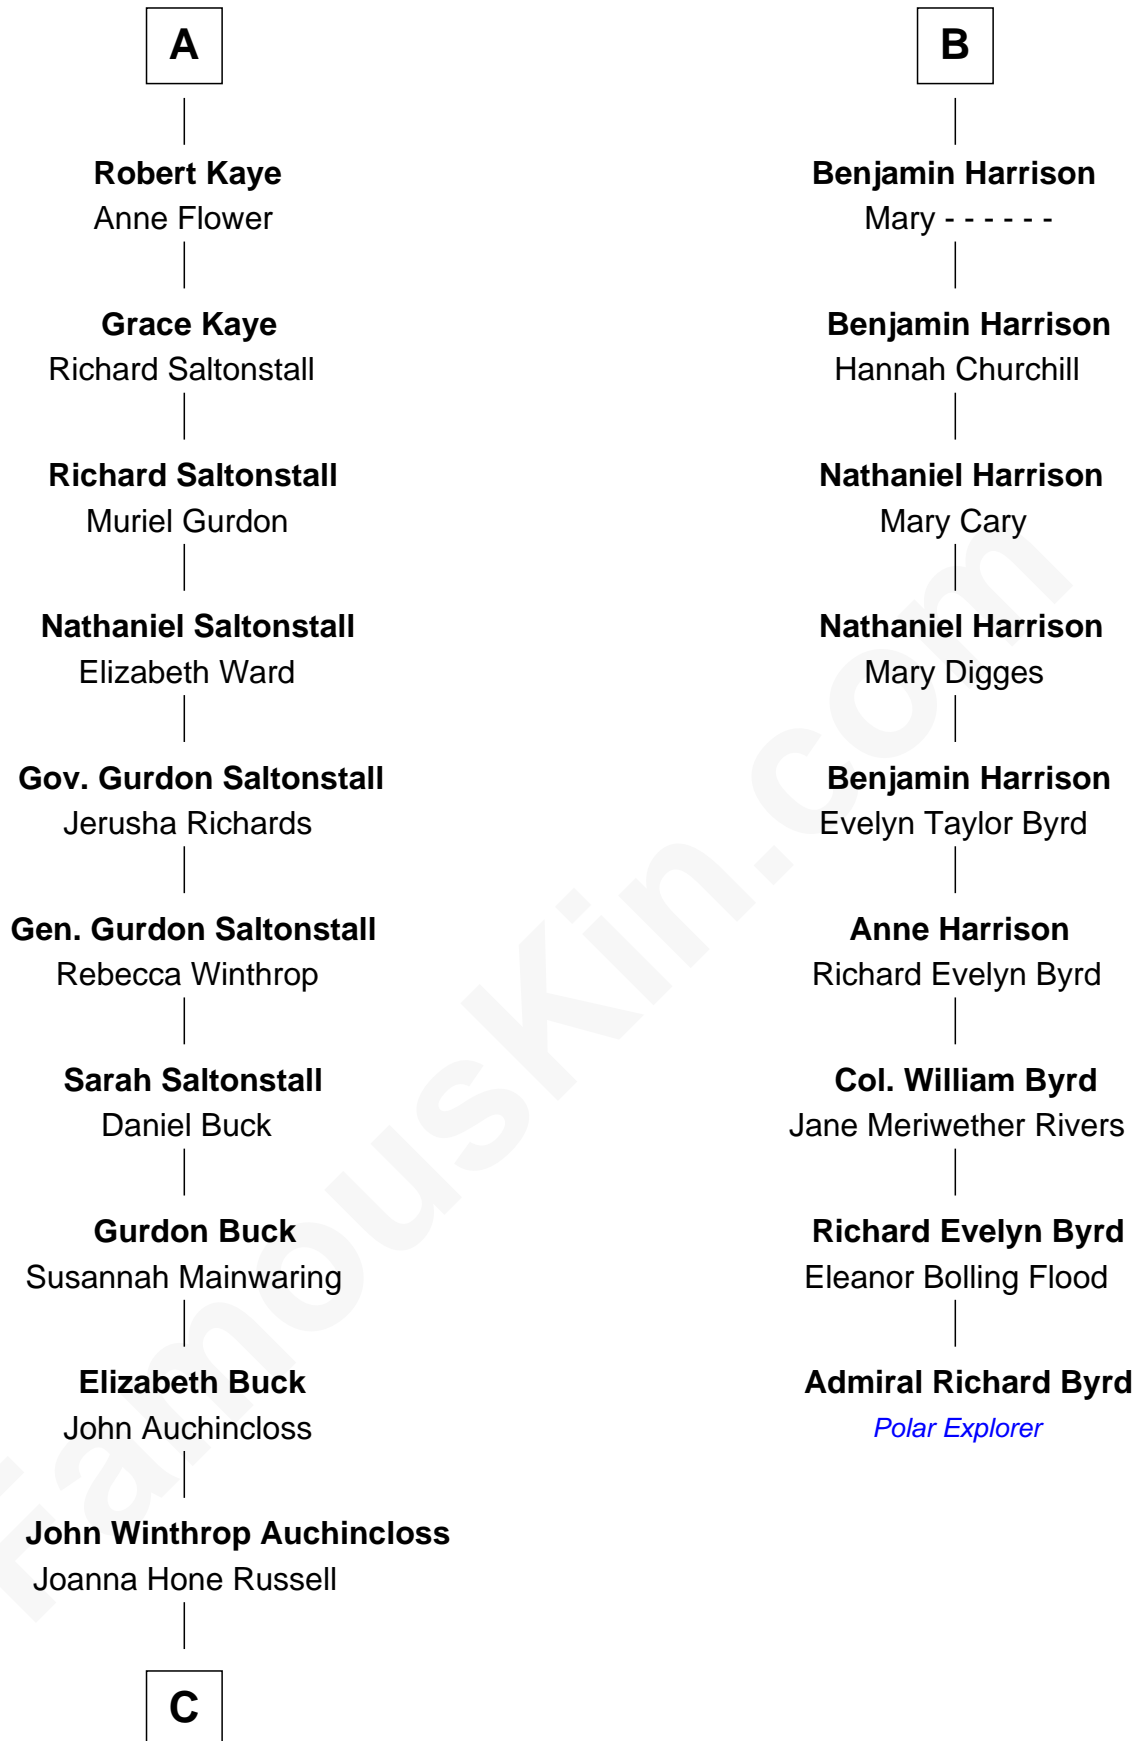

FamousKin.com

Relationship Chart of

Louis Auchincloss

Author

15th cousin 3 times removed of

Admiral Richard Byrd

Polar Explorer

Margaret de Stafford

Sir Ralph Neville

C

—
Joseph Howland Auchincloss

Priscilla Dixon Stanton

—
Louis Auchincloss

Author

FamousKin.com