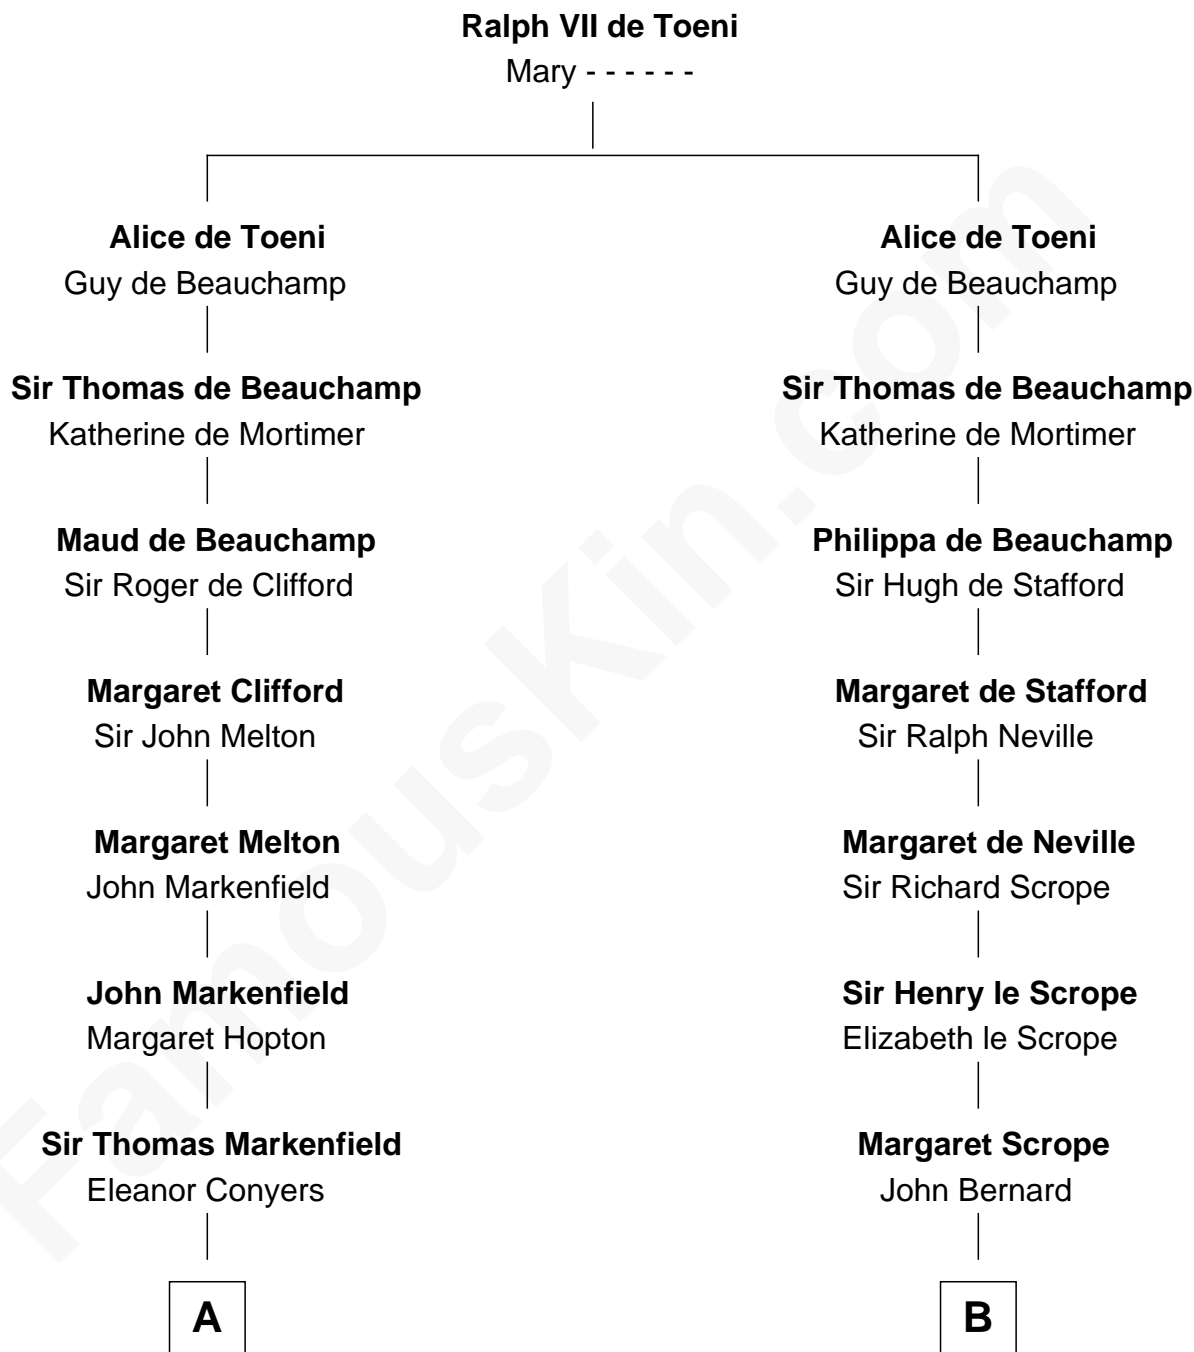

FamousKin.com

Relationship Chart of

Louis Auchincloss

Author

19th cousin 2 times removed of

Admiral Richard Byrd

Polar Explorer

C

Gurdon Buck
Susannah Mainwaring

Elizabeth Buck
John Auchincloss

John Winthrop Auchincloss
Joanna Hone Russell

Joseph Howland Auchincloss
Priscilla Dixon Stanton

Louis Auchincloss
Author

D

Col. William Byrd
Jane Meriwether Rivers

Richard Evelyn Byrd
Eleanor Bolling Flood

Admiral Richard Byrd
Polar Explorer

FamousKin.com