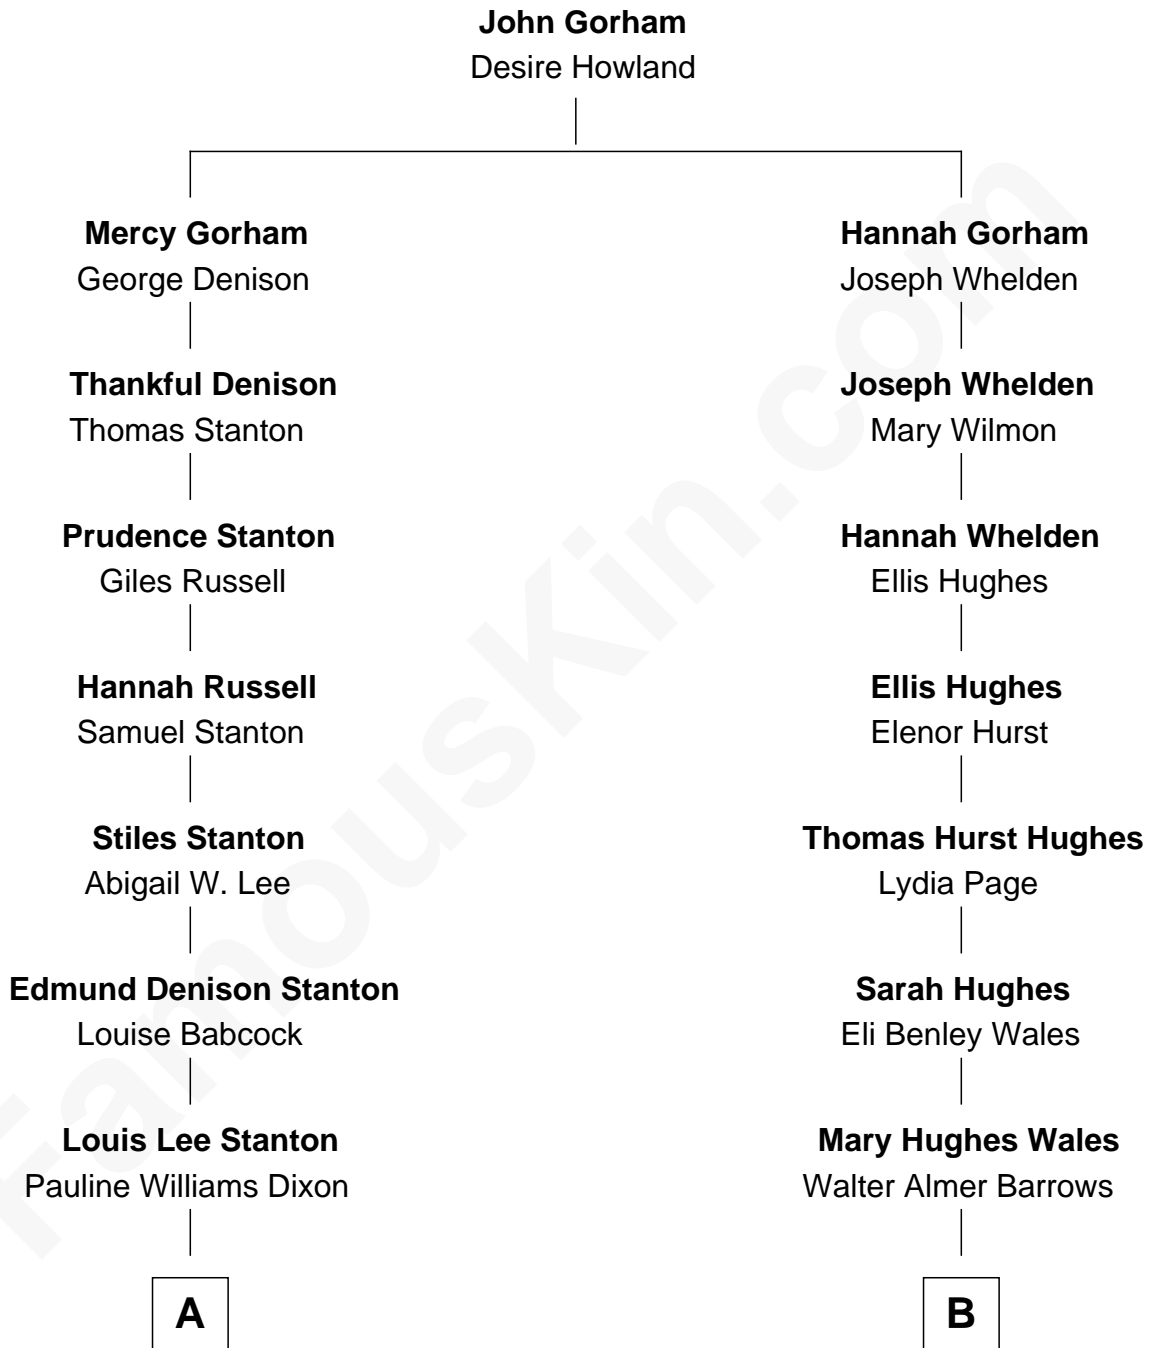

FamousKin.com
Relationship Chart of
Louis Auchincloss

Author

8th cousin 2 times removed of

Sydney Biddle Barrows

Mayflower Madam

A

Priscilla Dixon Stanton
Joseph Howland Auchincloss

Louis Auchincloss
Author

B

Walter Almer Barrows
Sarah Olive Byers

Donald Byers Barrows
Sydney Biddle

Donald Byers Barrows
Jeannette Ballantine

Sydney Biddle Barrows
Mayflower Madam