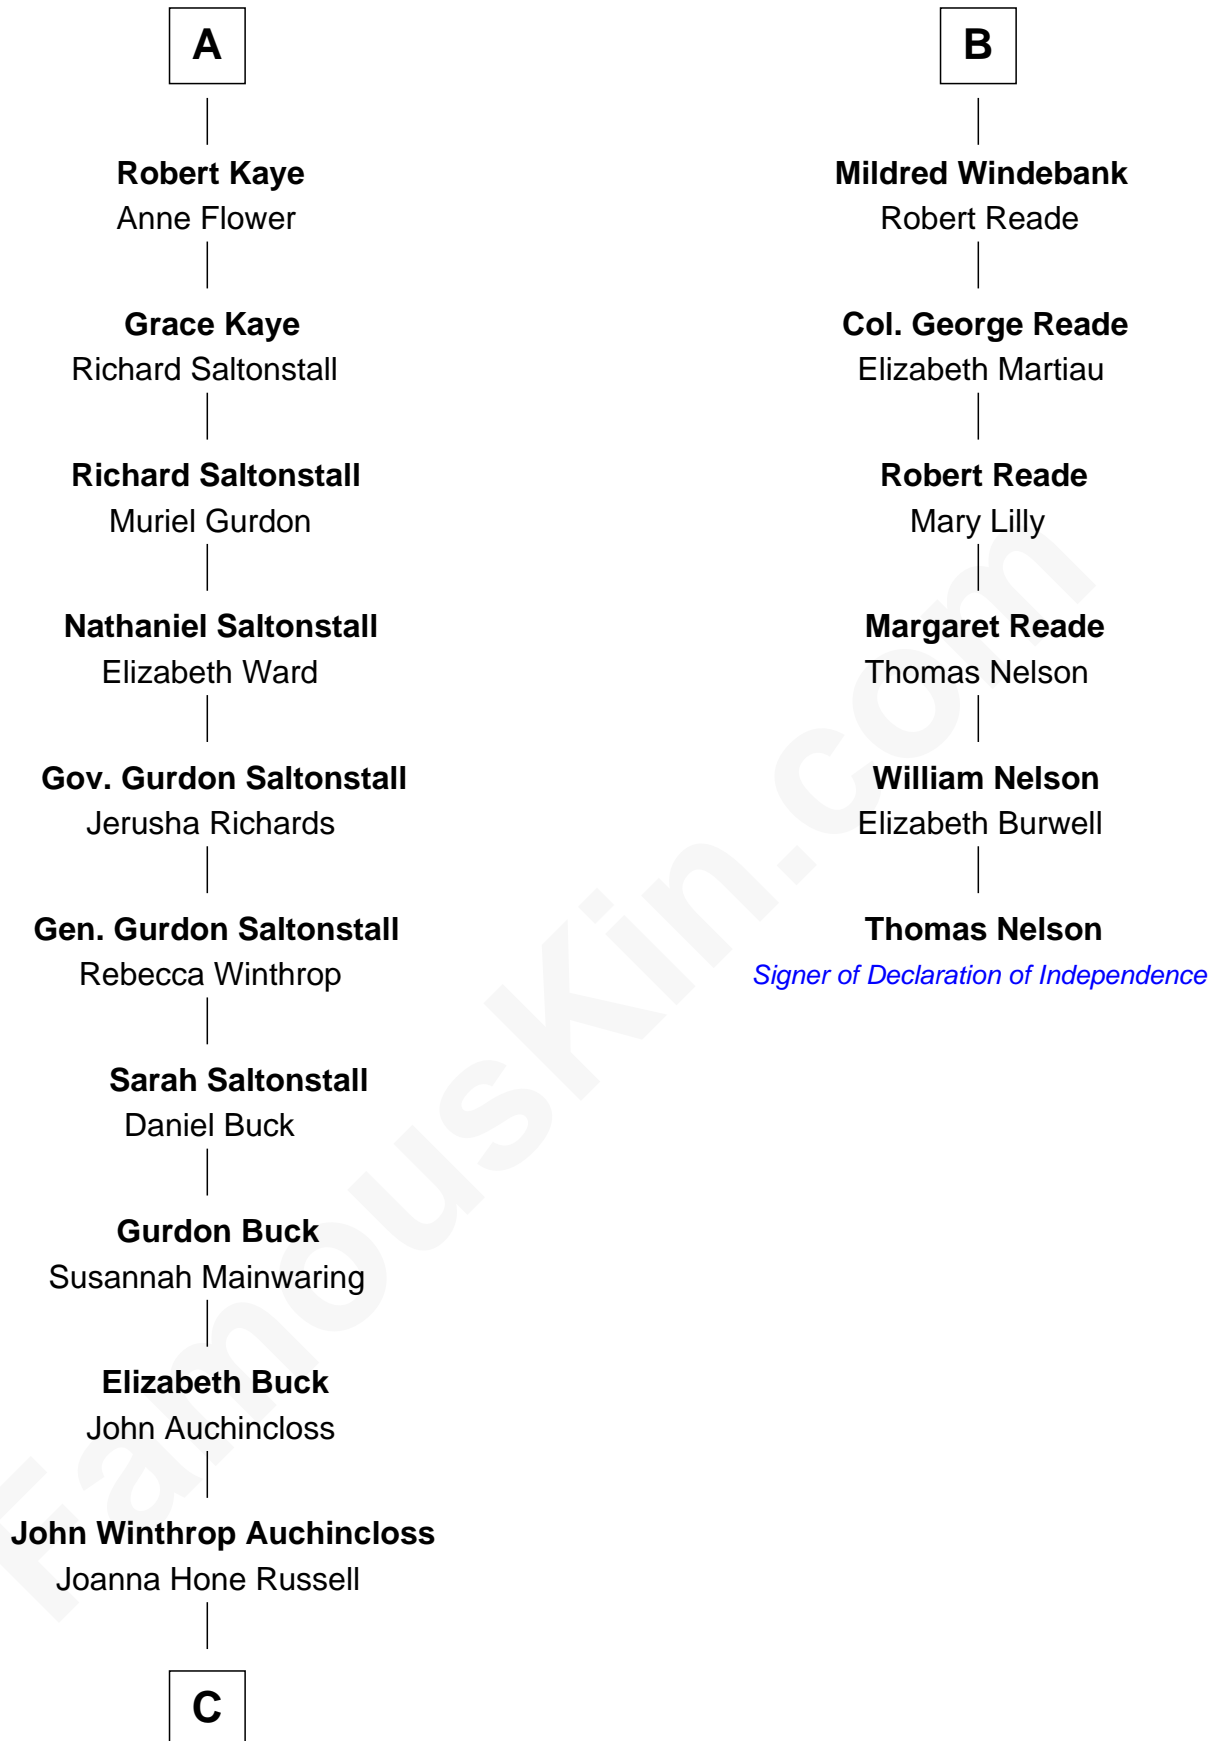

## Relationship Chart of

### Louis Auchincloss

Author

12th cousin 6 times removed of

### Thomas Nelson

Signer of the Declaration of Independence

**Sir Roger de Clifford**

Maud de Beauchamp

**C**

—  
**Joseph Howland Auchincloss**

Priscilla Dixon Stanton

—  
**Louis Auchincloss**