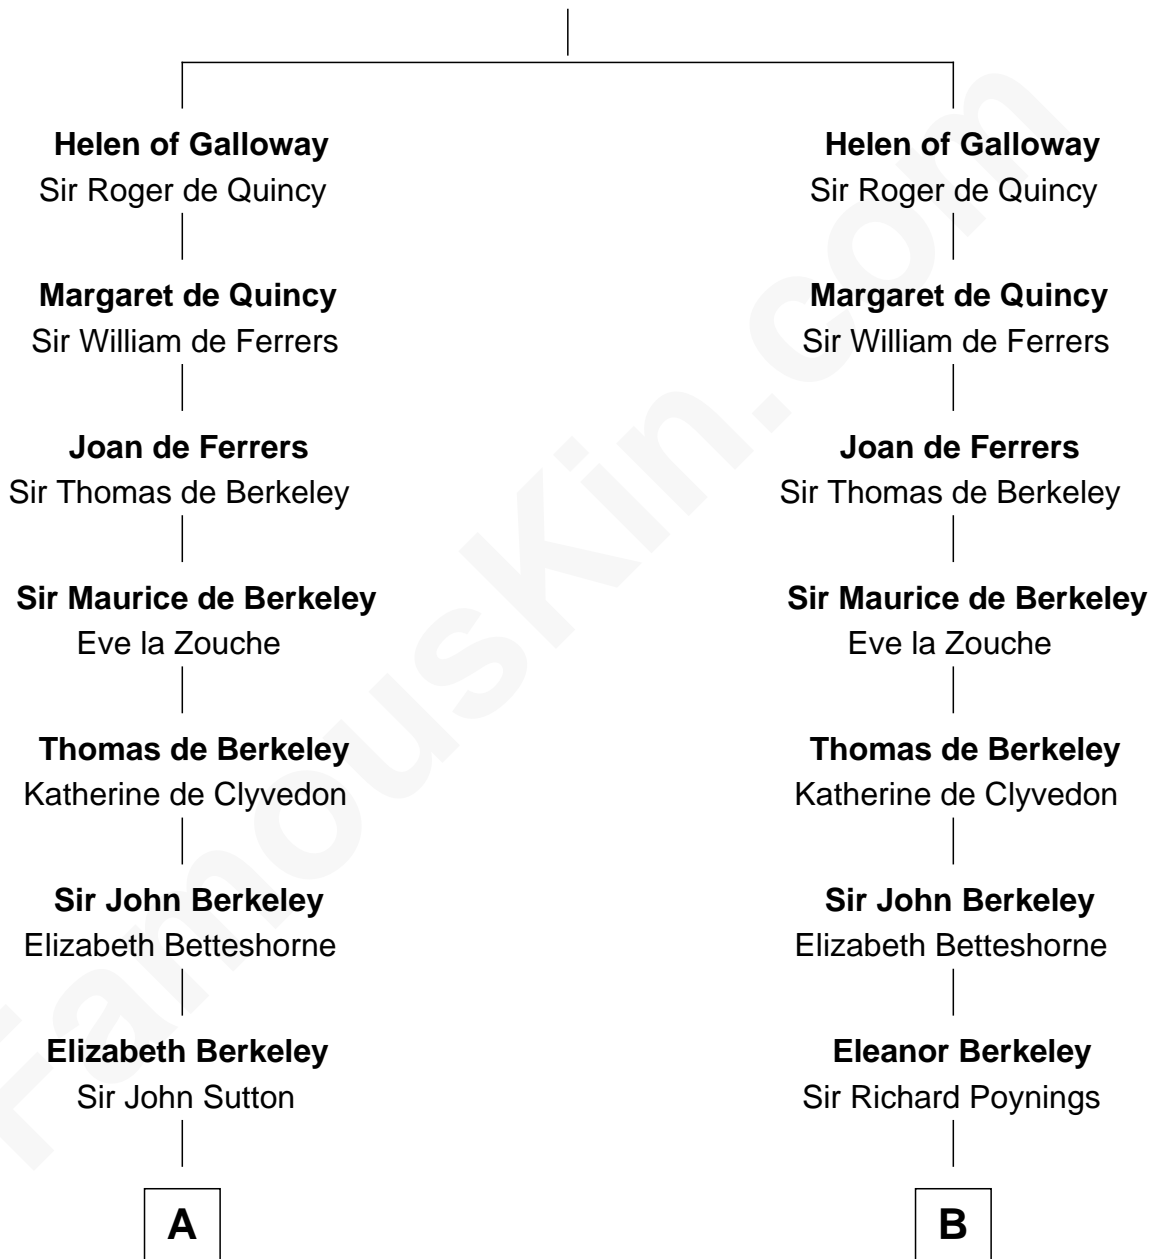

## Relationship Chart of

### Louis Auchincloss

Author

17th cousin 4 times removed of

### Thomas Nelson

Signer of the Declaration of Independence

**Alan of Galloway**

Helen de l'Isle

**C**

—  
**Gurdon Buck**

Susannah Mainwaring

—  
**Elizabeth Buck**