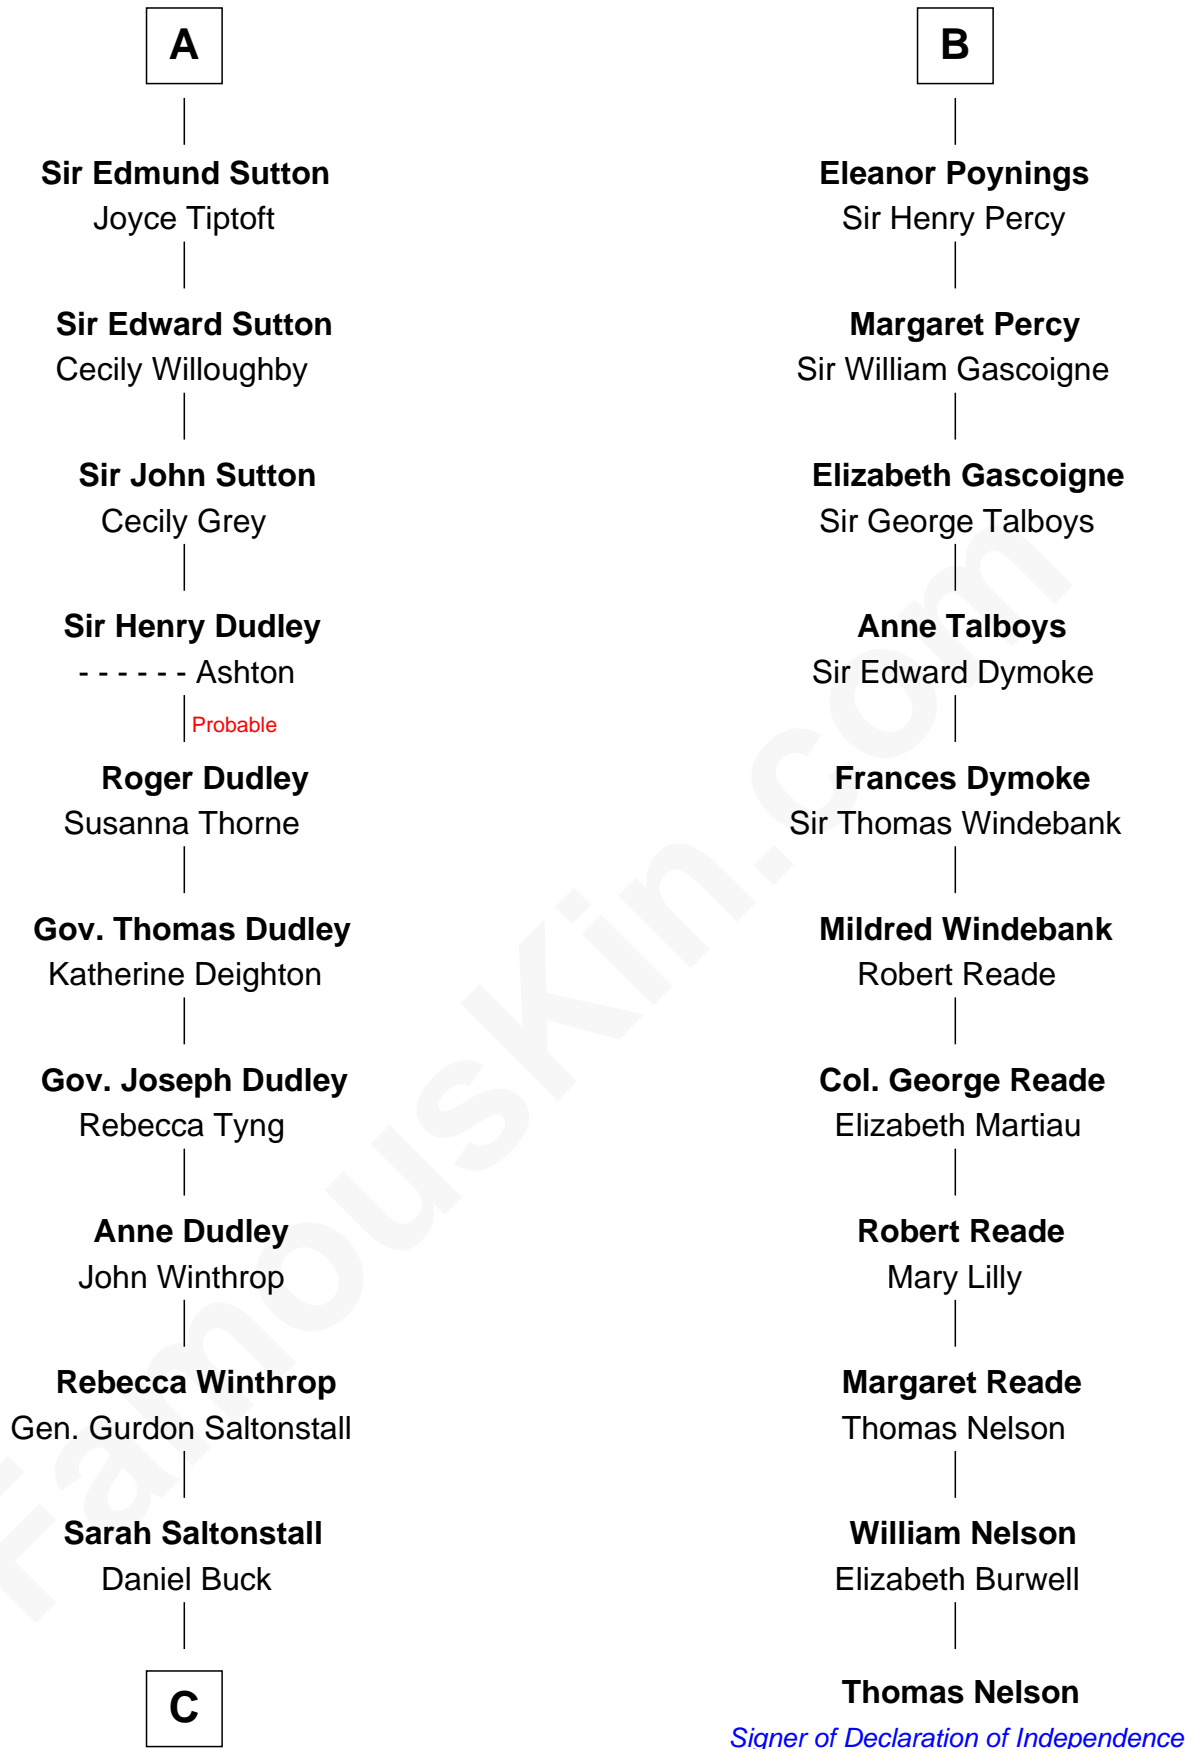

## Relationship Chart of

### Louis Auchincloss

Author

17th cousin 4 times removed of

### Thomas Nelson

Signer of the Declaration of Independence

**Alan of Galloway**

Helen de l'Isle

**C**

—  
**Gurdon Buck**

Susannah Mainwaring

—  
**Elizabeth Buck**