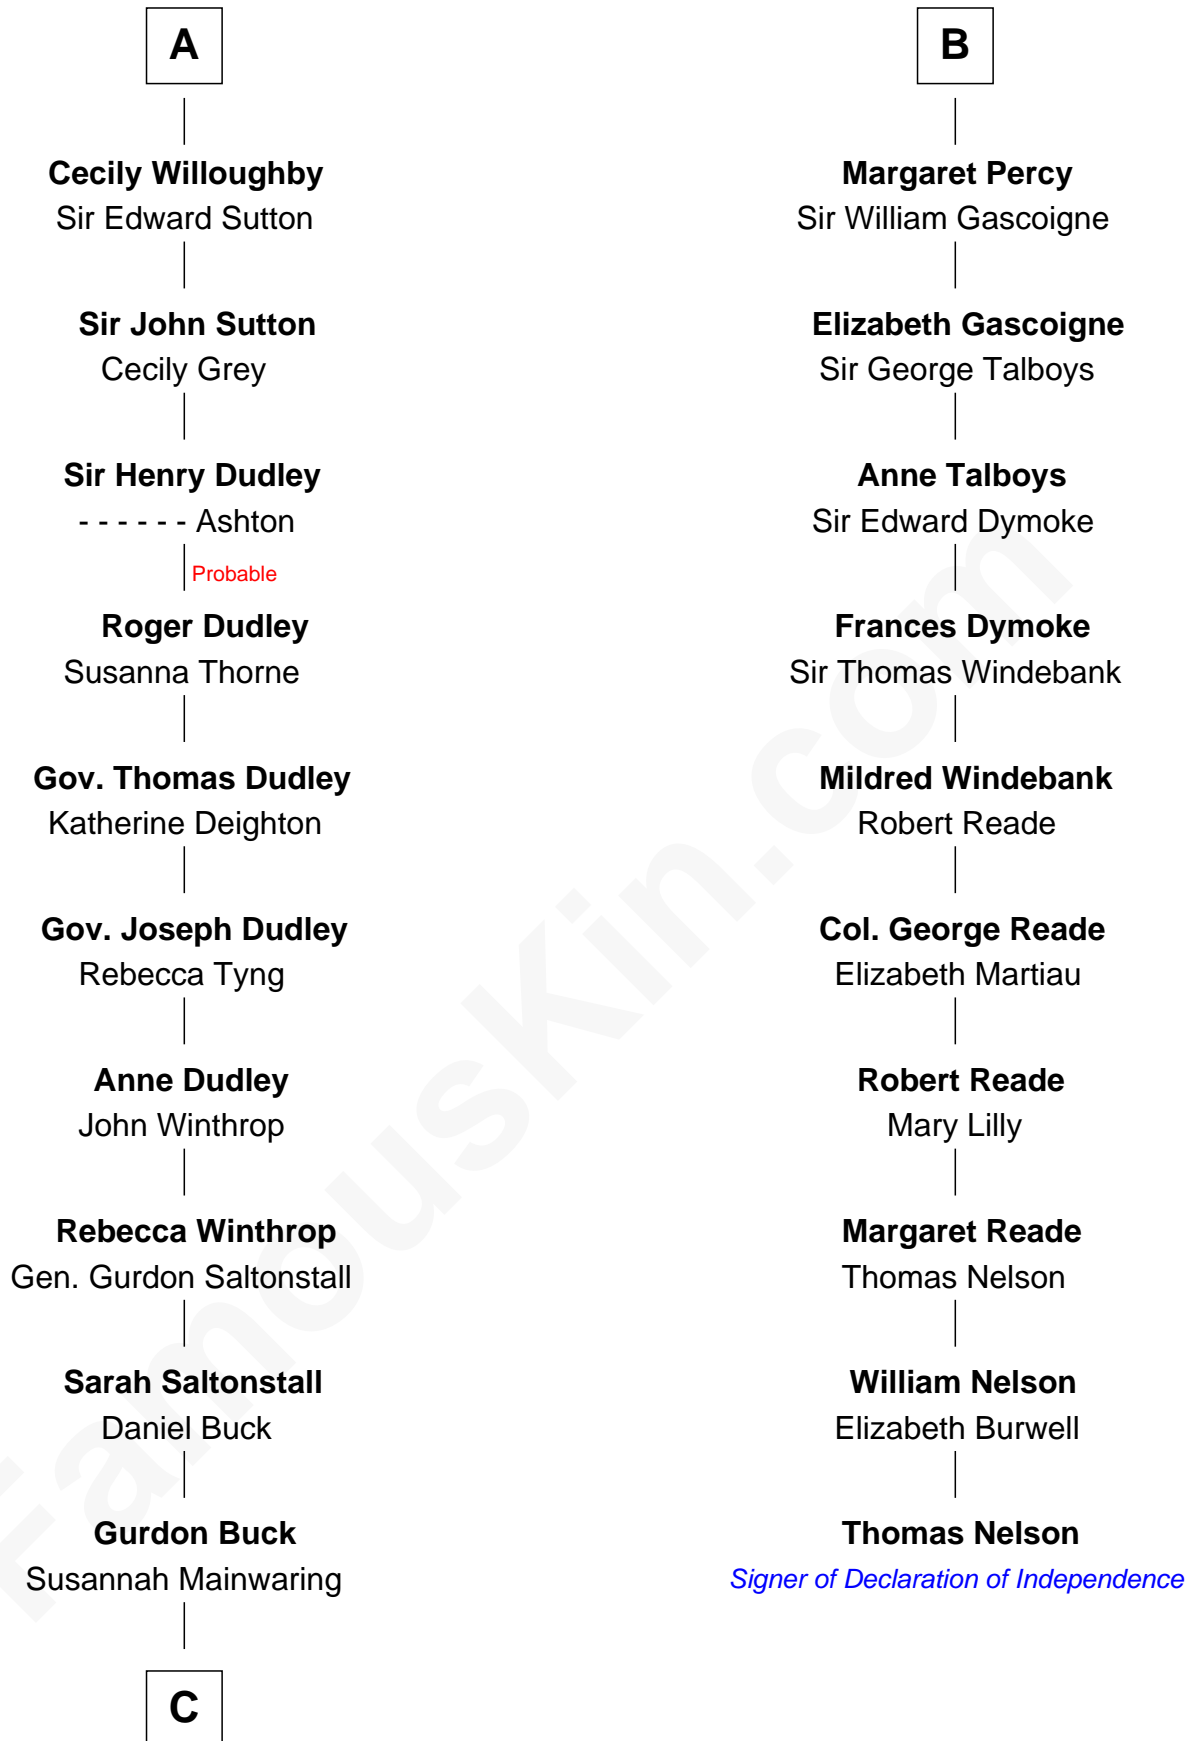

## Relationship Chart of

### Louis Auchincloss

Author

16th cousin 4 times removed of

### Thomas Nelson

Signer of the Declaration of Independence

**C**

**Elizabeth Buck**  
John Auchincloss

**John Winthrop Auchincloss**  
Joanna Hone Russell

**Joseph Howland Auchincloss**  
Priscilla Dixon Stanton