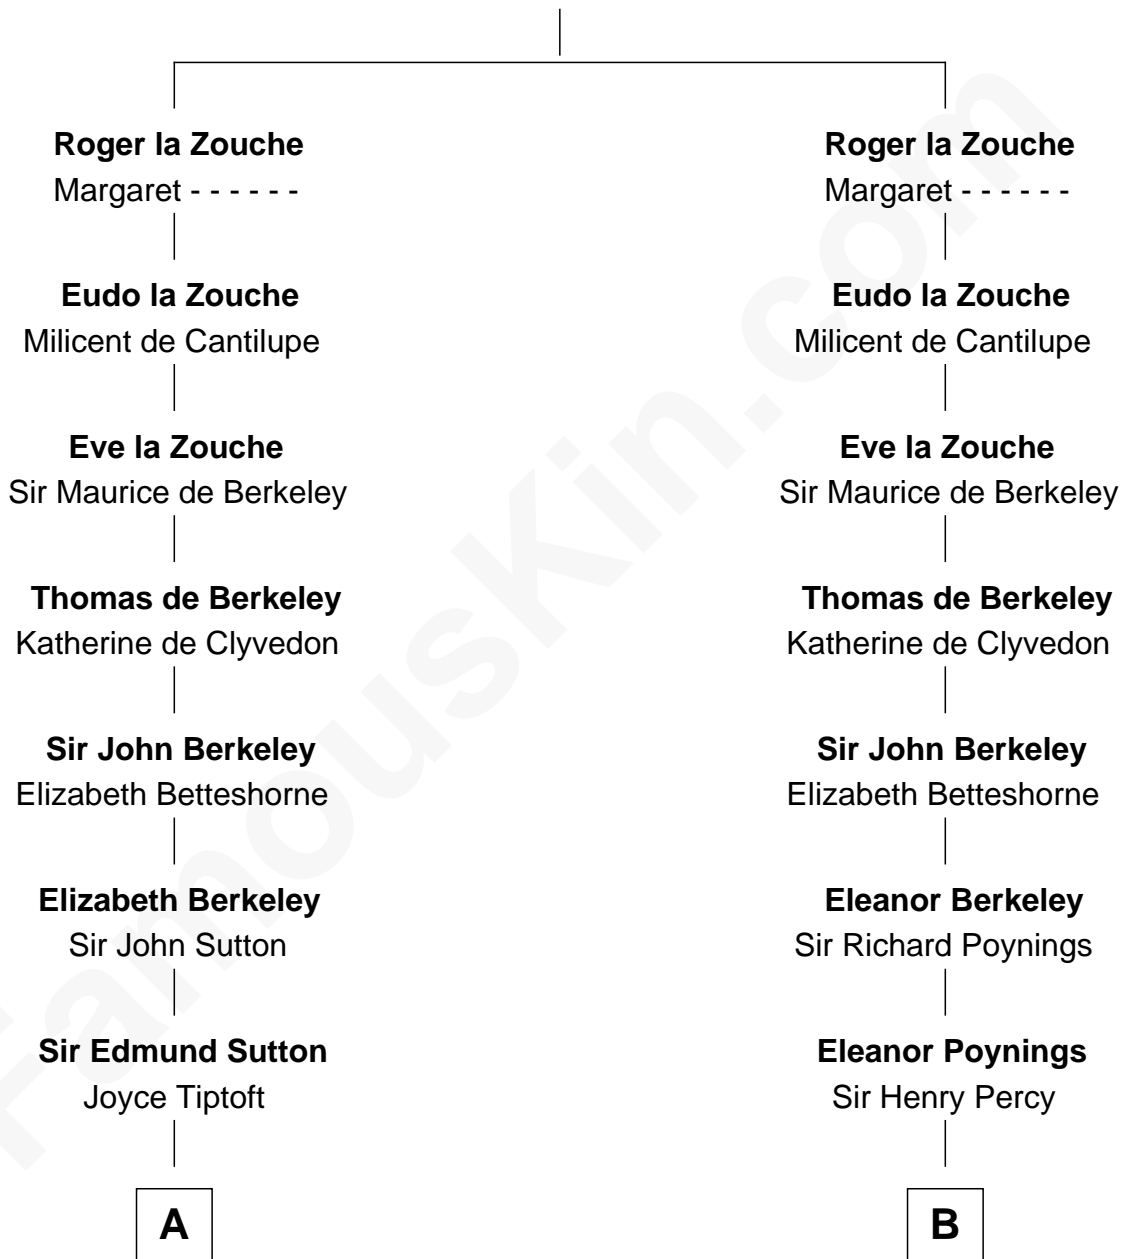

## Relationship Chart of

### Louis Auchincloss

Author

16th cousin 4 times removed of

### Thomas Nelson

Signer of the Declaration of Independence

**Alan la Zouche**

Alice de Belmeis

**C**

**Elizabeth Buck**  
John Auchincloss

**John Winthrop Auchincloss**  
Joanna Hone Russell

**Joseph Howland Auchincloss**  
Priscilla Dixon Stanton