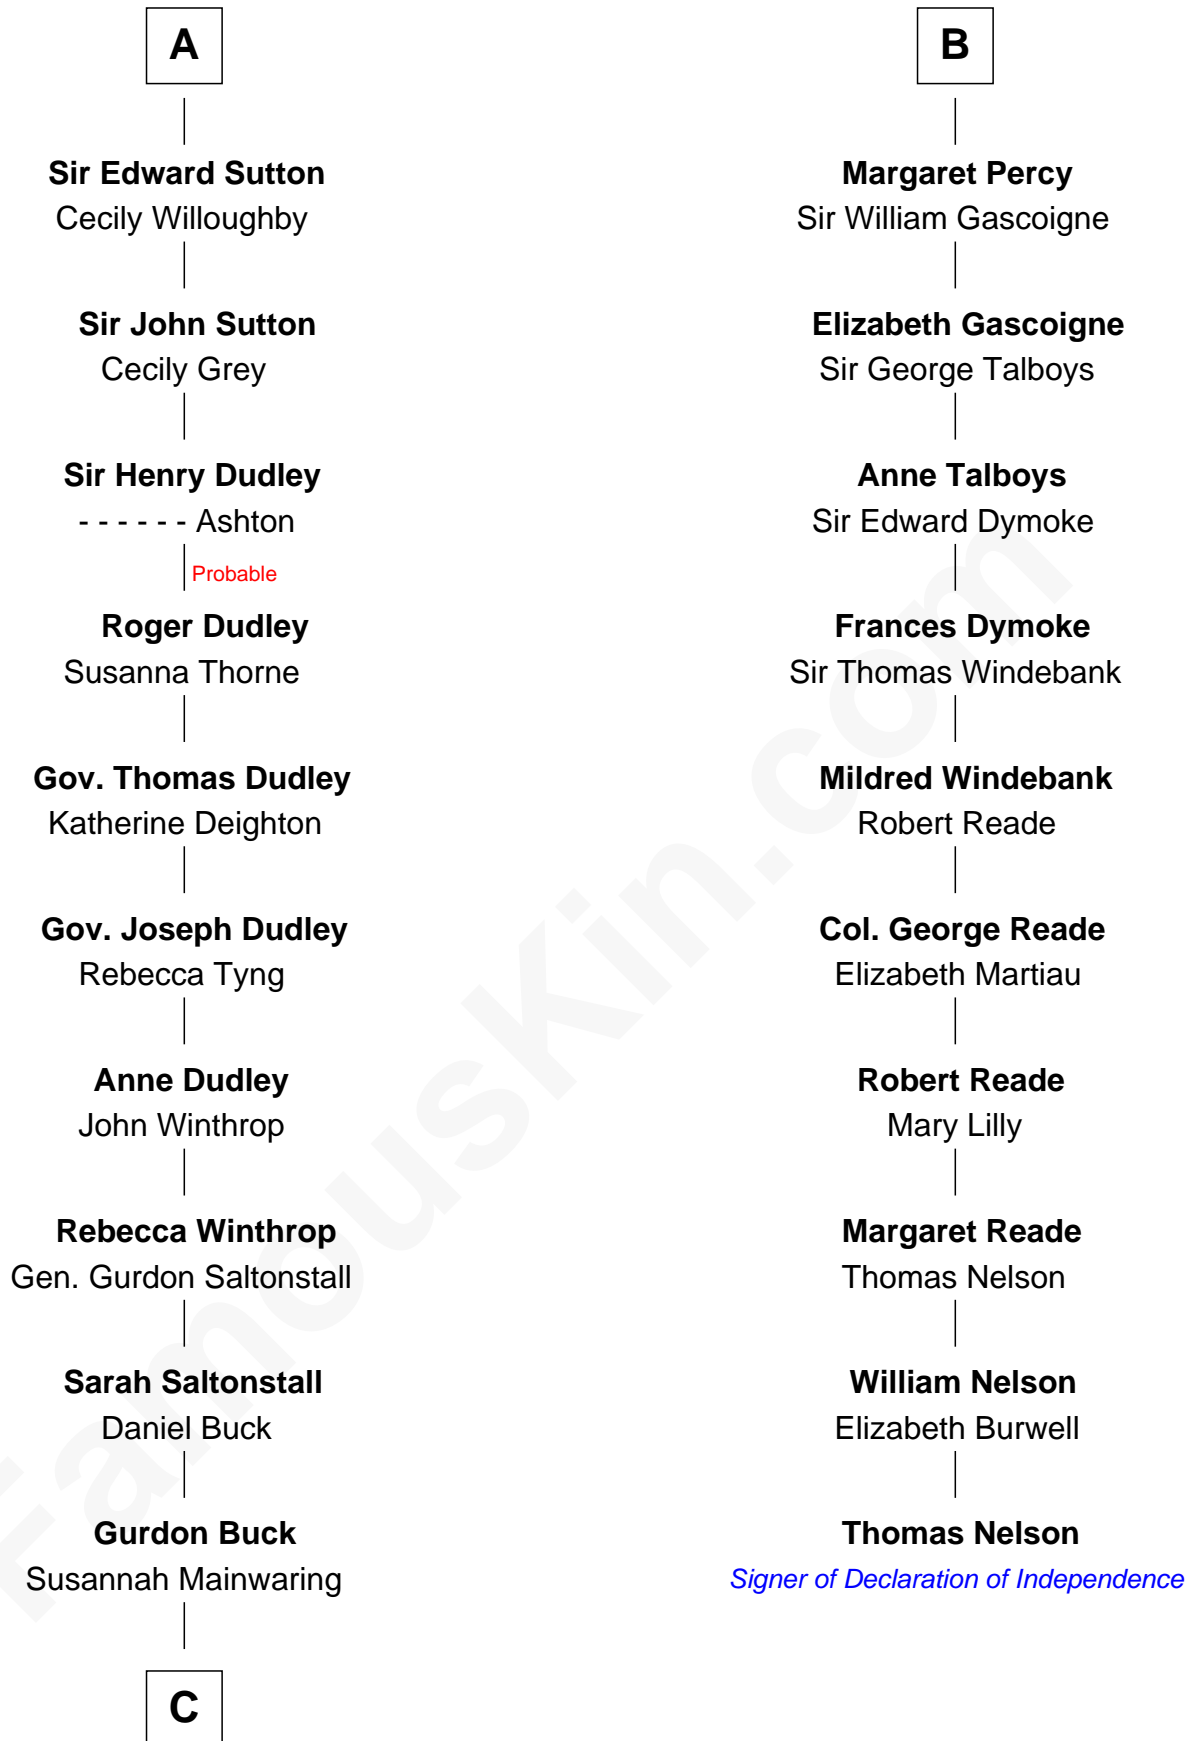

## Relationship Chart of

### Louis Auchincloss

Author

16th cousin 4 times removed of

### Thomas Nelson

Signer of the Declaration of Independence

**Alan la Zouche**

Alice de Belmeis

**C**

**Elizabeth Buck**  
John Auchincloss

**John Winthrop Auchincloss**  
Joanna Hone Russell

**Joseph Howland Auchincloss**  
Priscilla Dixon Stanton

**Louis Auchincloss**  
*Author*

FamousKin.com