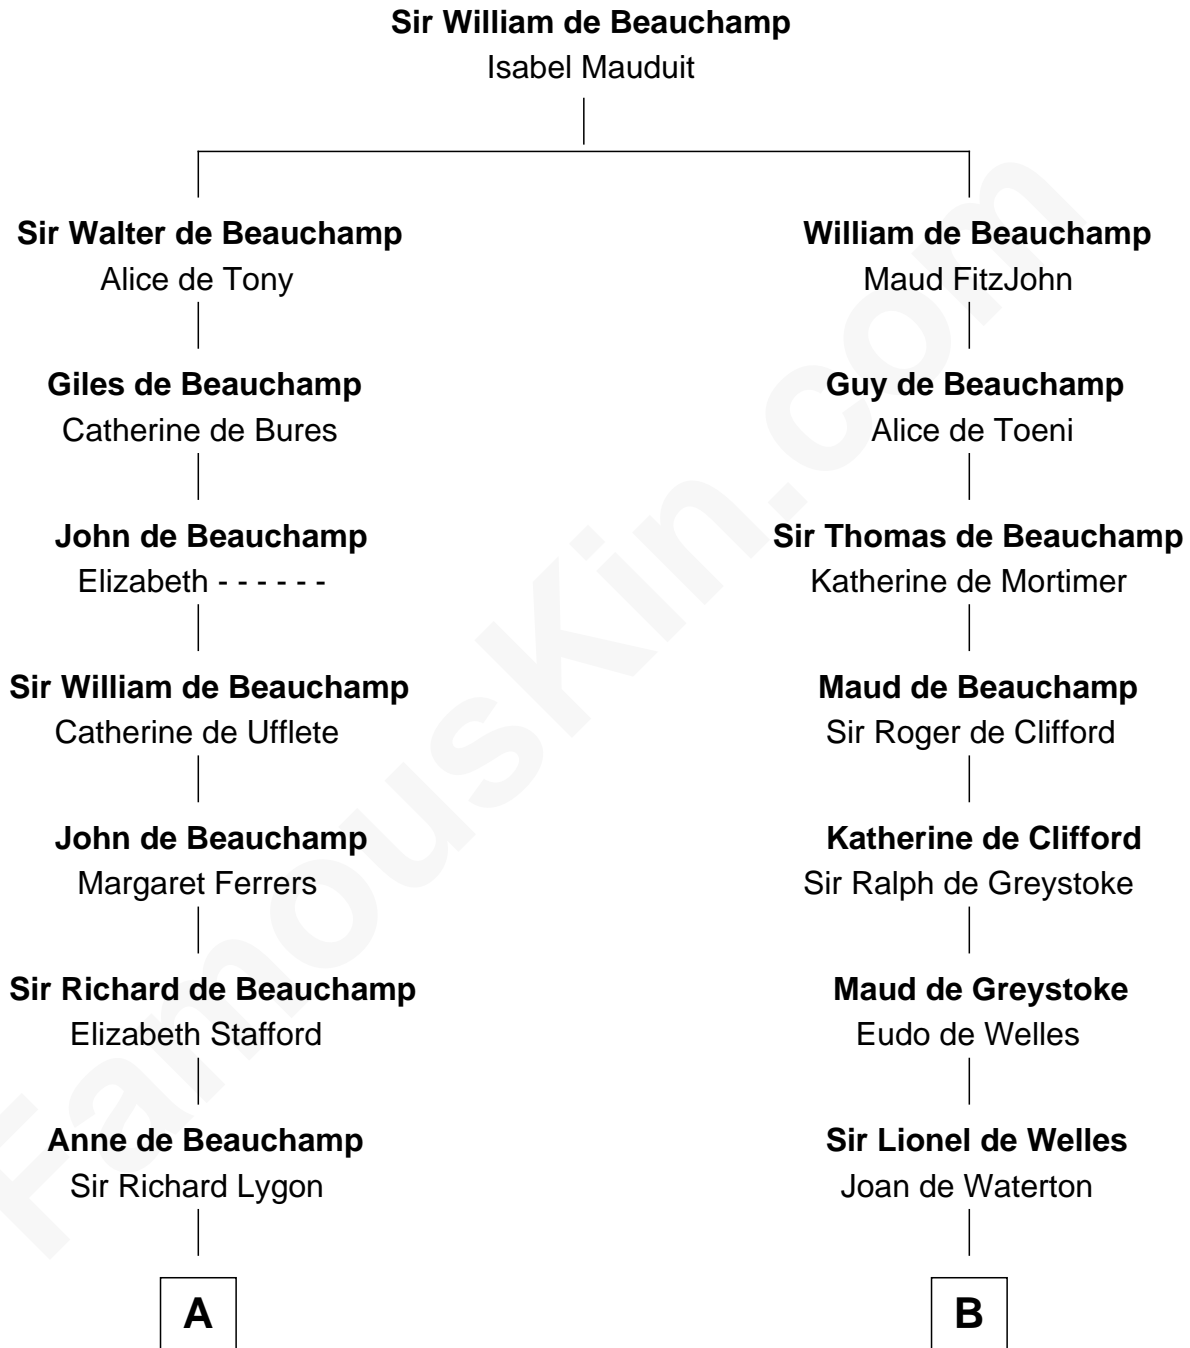

**FamousKin.com**  
**Relationship Chart of**  
**Louis Auchincloss**

*Author*

16th cousin 4 times removed of

**Thomas Nelson**

*Signer of the Declaration of Independence*

**C**

**Elizabeth Buck**  
John Auchincloss

**John Winthrop Auchincloss**  
Joanna Hone Russell

**Joseph Howland Auchincloss**  
Priscilla Dixon Stanton

**Louis Auchincloss**  
*Author*

FamousKin.com