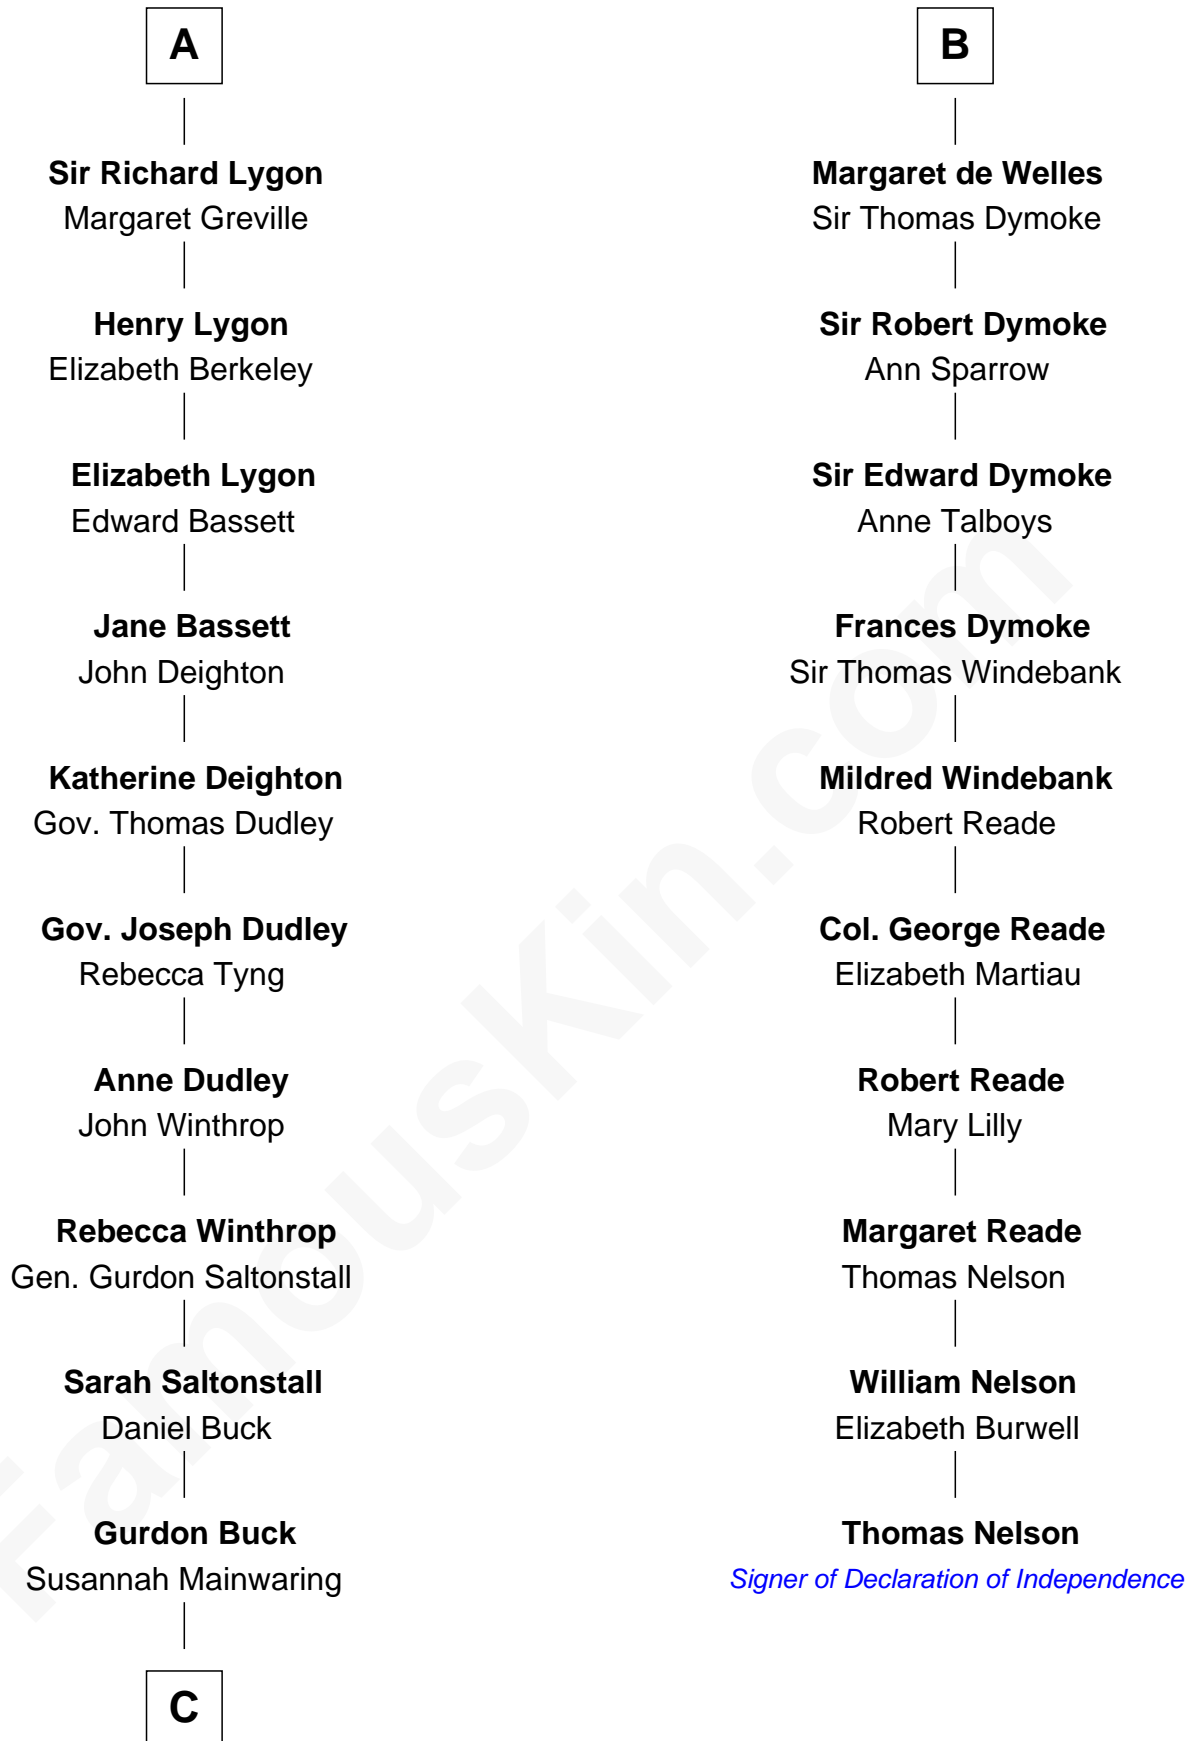

**FamousKin.com**  
**Relationship Chart of**  
**Louis Auchincloss**

*Author*

16th cousin 4 times removed of

**Thomas Nelson**

*Signer of the Declaration of Independence*

**C**

**Elizabeth Buck**  
John Auchincloss

**John Winthrop Auchincloss**  
Joanna Hone Russell

**Joseph Howland Auchincloss**  
Priscilla Dixon Stanton

**Louis Auchincloss**  
*Author*

FamousKin.com