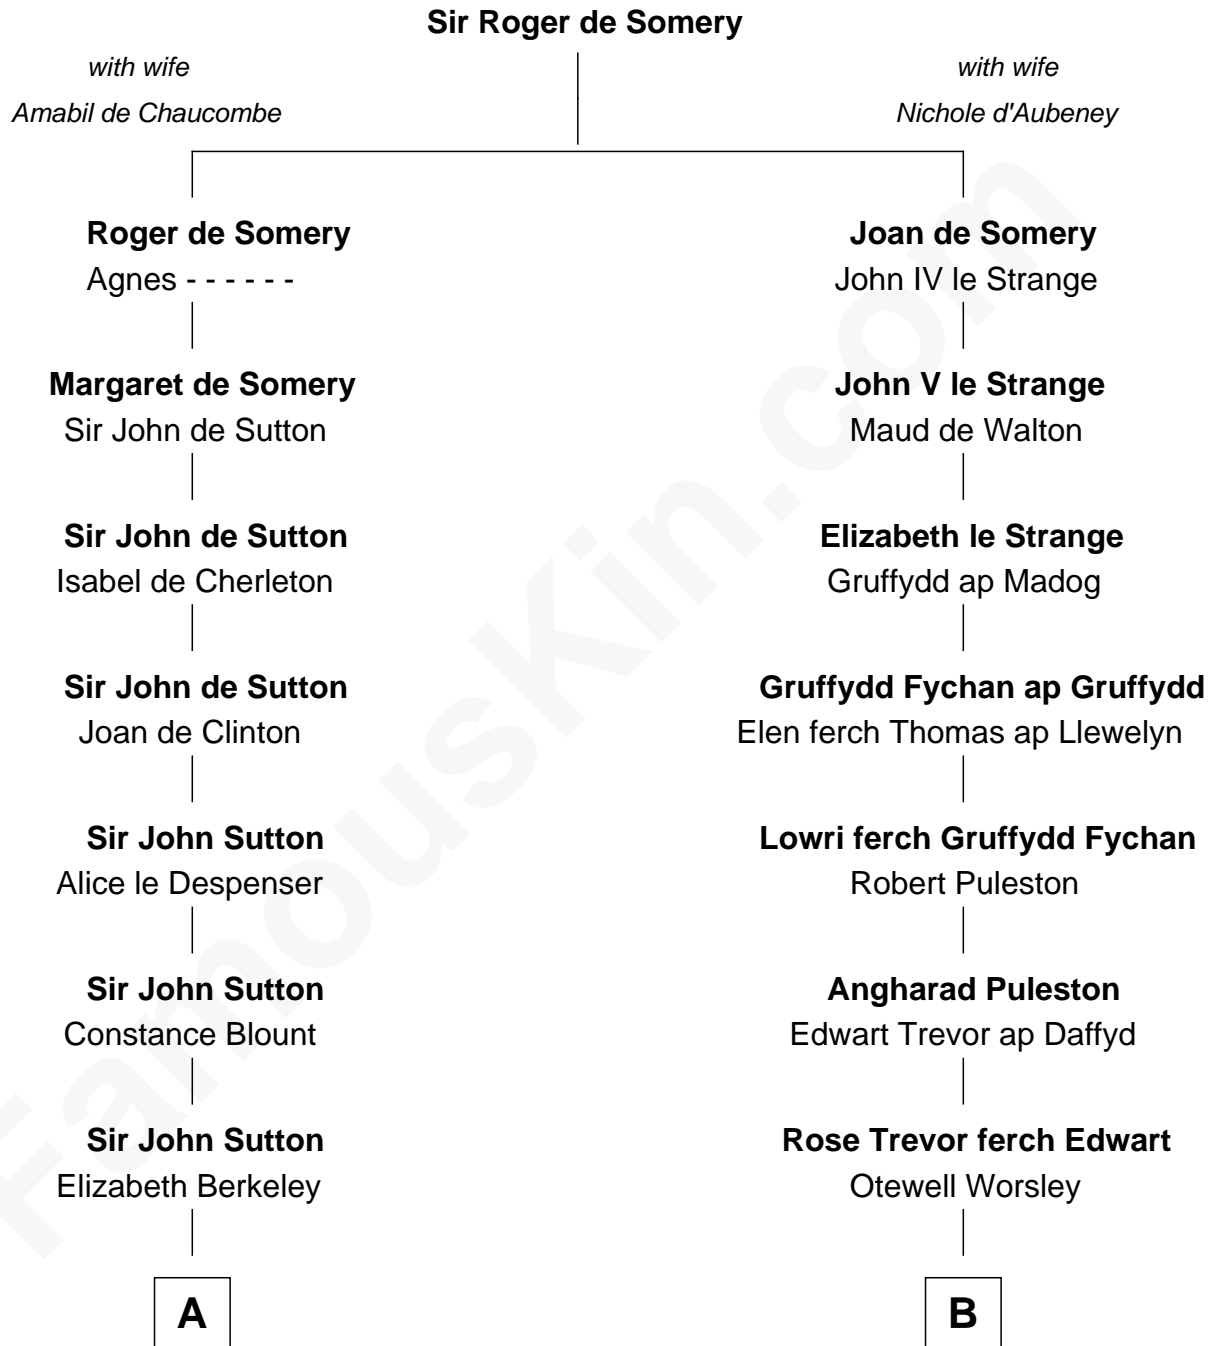

FamousKin.com

Relationship Chart of

Louis Auchincloss

Author

15th cousin 6 times removed of

General William Whipple

Signer of the Declaration of Independence

C

Gurdon Buck

Susannah Mainwaring

Elizabeth Buck

John Auchincloss

John Winthrop Auchincloss

Joanna Hone Russell

Joseph Howland Auchincloss

Priscilla Dixon Stanton