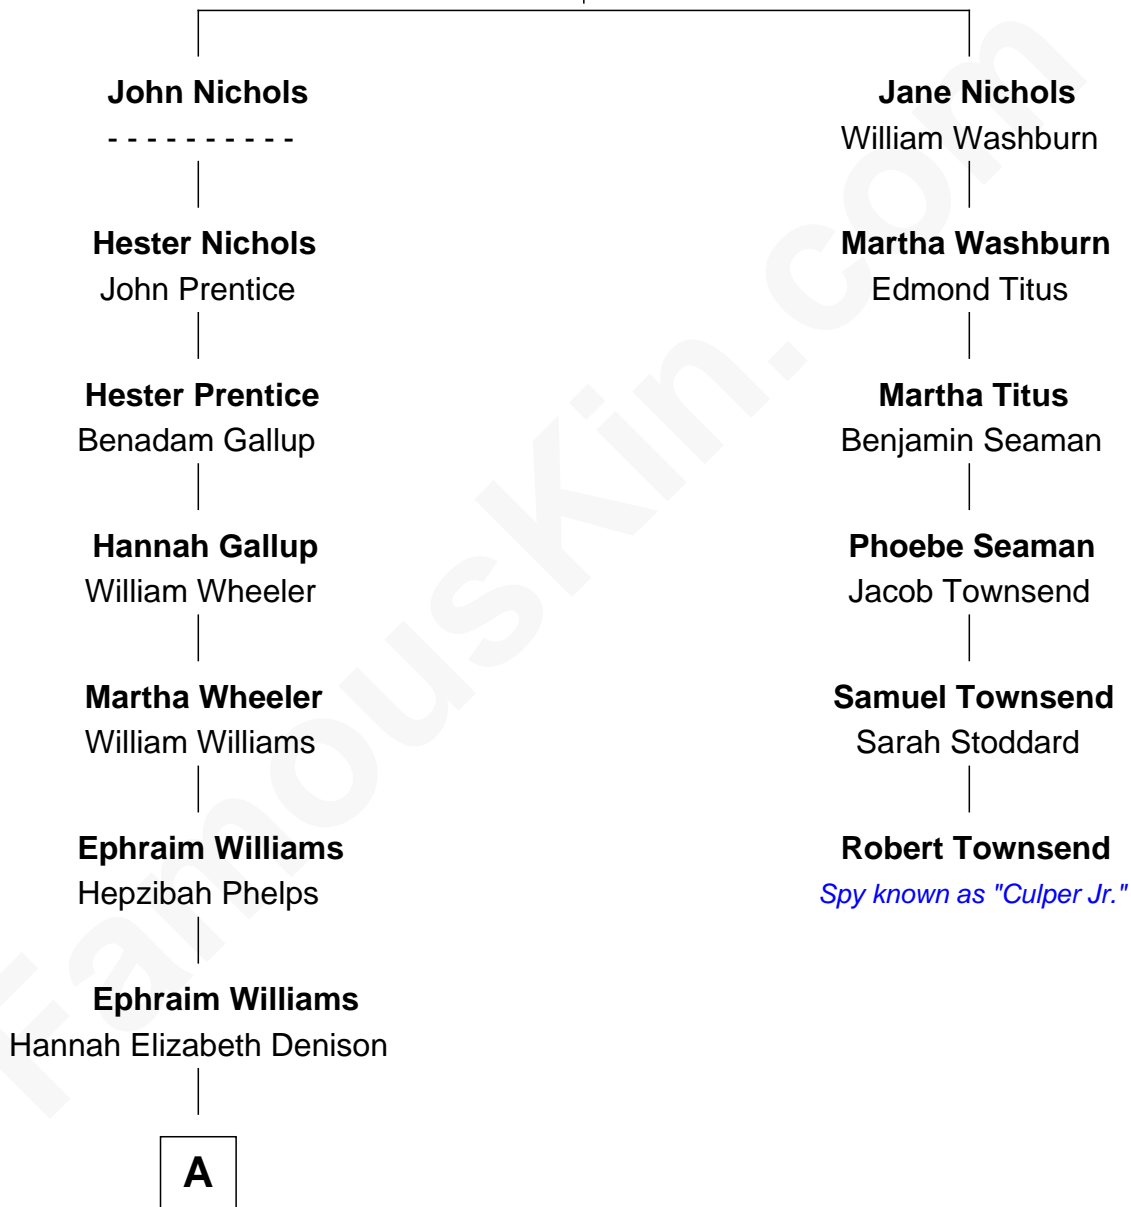

FamousKin.com Relationship Chart of

Louis Auchincloss

Author

5th cousin 5 times removed of

Robert Townsend

Member of the Culper Spy Ring during the American Revolution

Francis Nichols
Frances Wimarke

A

—
Hannah Elizabeth Williams

Courtlandt Palmer Dixon

—
Pauline Williams Dixon

Louis Lee Stanton

—
Priscilla Dixon Stanton

Joseph Howland Auchincloss

—
Louis Auchincloss

Author