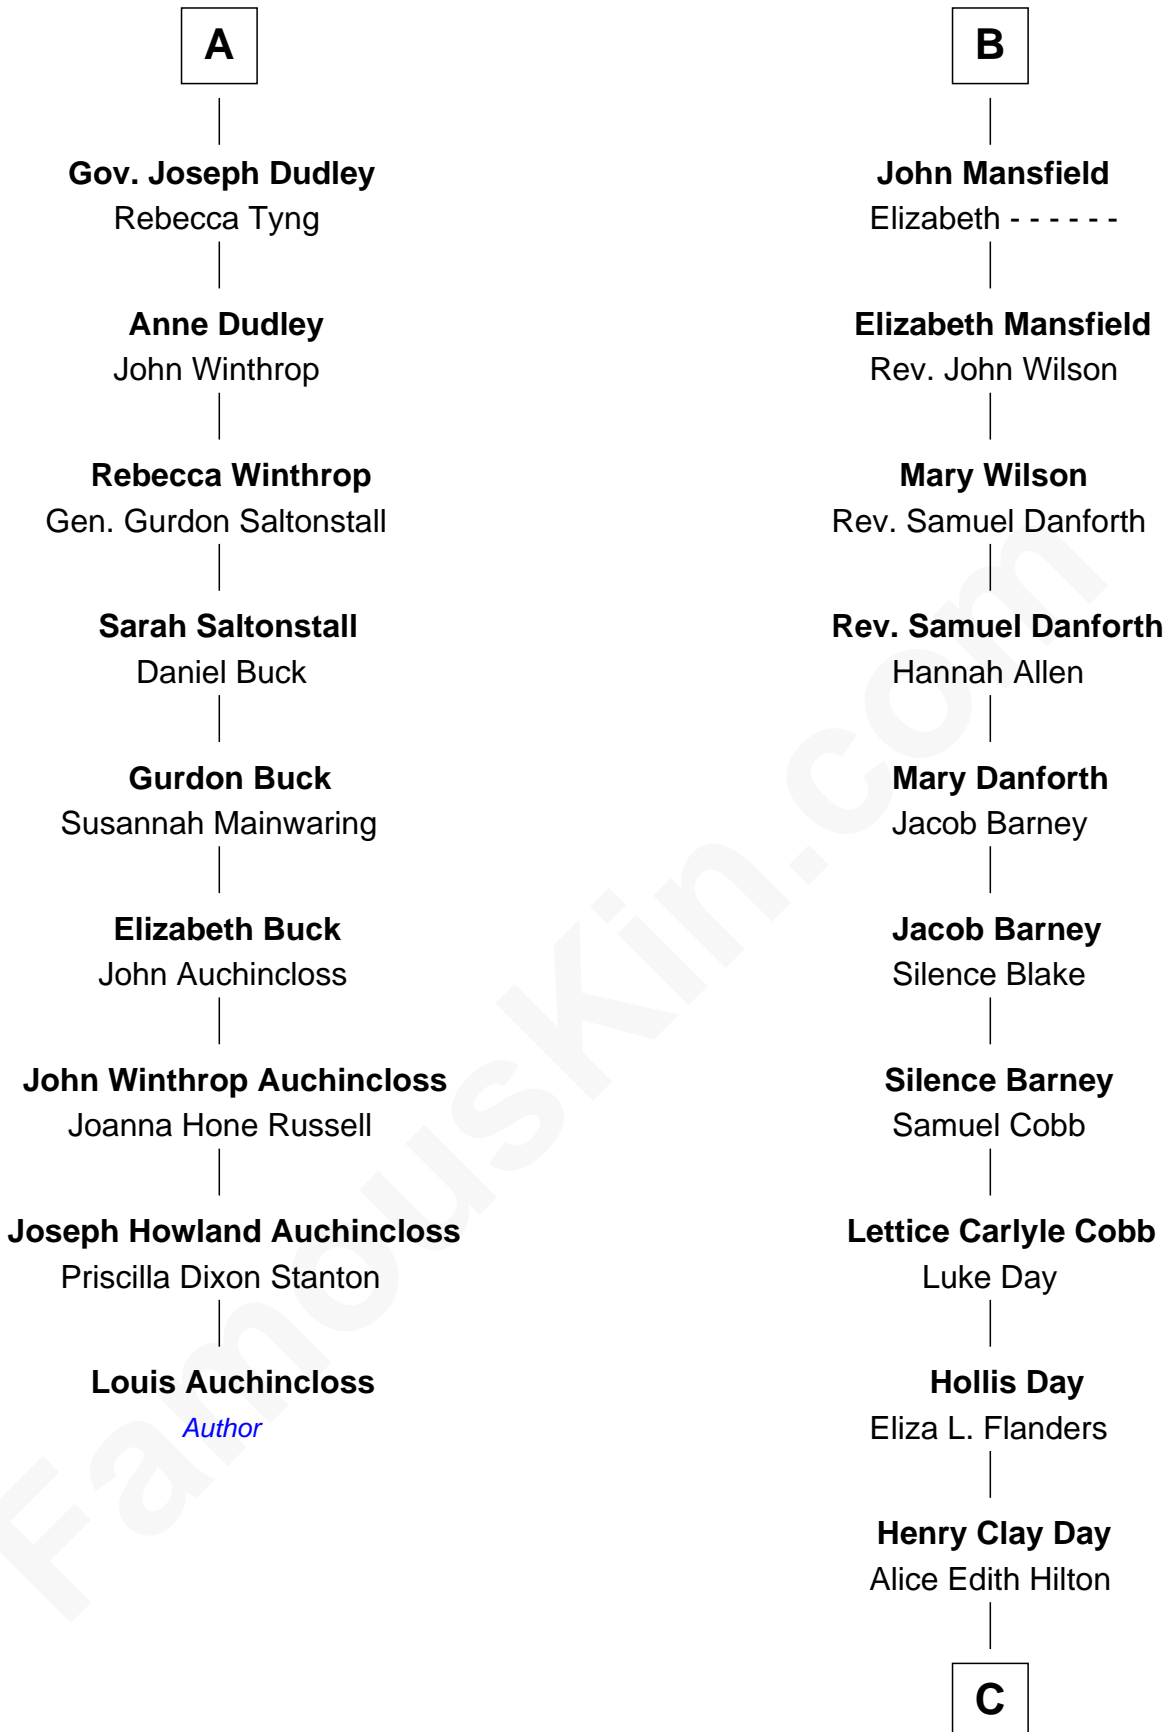

FamousKin.com

Relationship Chart of

Louis Auchincloss

Author

15th cousin 3 times removed of

Sandra Day O'Connor

First Female U.S. Supreme Court Justice

C

Henry R. Day
Ada Mae Wilkey

Sandra Day O'Connor
U.S. Supreme Court Justice

FamousKin.com