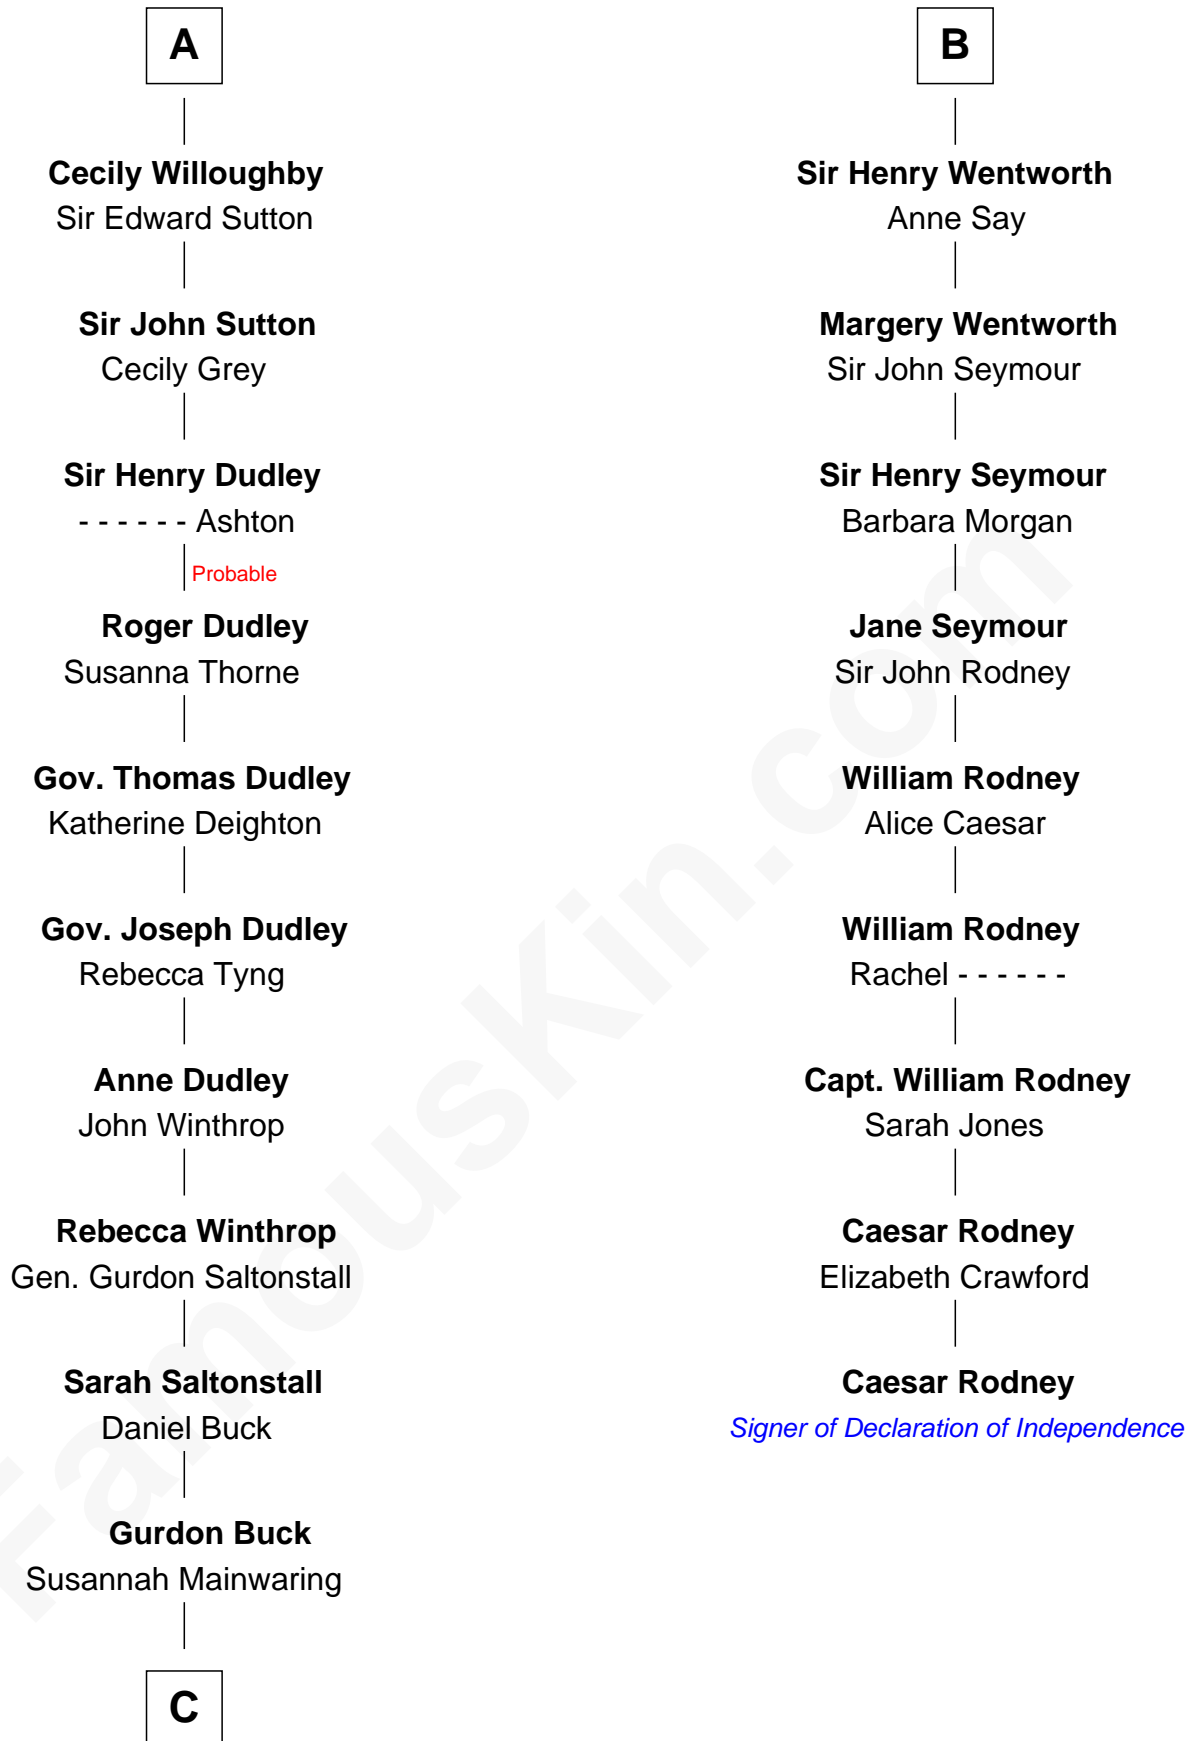

## Relationship Chart of

### Louis Auchincloss

Author

15th cousin 5 times removed of

### Caesar Rodney

Signer of the Declaration of Independence

**Roger FitzJohn**

Isabel - - - - -

**C**

**Elizabeth Buck**  
John Auchincloss

**John Winthrop Auchincloss**  
Joanna Hone Russell

**Joseph Howland Auchincloss**  
Priscilla Dixon Stanton

**Louis Auchincloss**  
*Author*

FamousKin.com