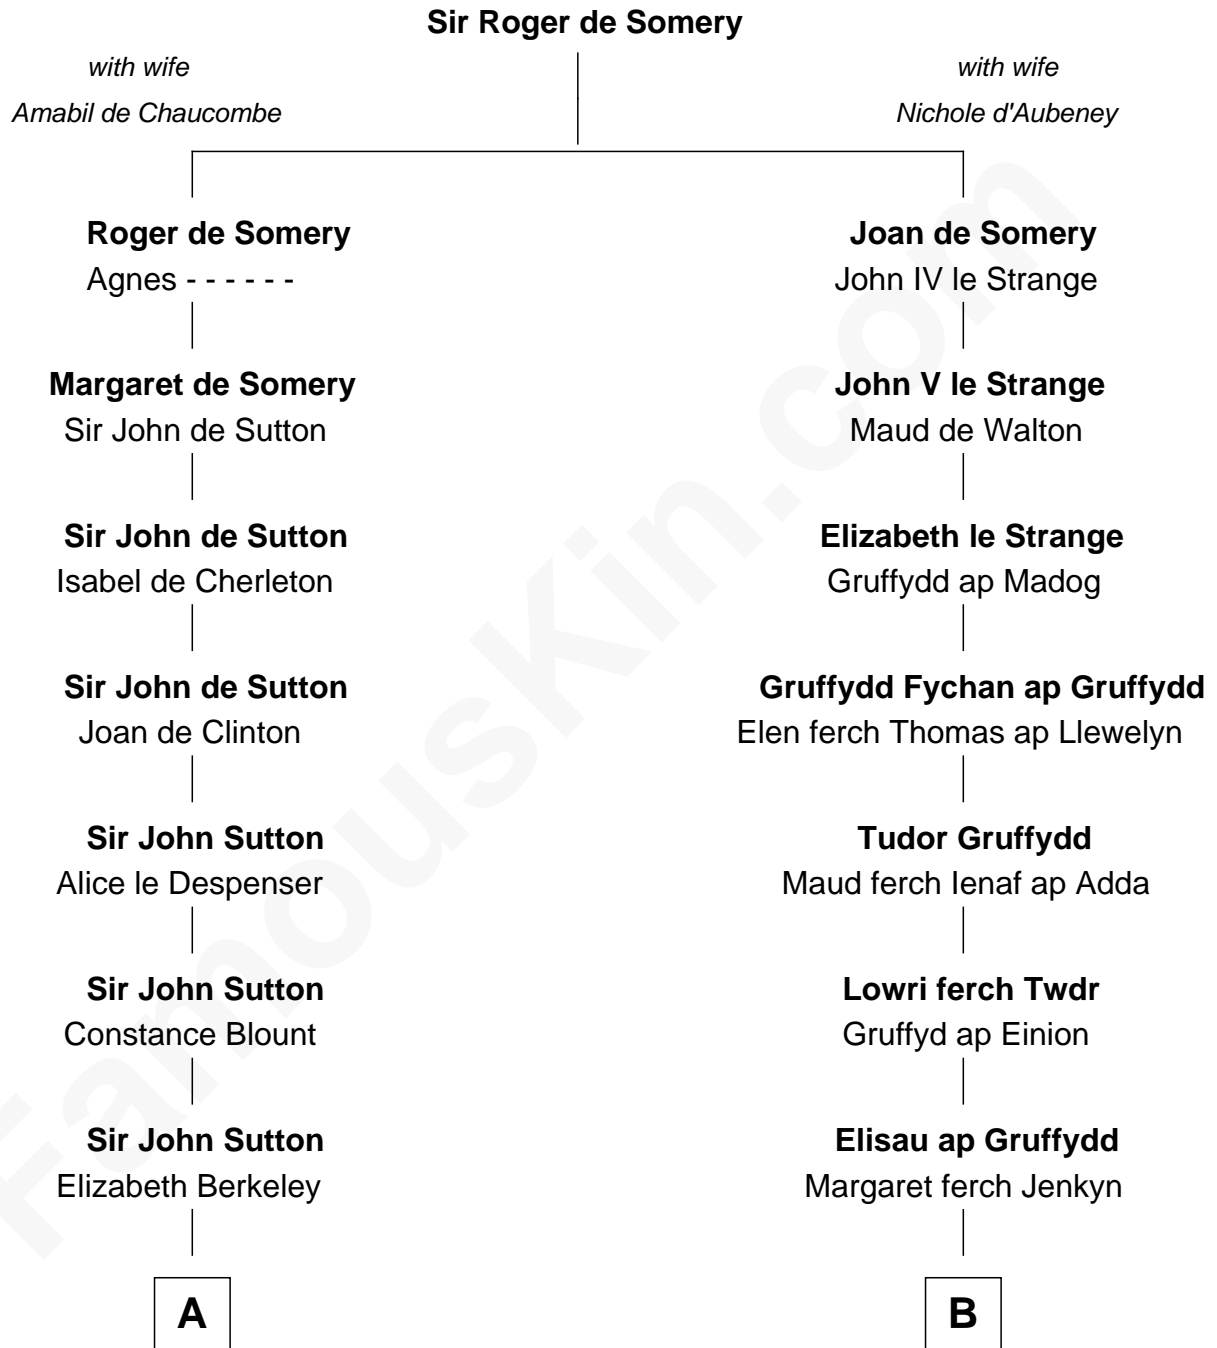

FamousKin.com
Relationship Chart of
Louis Auchincloss
Author

12th cousin 9 times removed of

Elihu Yale

Benefactor and Namesake of Yale College

C

—
Gurdon Buck

Susannah Mainwaring

—
Elizabeth Buck

John Auchincloss

—
John Winthrop Auchincloss

Joanna Hone Russell

—
Joseph Howland Auchincloss

Priscilla Dixon Stanton

—
Louis Auchincloss

Author

FamousKin.com