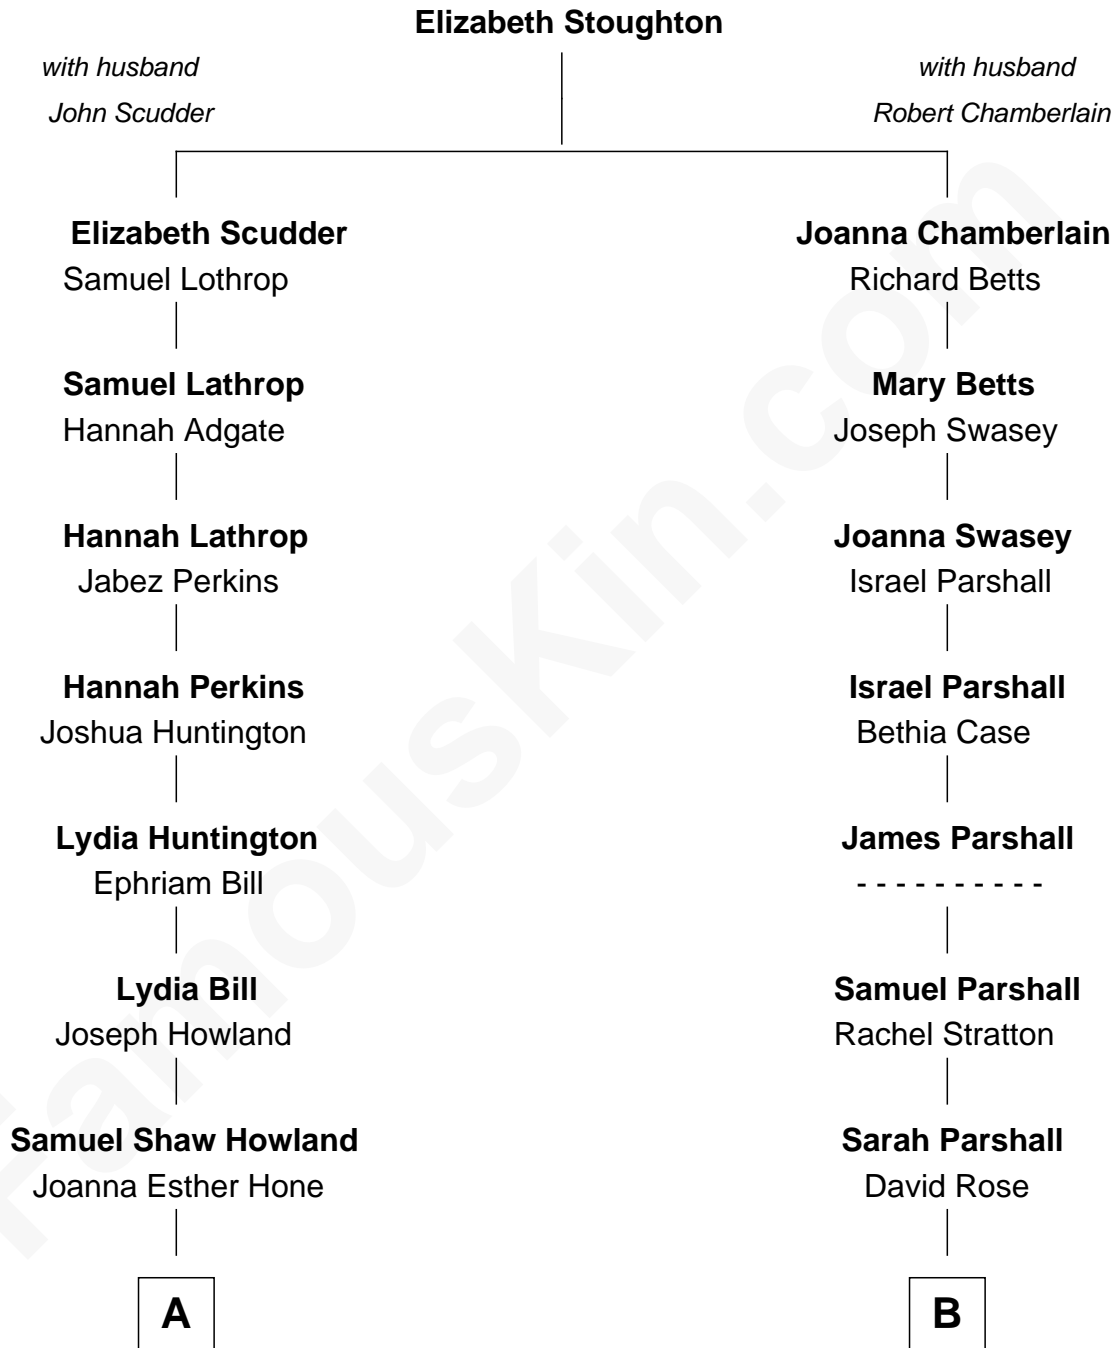

FamousKin.com

Relationship Chart of

Louis Auchincloss

Author

10th cousin 3 times removed of

Rand Paul

U.S. Senator from Kentucky

A

Caroline Howland
Charles Handy Russell

Joanna Hone Russell
John Winthrop Auchincloss

Joseph Howland Auchincloss
Priscilla Dixon Stanton

Louis Auchincloss
Author

B

Robert Rose
Almira Edsall

Sarah M. Rose
John McCreary Howard

Jeannette A. Howard
Joseph W. Duncan

Millicent Mary Duncan
Herman Claude Creed

Carol Ione Creed
William Wilson Wells

Carol Jean Wells
Ronald Ernest Paul

Rand Paul
U.S. Senator from Kentucky

FamousKin.com