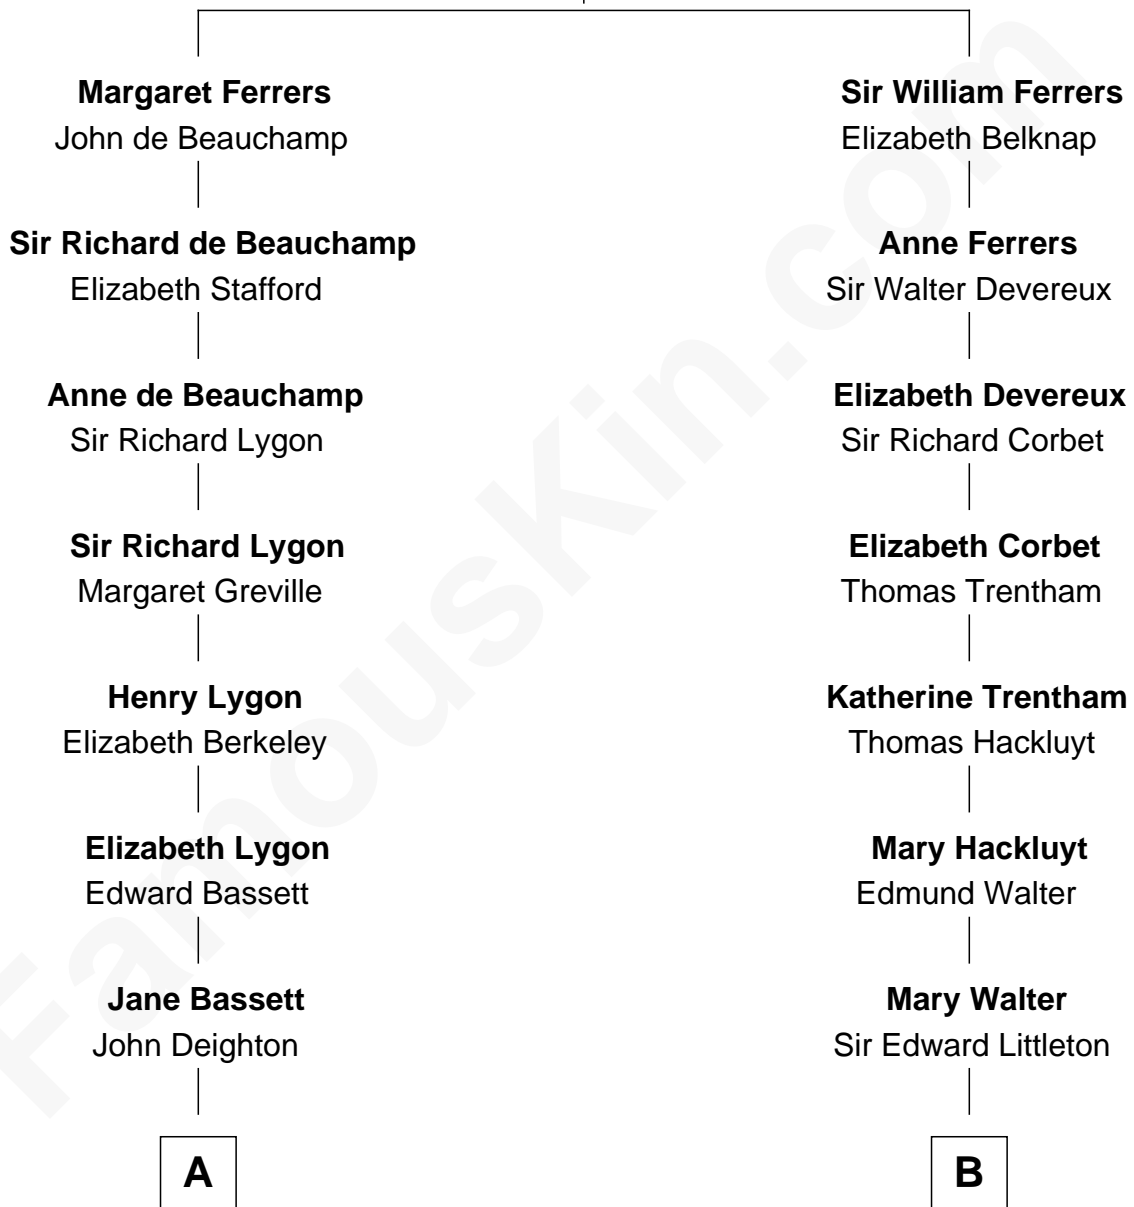

FamousKin.com Relationship Chart of

Louis Auchincloss

Author

16th cousin 2 times removed of

Christopher Reeve

Movie Actor

Sir Edmund Ferrers

Ellen Roche